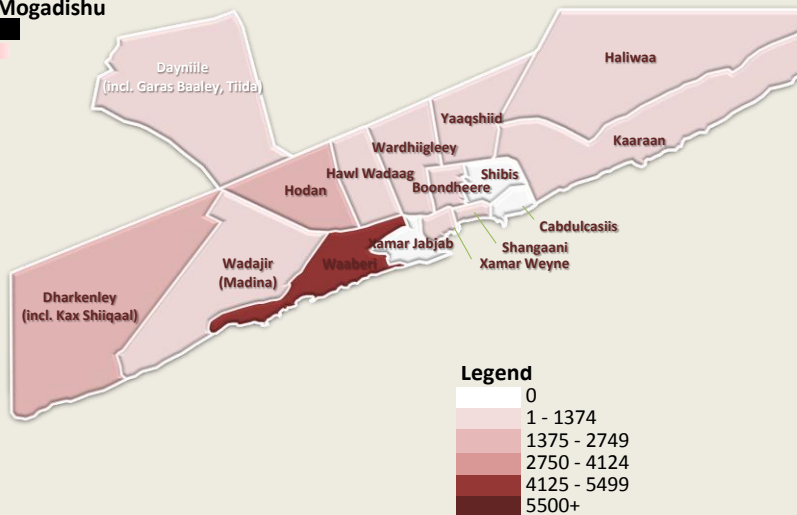

PMT Mogadishu Monthly Dashboard

Total Displacements from Mogadishu

13,300

Leaving Mogadishu

4,400

To Areas Within Mogadishu

9,000

Total Displacements Nationwide

66,000

February, 2012

Displacements within Mogadishu

District	Displacement
Waaberi	5,500
Dharkenley	2,600
Hodan	2,500
Wadajir	880
Banadir	640
Dayniile	490
Shangaani	190
Haliwaa	150
Hawl Wadaag	130
Yaaqshiid	110
Boondheere	86
Xamar Weyne	41

Areas Receiving IDPs within Mogadishu

District	People
Hodan	11,000
Wadajir	9,200
Dharkenley	4,000
Yaaqshiid	3,500
Dayniile	2,700
Wardhiigley	1,600
Hawl Wadaag	1,000
Cabdulcasii	880
Kaaraan	820
Shibis	490
Boondheere	390
Banadir	290