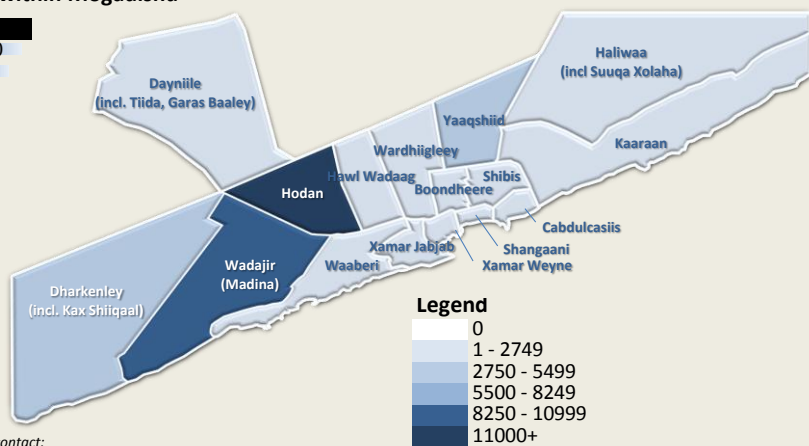

PMT Mogadishu Monthly Dashboard

Total Displacements from Mogadishu

13,300

Leaving Mogadishu

4,400

To Areas Within Mogadishu

9,000

Total Displacements Nationwide

66,000

February, 2012

Displacements within Mogadishu

District	Displacement
Waaberi	5,500
Dharkenley	2,600
Hodan	2,500
Wadajir	880
Banadir	640
Dayniile	490
Shangaani	190
Haliwaa	150
Hawl Wadaag	130
Yaaqshiid	110
Boondheere	86
Xamar Weyne	41

Areas Receiving IDPs within Mogadishu

District	People
Hodan	11,000
Wadajir	9,200
Dharkenley	4,000
Yaaqshiid	3,500
Dayniile	2,700
Wardhiigley	1,600
Hawl Wadaag	1,000
Cabdulcasii	880
Kaaraan	820
Shibis	490
Boondheere	390
Banadir	290