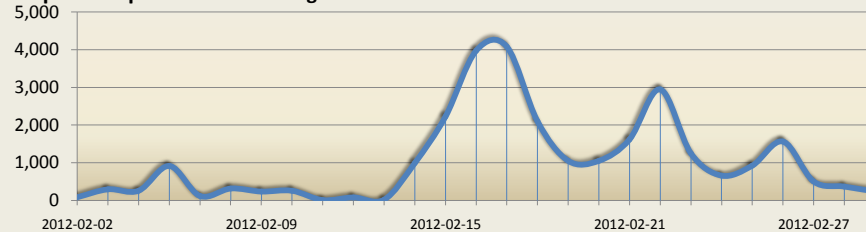

Graph of displacements to Mogadishu

For more information, contact:
Andreas Needham - Public Information Officer - needham@unhcr.org
Huda Ghalelalani - Associate Protection Officer, - @unhcr.org

Data on displacement is obtained from the IASC Somalia Population Movement Tracking system

PMT/PMN is funded by:

European Commission Humanitarian Aid

The People of Japan