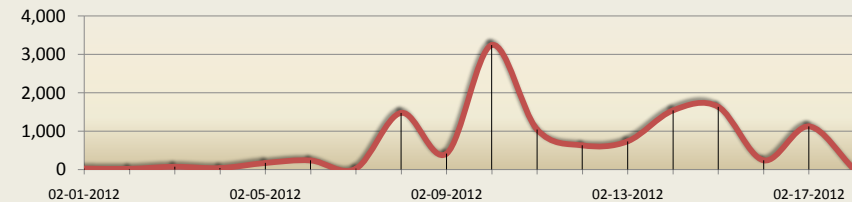

Graph of displacements from Mogadishu