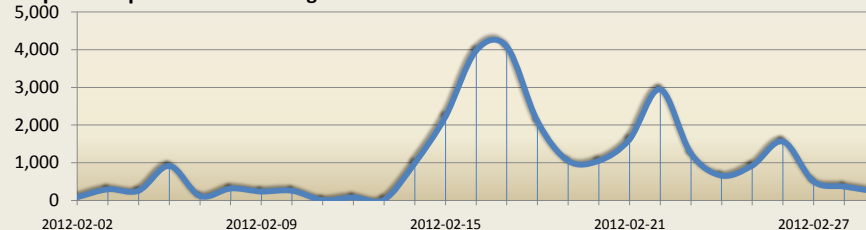

Graph of displacements to Mogadishu