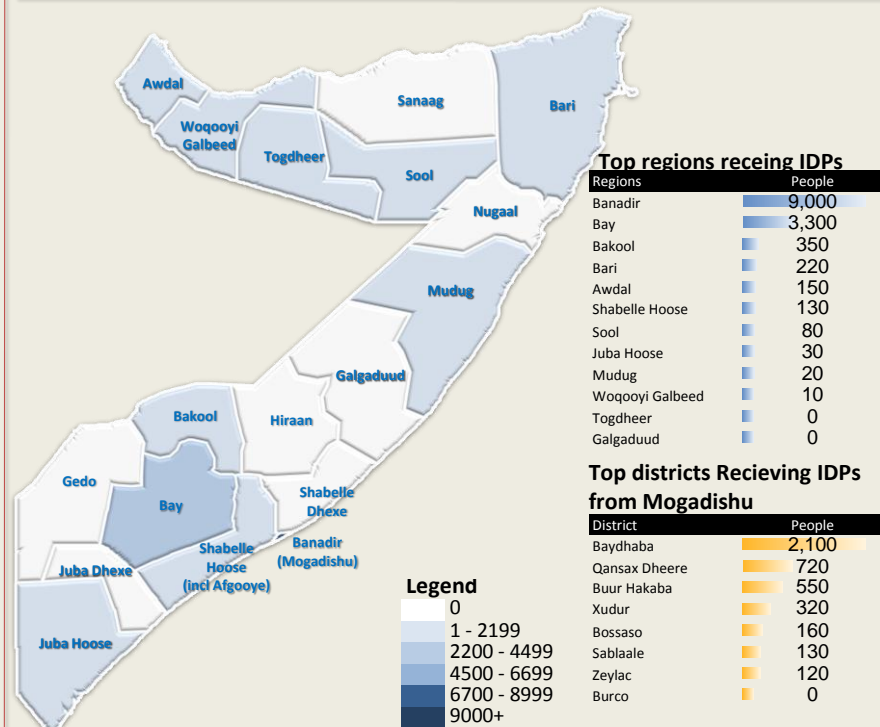

Graph of displacements to Mogadishu

For more information, contact:
Andreas Needham - Public Information Officer - needham@unhcr.org
Huda Ghalelalani - Associate Protection Officer, - @unhcr.org

Data on displacement is obtained from the IASC Somalia Population Movement Tracking system

PMT/PMN is funded by:

European Commission Humanitarian Aid

The People of Japan