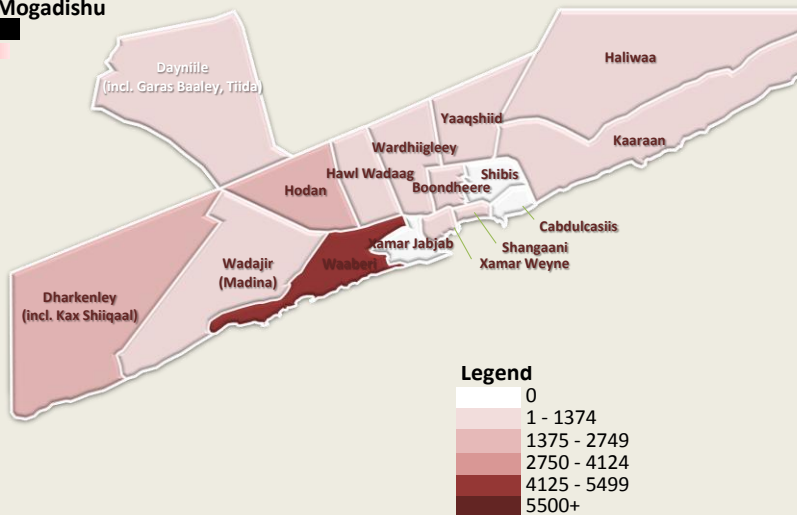

# PMT Mogadishu Monthly Dashboard

Total Displacements from Mogadishu

**13,300**

Leaving Mogadishu

**4,400**

To Areas Within Mogadishu

**9,000**

Total Displacements Nationwide

## Displacements within Mogadishu

District	Displacement
Waaberi	5,500
Dharkenley	2,600
Hodan	2,500
Wadajir	880
Banadir	640
Dayniile	490
Shangaani	190
Haliwaa	150
Hawl Wadaag	130
Yaaqshiid	110
Boondheere	86
Xamar Weyne	41

## Graph of displacements to Mogadishu

## Areas Receiving IDPs within Mogadishu

District	People
Hodan	11,000
Wadajir	9,200
Dharkenley	4,000
Yaaqshiid	3,500
Dayniile	2,700
Wardhiigley	1,600
Hawl Wadaag	1,000
Cabdulcasii	880
Kaaraan	820
Shibis	490
Boondheere	390
Banadir	290