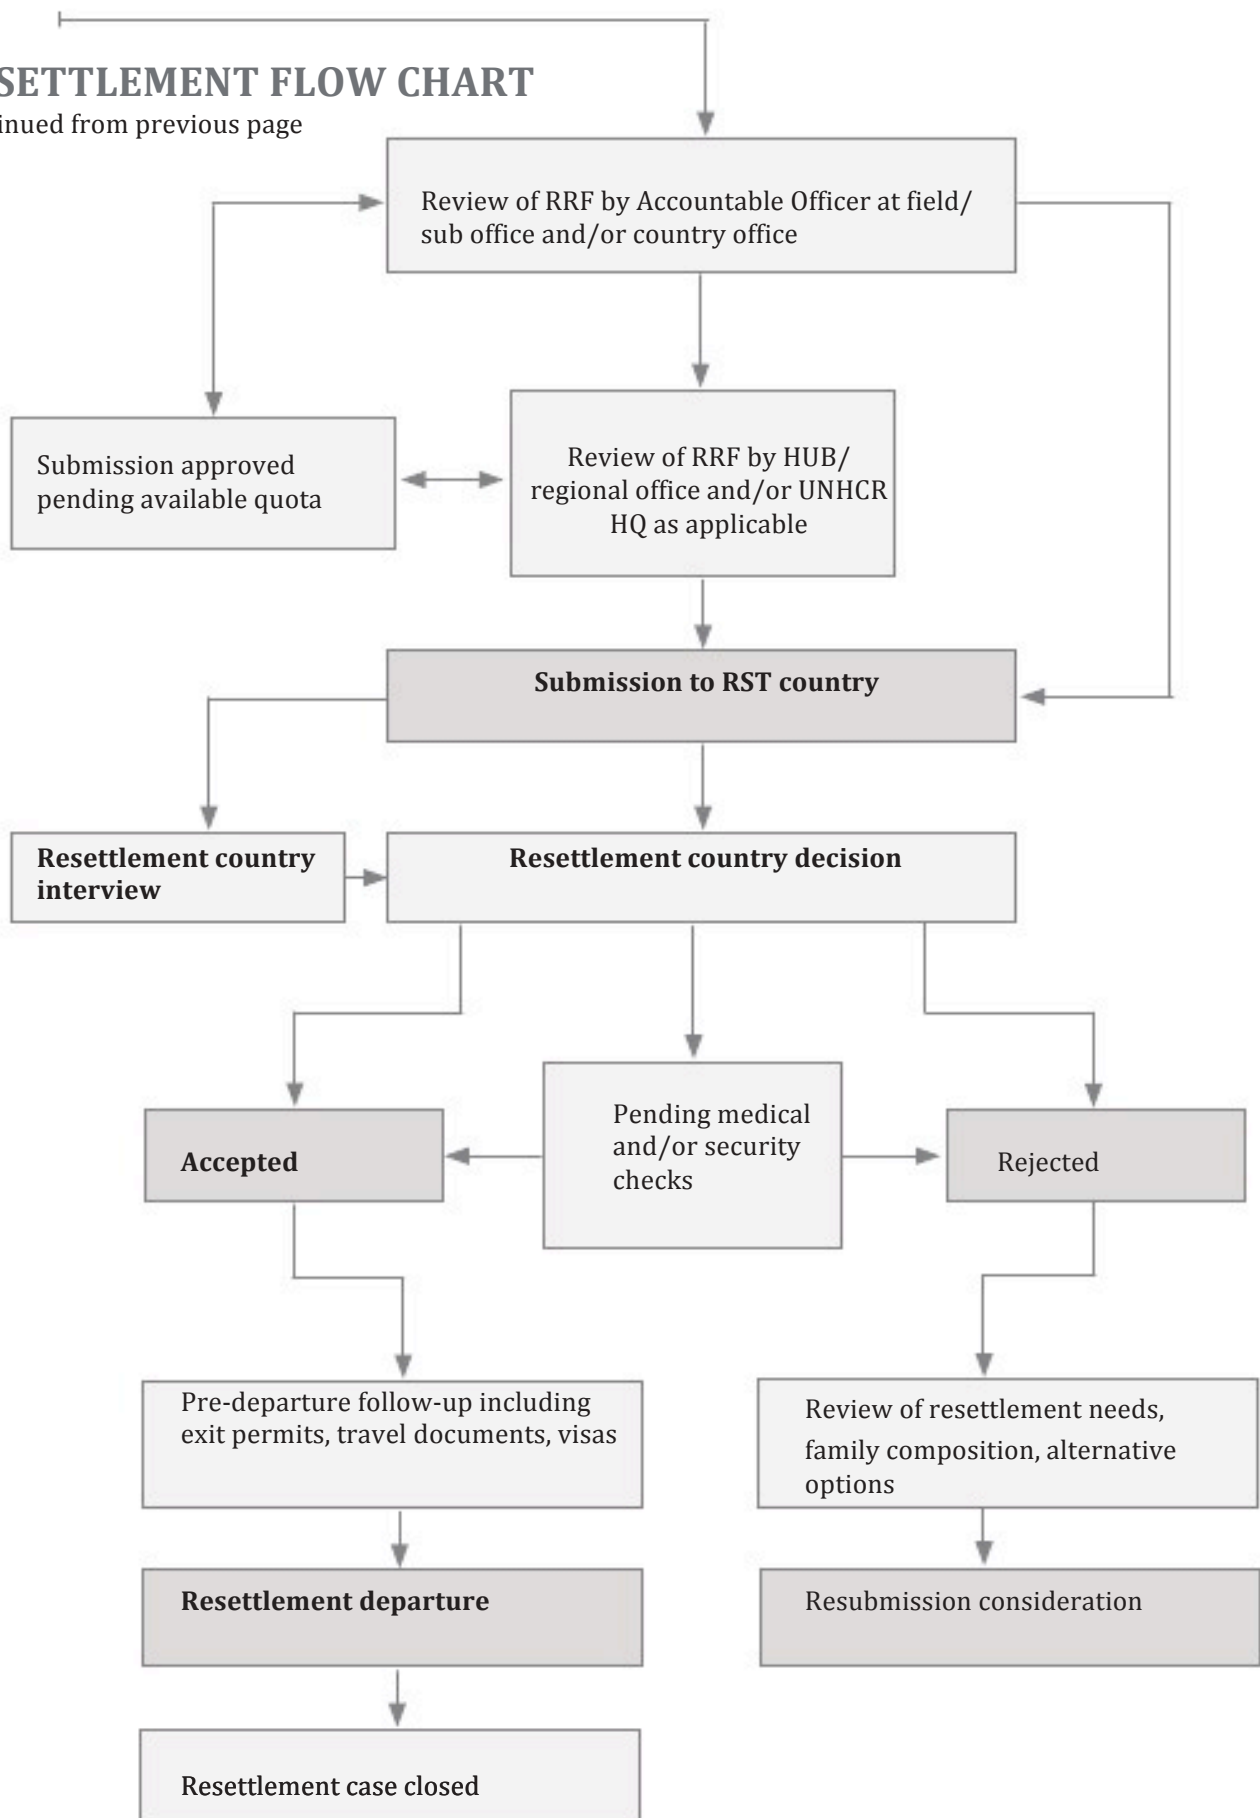

RESETTLEMENT FLOW CHART

The preparation of each resettlement submission must pass through a set of common processing stages. This flowchart outlines these processing stages as set out in the Baseline Standard Operating Procedures on Resettlement. Please also see **Chapter 7 of the UNHCR Resettlement Handbook**.

Continues on following page

RESETTLEMENT FLOW CHART

Continued from previous page

It is important to counsel refugees and notify them of developments in their case, i.e. submissions and decisions, throughout the process.