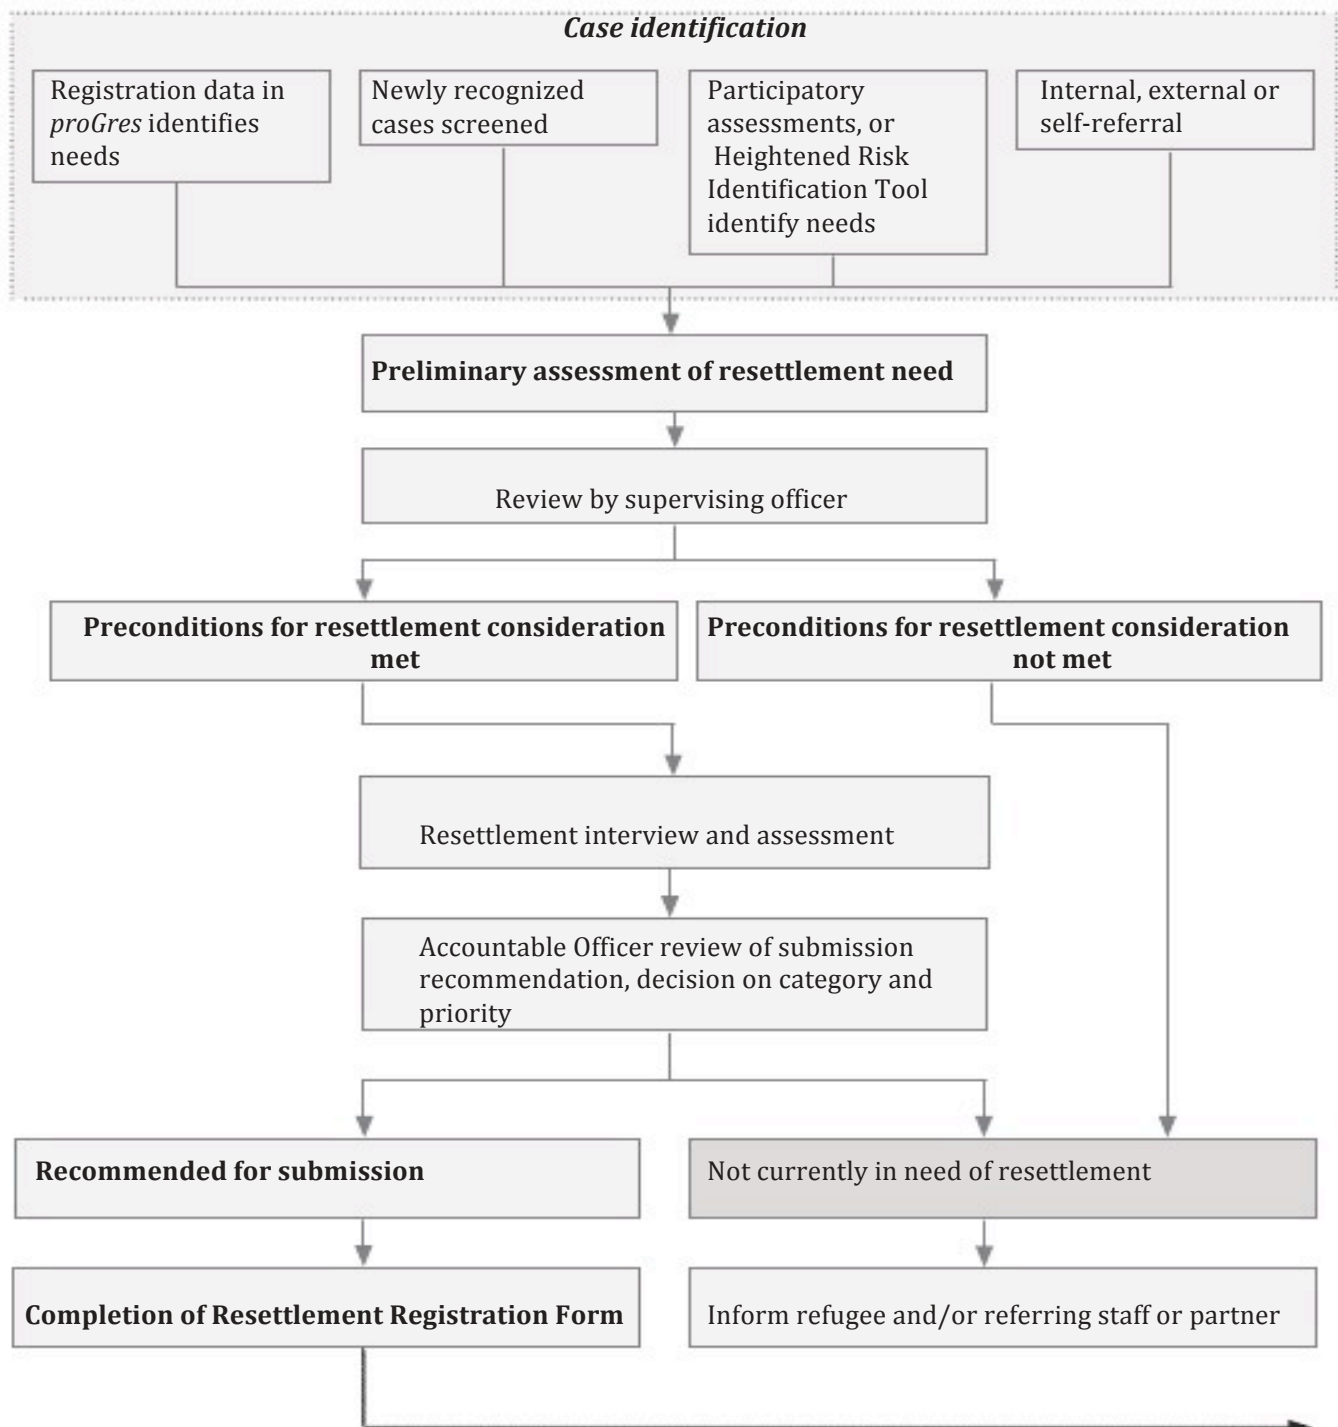

RESETTLEMENT FLOW CHART

The preparation of each resettlement submission must pass through a set of common processing stages. This flowchart outlines these processing stages as set out in the Baseline Standard Operating Procedures on Resettlement. Please also see **Chapter 7 of the UNHCR Resettlement Handbook**.

Continues on following page

RESETTLEMENT FLOW CHART

Continued from previous page

It is important to counsel refugees and notify them of developments in their case, i.e. submissions and decisions, throughout the process.