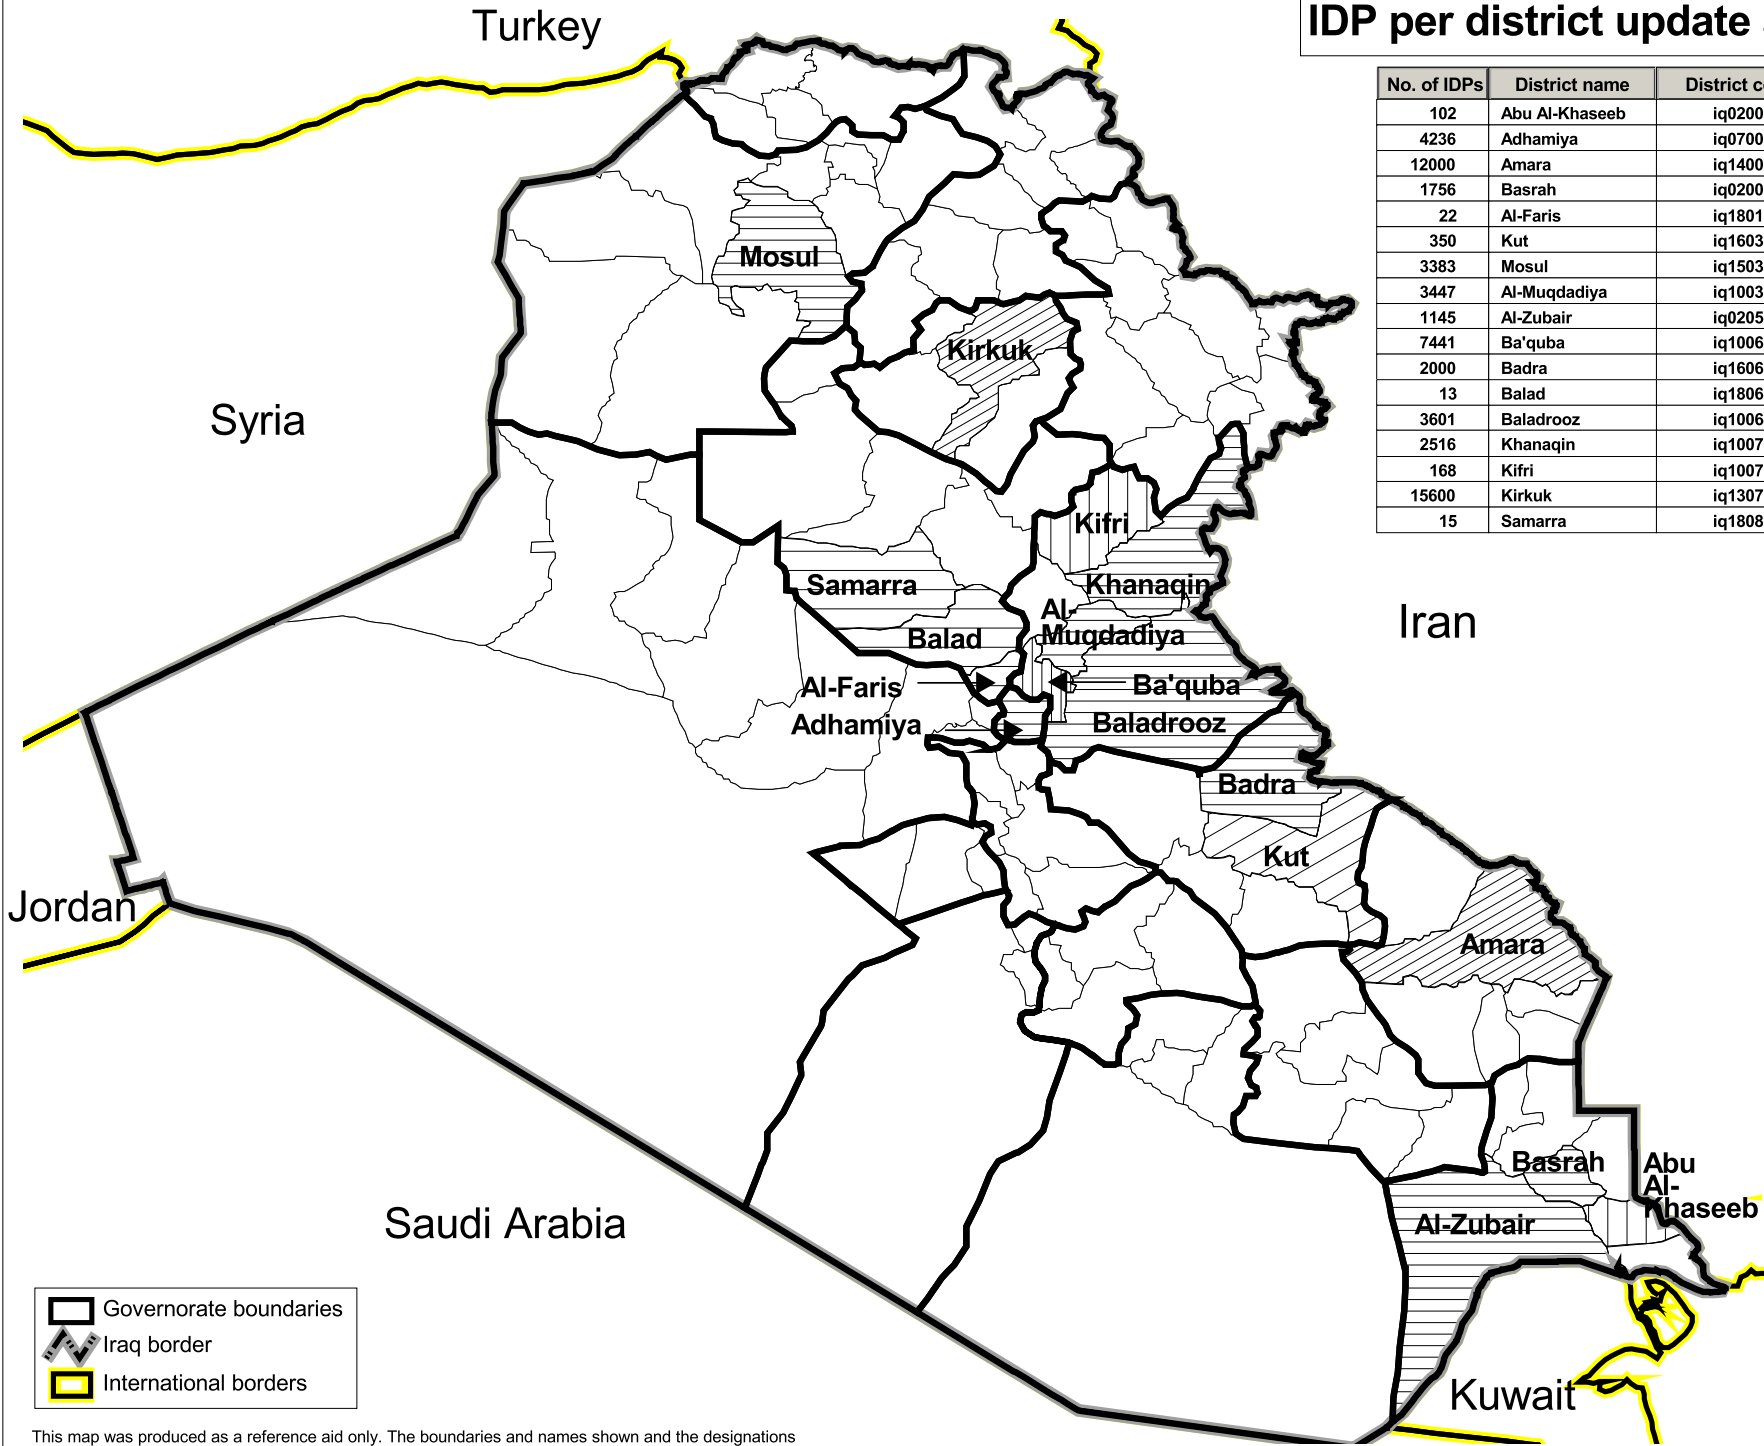

IDP per district update as of 16 June 2003

No. of IDPs	District name	District code	Governorate	Governorate Code
102	Abu Al-Khaseeb	iq02001	Basrah	iq02
4236	Adhamiya	iq07006	Baghdad	iq07
12000	Amara	iq14007	Missan	iq14
1756	Basrah	iq02009	Basrah	iq02
22	Al-Faris	iq18015	Salah al-Din	iq18
350	Kut	iq16030	Wassit	iq16
3383	Mosul	iq15038	Ninewa	iq15
3447	Al-Muqdadiya	iq10039	Diyala	iq10
1145	Al-Zubair	iq02056	Basrah	iq02
7441	Ba'quba	iq10060	Diyala	iq10
2000	Badra	iq16061	Wassit	iq16
13	Balad	iq18063	Salah al-Din	iq18
3601	Baladrooz	iq10064	Diyala	iq10
2516	Khanaqin	iq10077	Diyala	iq10
168	Kifri	iq10078	Diyala	iq10
15600	Kirkuk	iq13079	Tameem	iq13
15	Samarra	iq18088	Salah al-Din	iq18

Number of IDP's in standardised intervals

Governorate boundaries
 Iraq border
 International borders

This map was produced as a reference aid only. The boundaries and names shown and the designations used on this map do not imply official endorsement or acceptance by the United Nations

HIC Map reference 099

in cooperation with