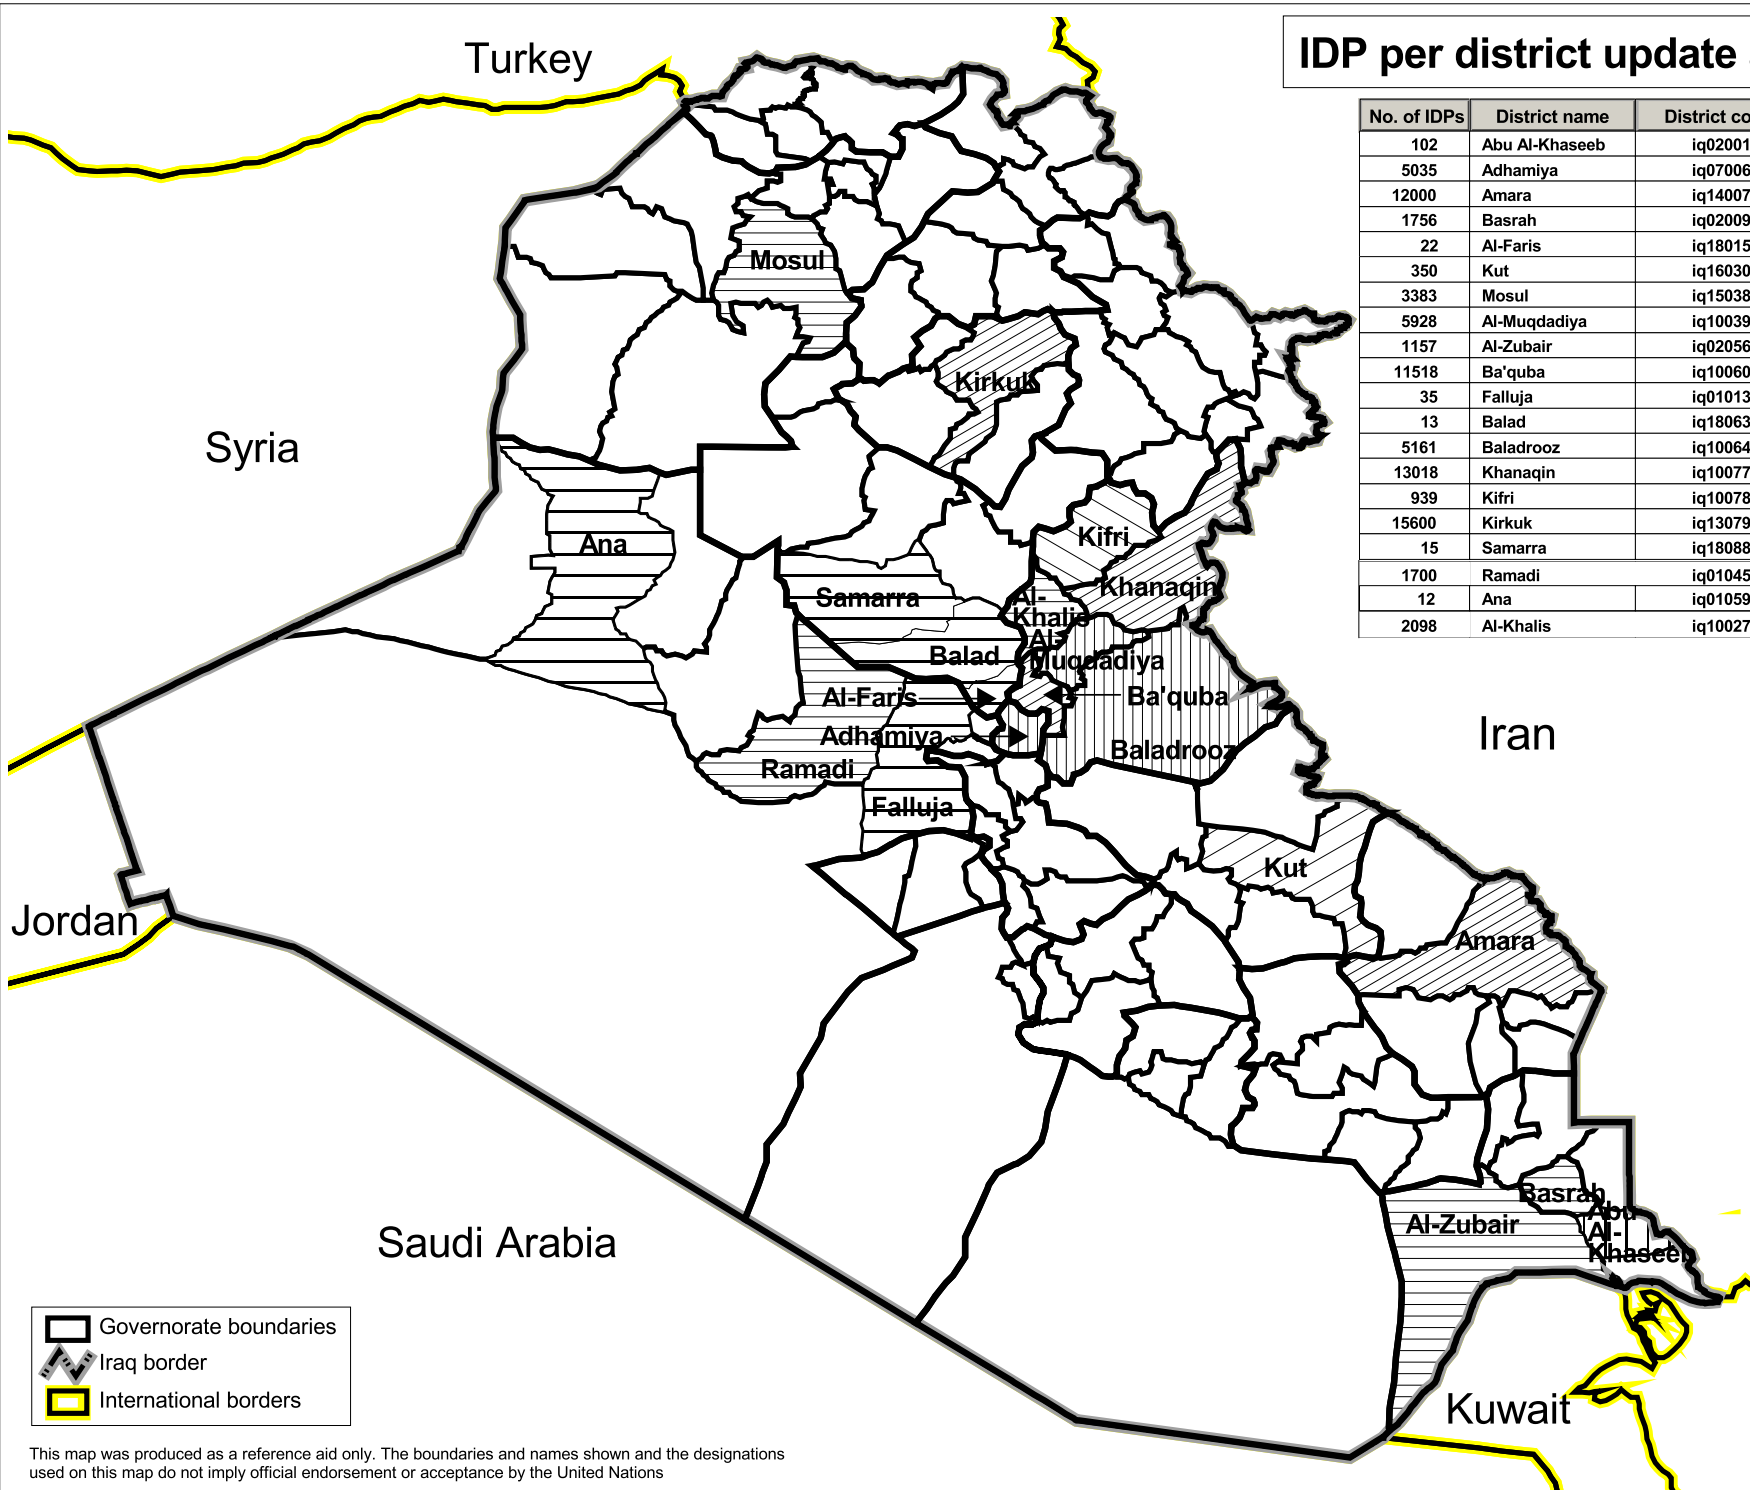

IDP per district update as of 24 June 2003

No. of IDPs	District name	District code	Governorate	Governorate Code
102	Abu Al-Khaseeb	iq02001	Basrah	iq02
5035	Adhamiya	iq07006	Baghdad	iq07
12000	Amara	iq14007	Missan	iq14
1756	Basrah	iq02009	Basrah	iq02
22	Al-Faris	iq18015	Salah al-Din	iq18
350	Kut	iq16030	Wassit	iq16
3383	Mosul	iq15038	Ninewa	iq15
5928	Al-Muqdadia	iq10039	Diyala	iq10
1157	Al-Zubair	iq02056	Basrah	iq02
11518	Ba'quba	iq10060	Diyala	iq10
35	Falluja	iq01013	Anbar	iq01
13	Balad	iq18063	Salah al-Din	iq18
5161	Baladrooz	iq10064	Diyala	iq10
13018	Khanaqin	iq10077	Diyala	iq10
939	Kifri	iq10078	Diyala	iq10
15600	Kirkuk	iq13079	Tameem	iq13
15	Samarra	iq18088	Salah al-Din	iq18
1700	Ramadi	iq01045	Anbar	iq01
12	Ana	iq01059	Anbar	iq01
2098	Al-Khalis	iq10027	Diyala	iq10

 Governorate boundaries
 Iraq border
 International borders

This map was produced as a reference aid only. The boundaries and names shown and the designations used on this map do not imply official endorsement or acceptance by the United Nations

HIC Map reference 113

in cooperation with