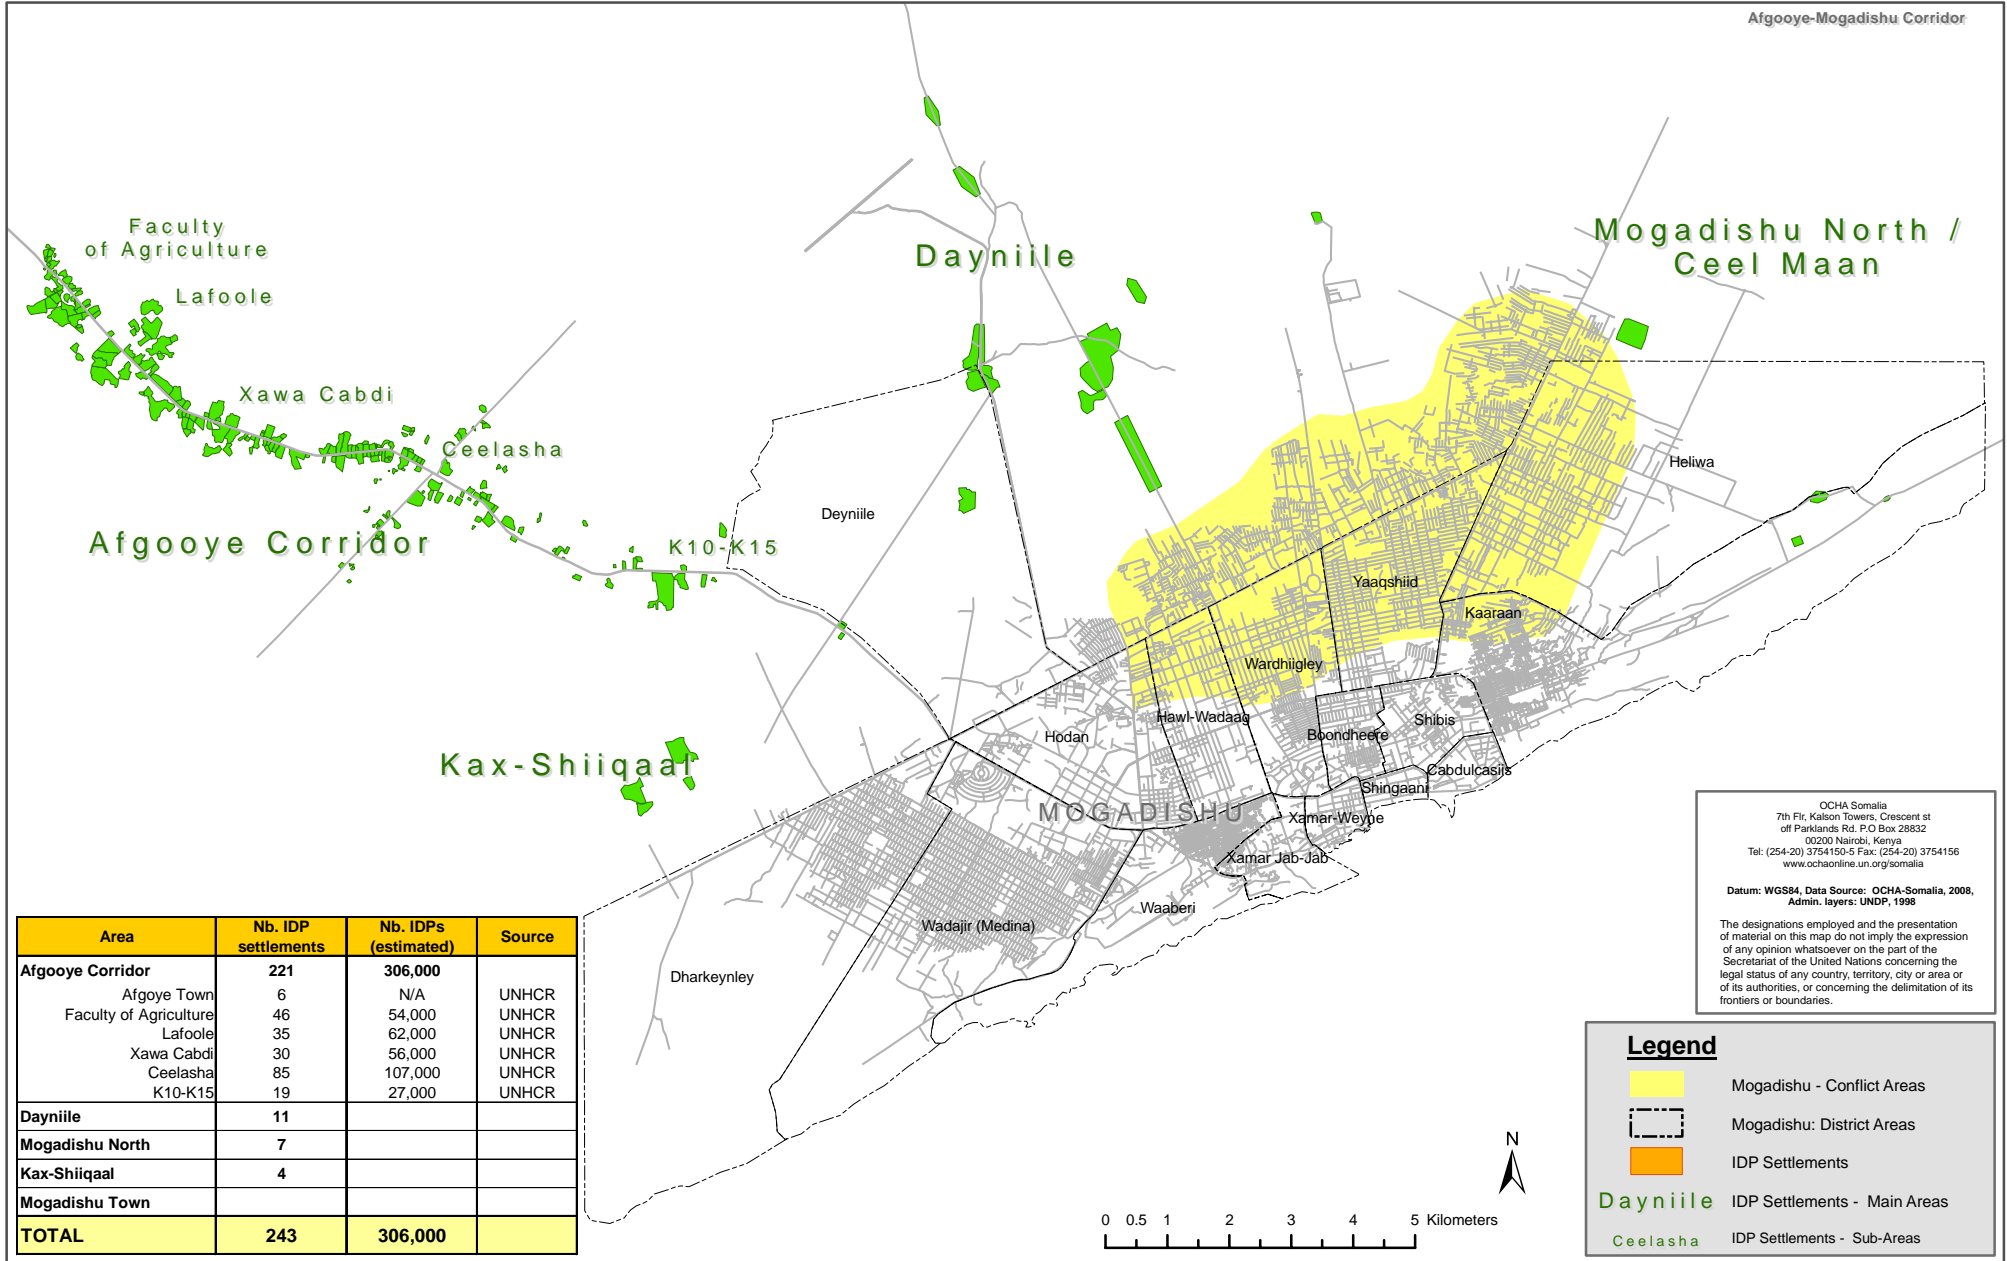

SOMALIA - MOGADISHU PERIPHERY - IDP SETTLEMENTS

25 April, 2008

Afgooye Corridor, Dayniile, Mogadishu North/Ceel Maan, Kax-Shiiqaal

Area	Nb. IDP settlements	Nb. IDPs (estimated)	Source
Afgooye Corridor	221	306,000	
Afgooye Town	6	N/A	UNHCR
Faculty of Agriculture	46	54,000	UNHCR
Lafoole	35	62,000	UNHCR
Xawa Cabdi	30	56,000	UNHCR
Ceelasha	85	107,000	UNHCR
K10-K15	19	27,000	UNHCR
Dayniile	11		
Mogadishu North	7		
Kax-Shiiqaal	4		
Mogadishu Town			
TOTAL	243	306,000	

Legend

- Mogadishu - Conflict Areas
- Mogadishu: District Areas
- IDP Settlements
- Dayniile IDP Settlements - Main Areas
- Ceelasha IDP Settlements - Sub-Areas