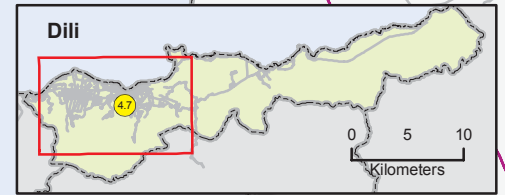

IDPs Areas of Origin (Dili) - Balide, Canossiana Sister IDP Camp

Based on Information from the Government's Hamutuk Hari'i Futuru Registration Database as of 27 October 2008

The boundaries and names shown and the designations used do not imply official endorsement or acceptance by the United Nations

Areas of Origin IDPs Registered Under the Balide, Canossiana Sister IDP Camp
Based on the information from Government's Hamutuk Hari'i Futuru Database as of 27 October 2008

Sub Distrito	Suco	Aldeia	Total	Sub Distrito	Suco	Aldeia	Total
Nain Feto	Santa Cruz	7 de Dezembro	1	Vera Cruz	Vila Verde	Terus Nain	17
		Donoge	1			Vila Verde	1
		Loceneon	9			Virgolosa	2
		Moris Foun	1		Vila Verde Total		66
		Quintal Boot	2				2
		Quintal Kiik	1				37
Santa Cruz Total		27			Aldeia 03	17	
Nain Feto Total			58		Macarenhas	Baixo Balide	28
Ossu	Loi-Huno	Lia Uai Oli	1			Baixo P.m	3
	Loi-Huno Total		1			Manu Cocorec	3
Ossu Total			1			Alto P.M	13
Vera Cruz	Caicoli	4 de Setembro	2			Macarenhas Total	
		Centro da Unidade	19		Vera Cruz Total		
		De 12 Divino	16	Laclubar	Sanana'in	Ruhetu	1
		Foho Rai Boot	33		Sanana'in Total		1
		Rodres	1	Laclubar Total			1
		Sacoco	16	Watulari	Afaloicai	Uatu Ita	1
		Tahu Laran	13	Afaloicai Total		1	
	Caicoli Total		100	Watulari Total			1
	Colmera	Manu Fuic	1	Grand Total			593
	Colmera Total		1				
	Dare	Fila Beba Tua	1				
	Dare Total		1				
	Lahane Ocidental	Ainitas Hun	1				
	Lahane Ocidental Total		1				
	Motael	Boa Morena	1				
		Halibur	2				
	Motael Total		3				
	Vila Verde		1 de Setembro	13			
			Gideon	1			
			Lemorai	3			
Mate Moris			15				
Mate Resto			9				
Matua			4				
Terminal		1					