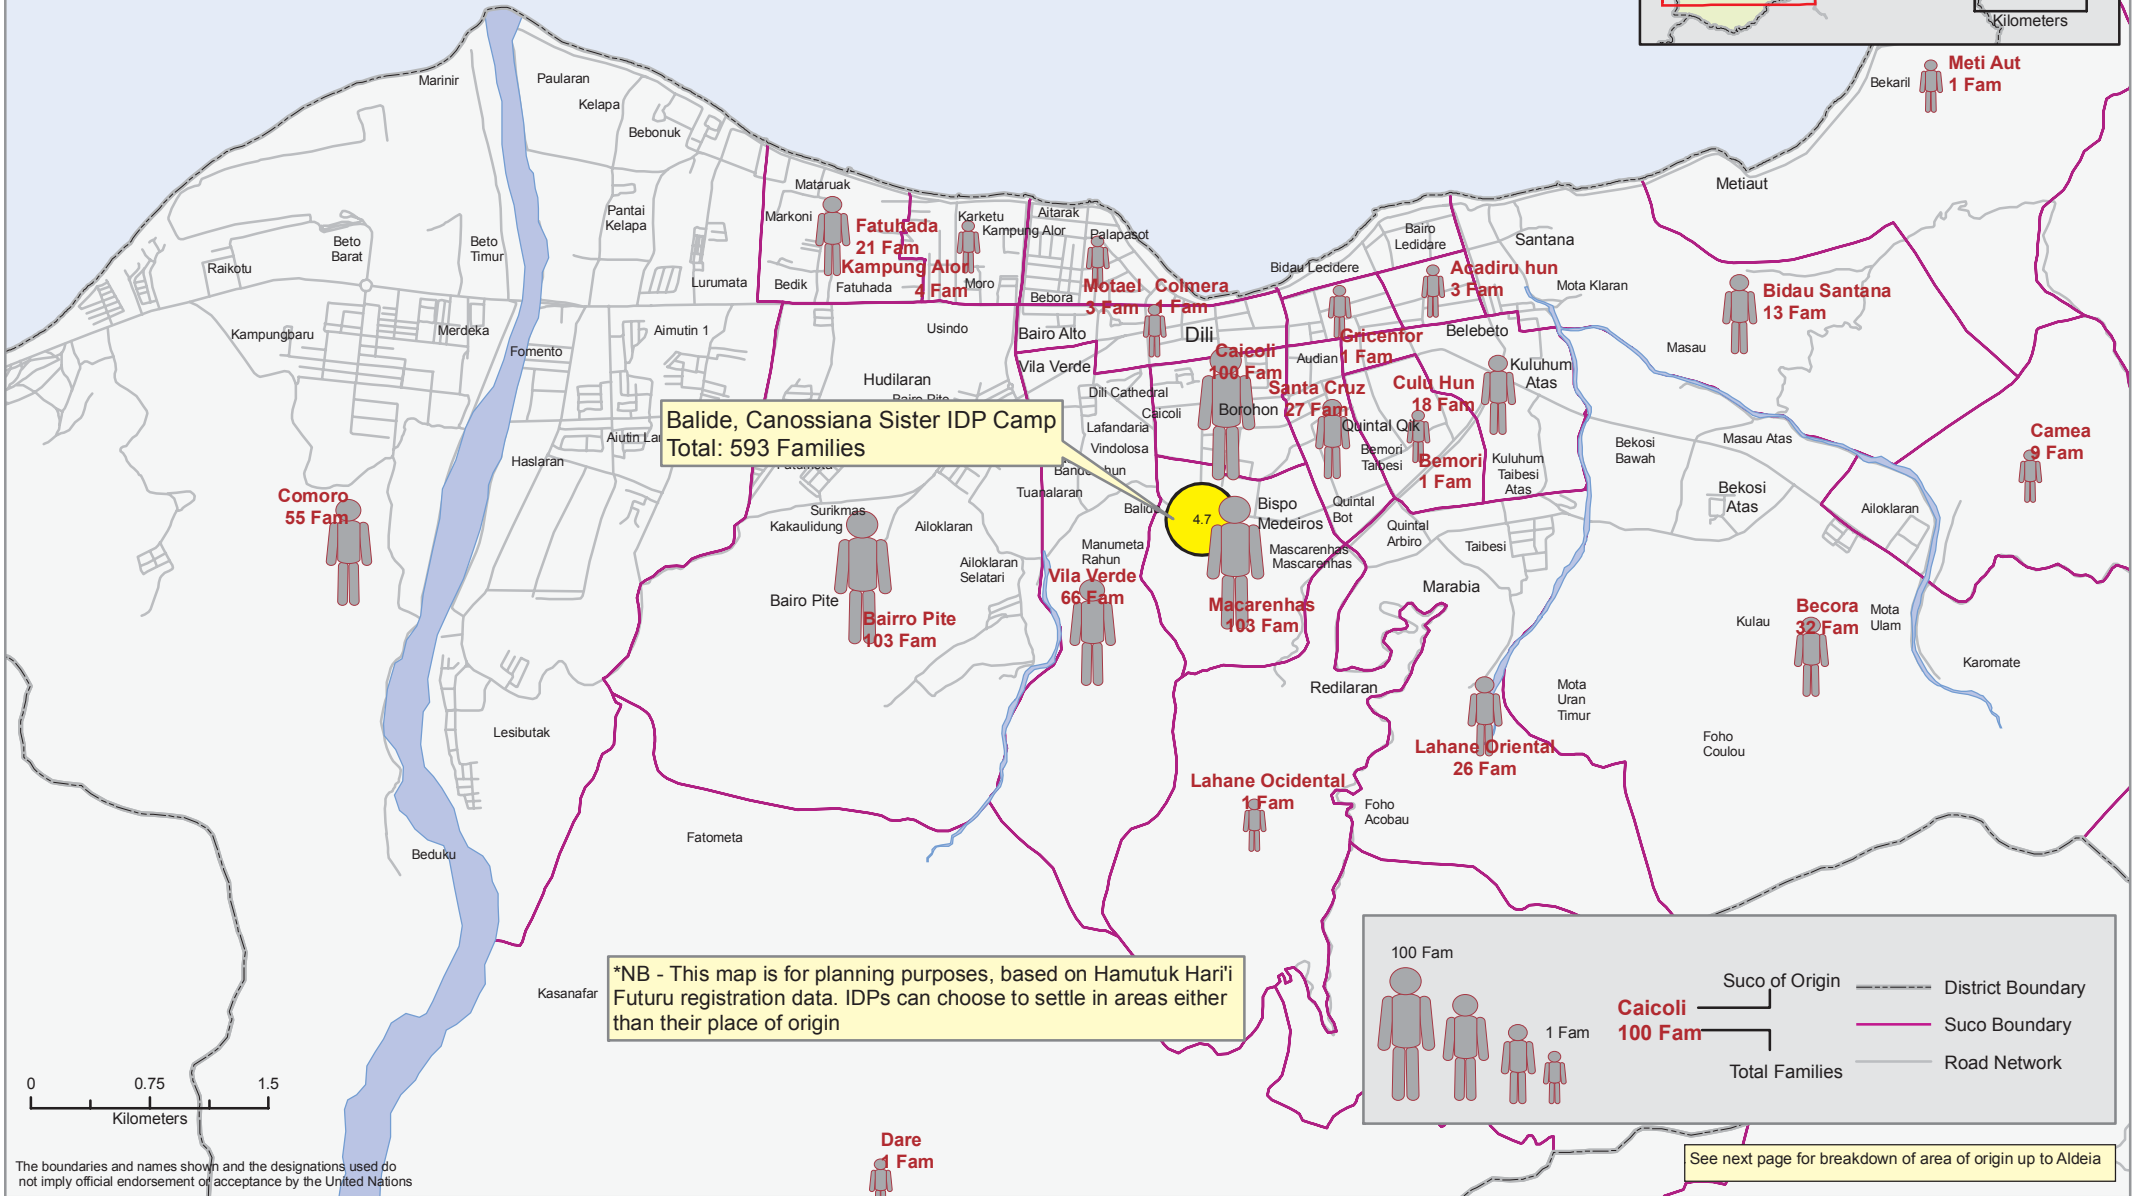

IDPs Areas of Origin (Dili) - Balide, Canossiana Sister IDP Camp

Based on Information from the Government's Hamutuk Hari'i Futuru Registration Database as of 27 October 2008

The boundaries and names shown and the designations used do not imply official endorsement or acceptance by the United Nations

Areas of Origin IDPs Registered Under the Balide, Canossiana Sister IDP Camp
Based on the information from Government's Hamutuk Hari'i Futuru Database as of 27 October 2008

Sub Distrito	Suco	Aldeia	Total	Sub Distrito	Suco	Aldeia	Total
Nain Feto	Santa Cruz	7 de Dezembro	1	Vera Cruz	Vila Verde	Terus Nain	17
		Donoge	1			Vila Verde	1
		Loceneon	9			Virgolosa	2
		Moris Foun	1		Vila Verde Total		66
		Quintal Boot	2				2
		Quintal Kiik	1				37
Santa Cruz Total		27			Aldeia 03	17	
Nain Feto Total			58		Macarenhas	Baixo Balide	28
Ossu	Loi-Huno	Lia Uai Oli	1			Baixo P.m	3
	Loi-Huno Total		1			Manu Cocorec	3
Ossu Total			1			Alto P.M	13
Vera Cruz	Caicoli	4 de Setembro	2			Macarenhas Total	
		Centro da Unidade	19		Vera Cruz Total		
		De 12 Divino	16	Laclubar	Sanana'in	Ruhetu	1
		Foho Rai Boot	33		Sanana'in Total		1
		Rodres	1	Laclubar Total			1
		Sacoco	16	Watulari	Afaloicai	Uatu Ita	1
		Tahu Laran	13	Afaloicai Total		1	
	Caicoli Total		100	Watulari Total			1
	Colmera	Manu Fuic	1	Grand Total			593
	Colmera Total		1				
	Dare	Fila Beba Tua	1				
	Dare Total		1				
	Lahane Ocidental	Ainitas Hun	1				
	Lahane Ocidental Total		1				
	Motael	Boa Morena	1				
		Halibur	2				
	Motael Total		3				
	Vila Verde		1 de Setembro	13			
			Gideon	1			
			Lemorai	3			
Mate Moris			15				
Mate Resto			9				
Matua			4				
Terminal		1					