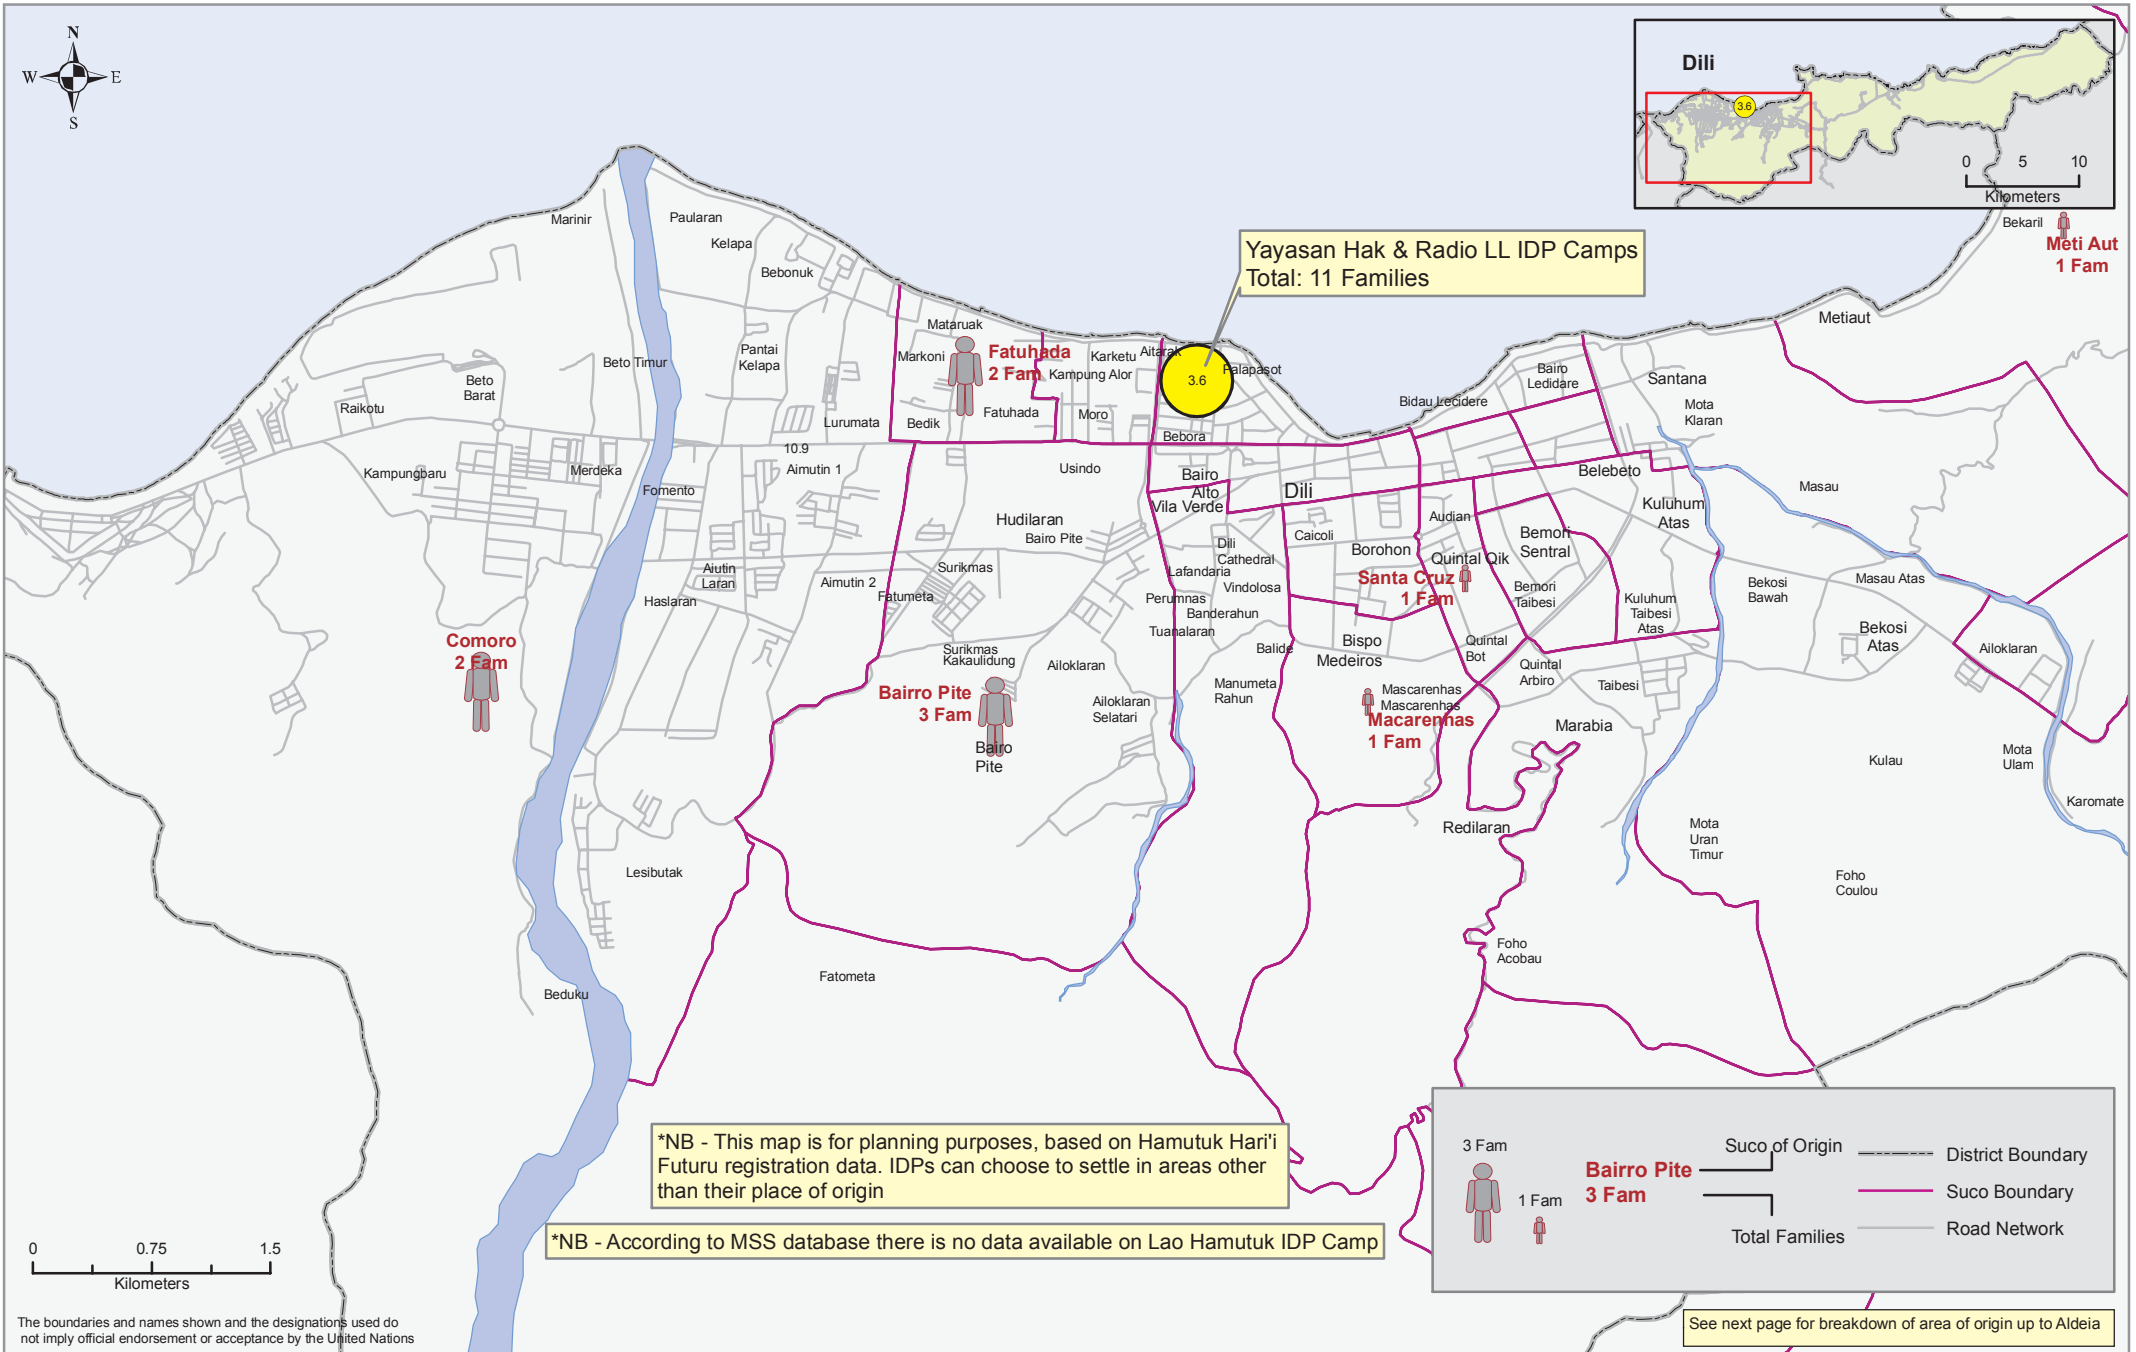

IDPs Areas of Origin (Dili) - Yayasan Hak & Radio LL IDP Camps

Based on Information from the Government's Hamutuk Hari'i Futuru Registration Database as of 14 November 2008

The boundaries and names shown and the designations used do not imply official endorsement or acceptance by the United Nations

Areas of Origin IDPs Registered Under the Yayasan Hak and Radio Loriko Lian IDP Camps
Based on the Information from Government's Hamutuk Hari'i Futuru Databases as of 14 November 2008

Sub Distrito	Suco	Aldeia	Total
Cristo Rei	Camea	Fatuc Francisco	1
	Camea Total		1
	Meti Aut	17 de Abril	1
	Meti Aut Total		1
Cristo Rei Total			2
Dom Aleixo	Bairro Pite	Bitá-Bá	1
		Rio de Janeiro	2
	Bairro Pite Total		3
	Comoro	30 de Agosto	1
		Metin III	1
	Comoro Total		2
	Fatuhada	Zero I	1
Zero IV		1	
Fatuhada Total		2	
Dom Aleixo Total			7
Nain Feto	Santa Cruz	Loke Neon	1
	Santa Cruz Total		1
Nain Feto Total			1
Vera Cruz	Macarenhas	Aldeia 03	1
	Macarenhas Total		1
Vera Cruz Total			1
Grand Total			11