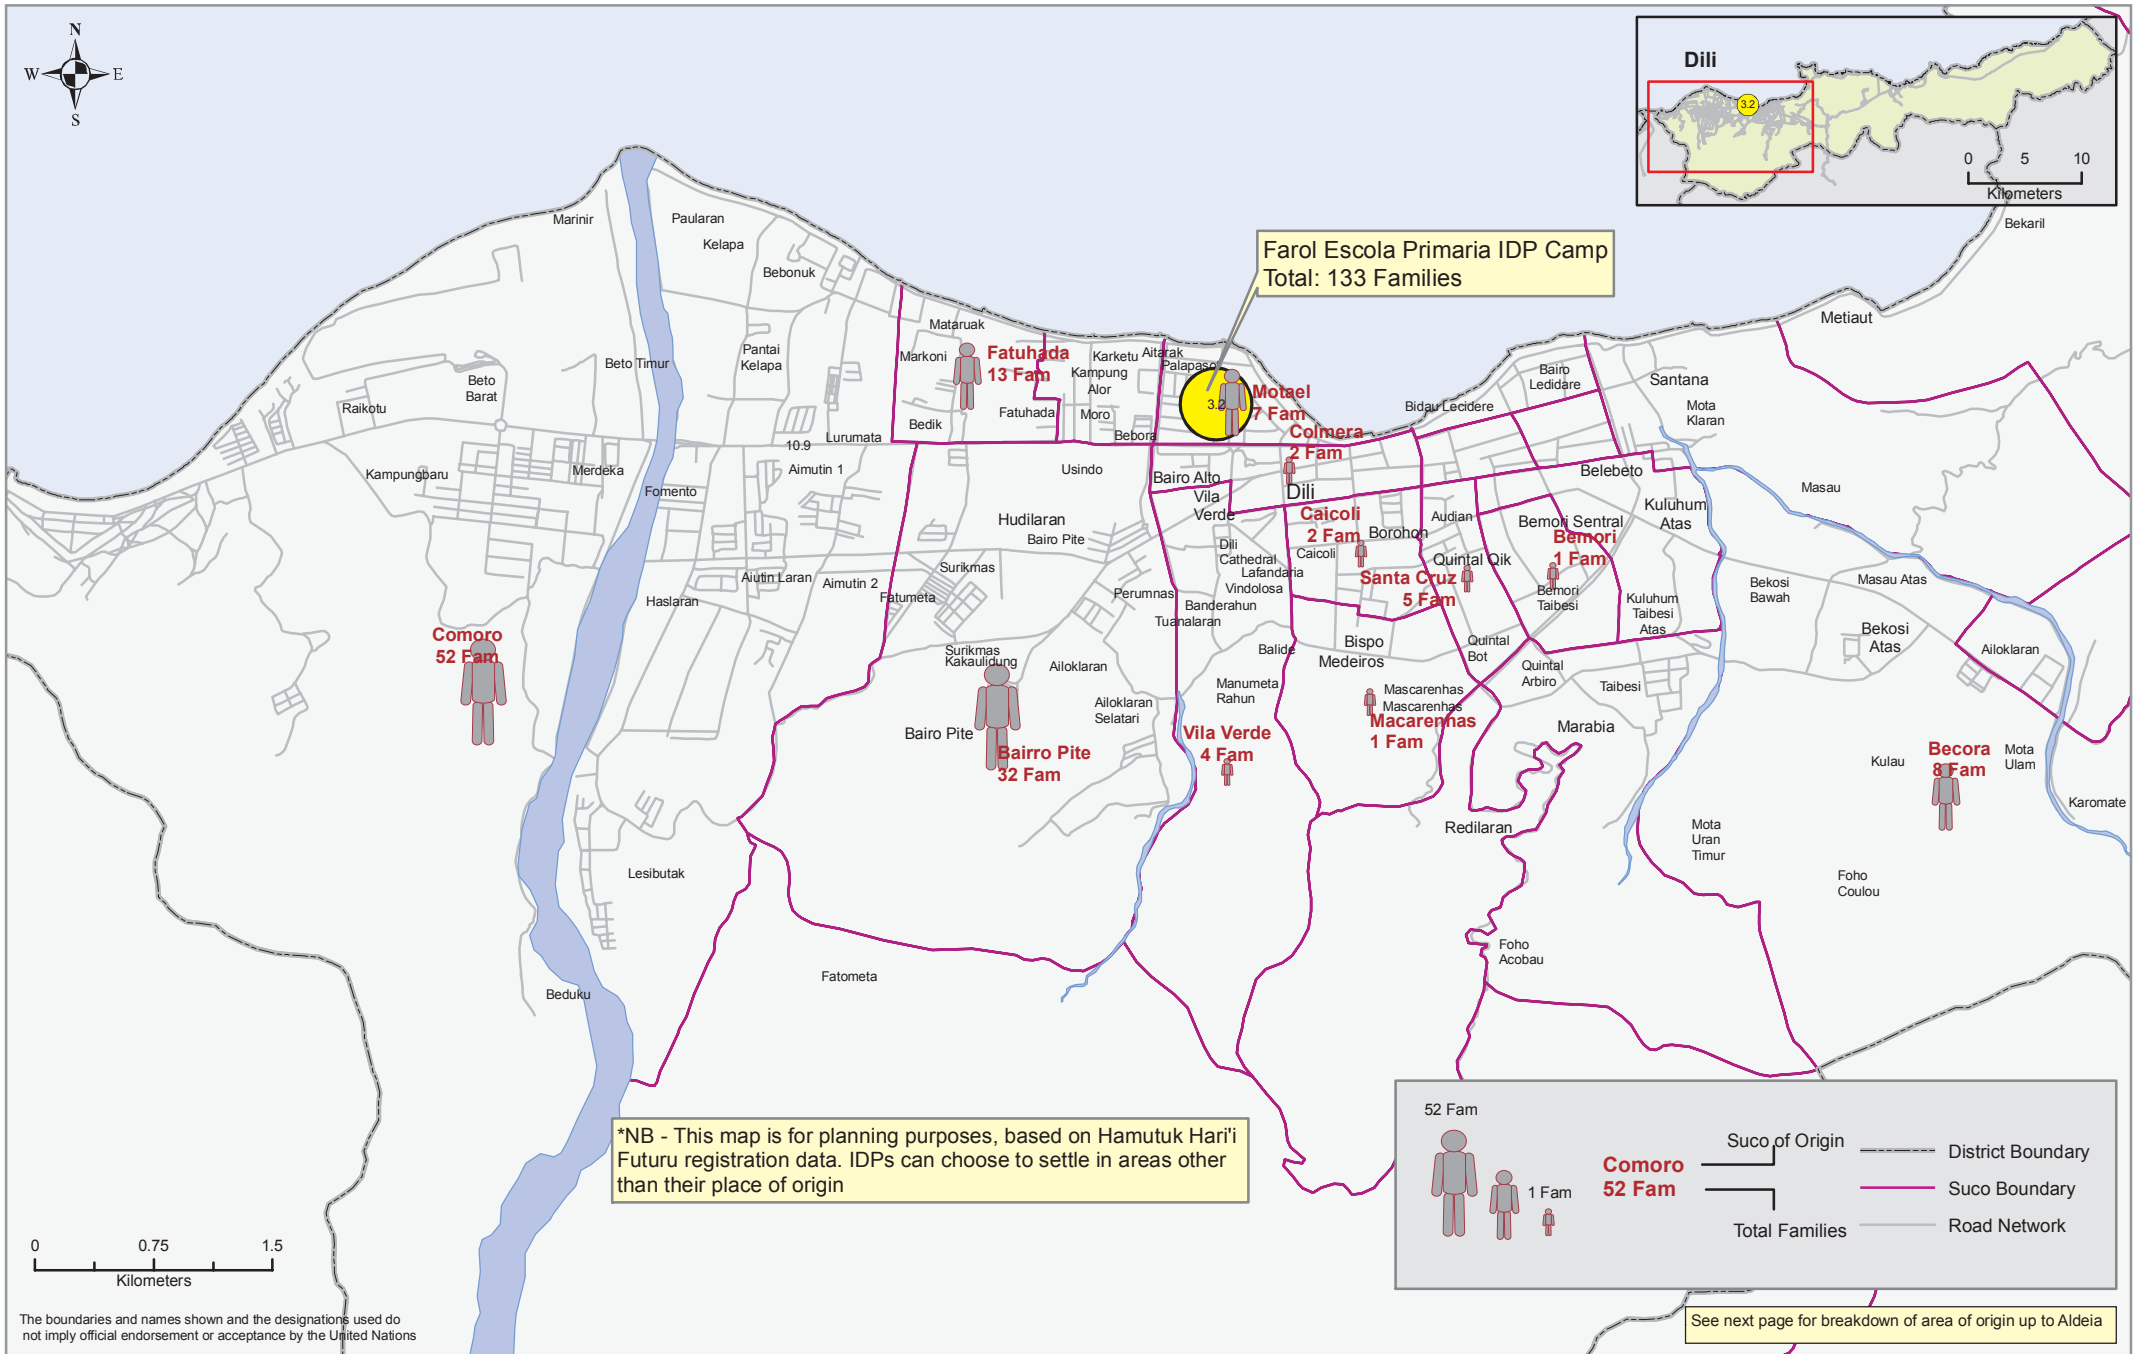

IDPs Areas of Origin (Dili) - Farol Escola Primaria IDP Camp

Based on Information from the Government's Hamutuk Hari'i Futuru Registration Database as of 14 November 2008

The boundaries and names shown and the designations used do not imply official endorsement or acceptance by the United Nations