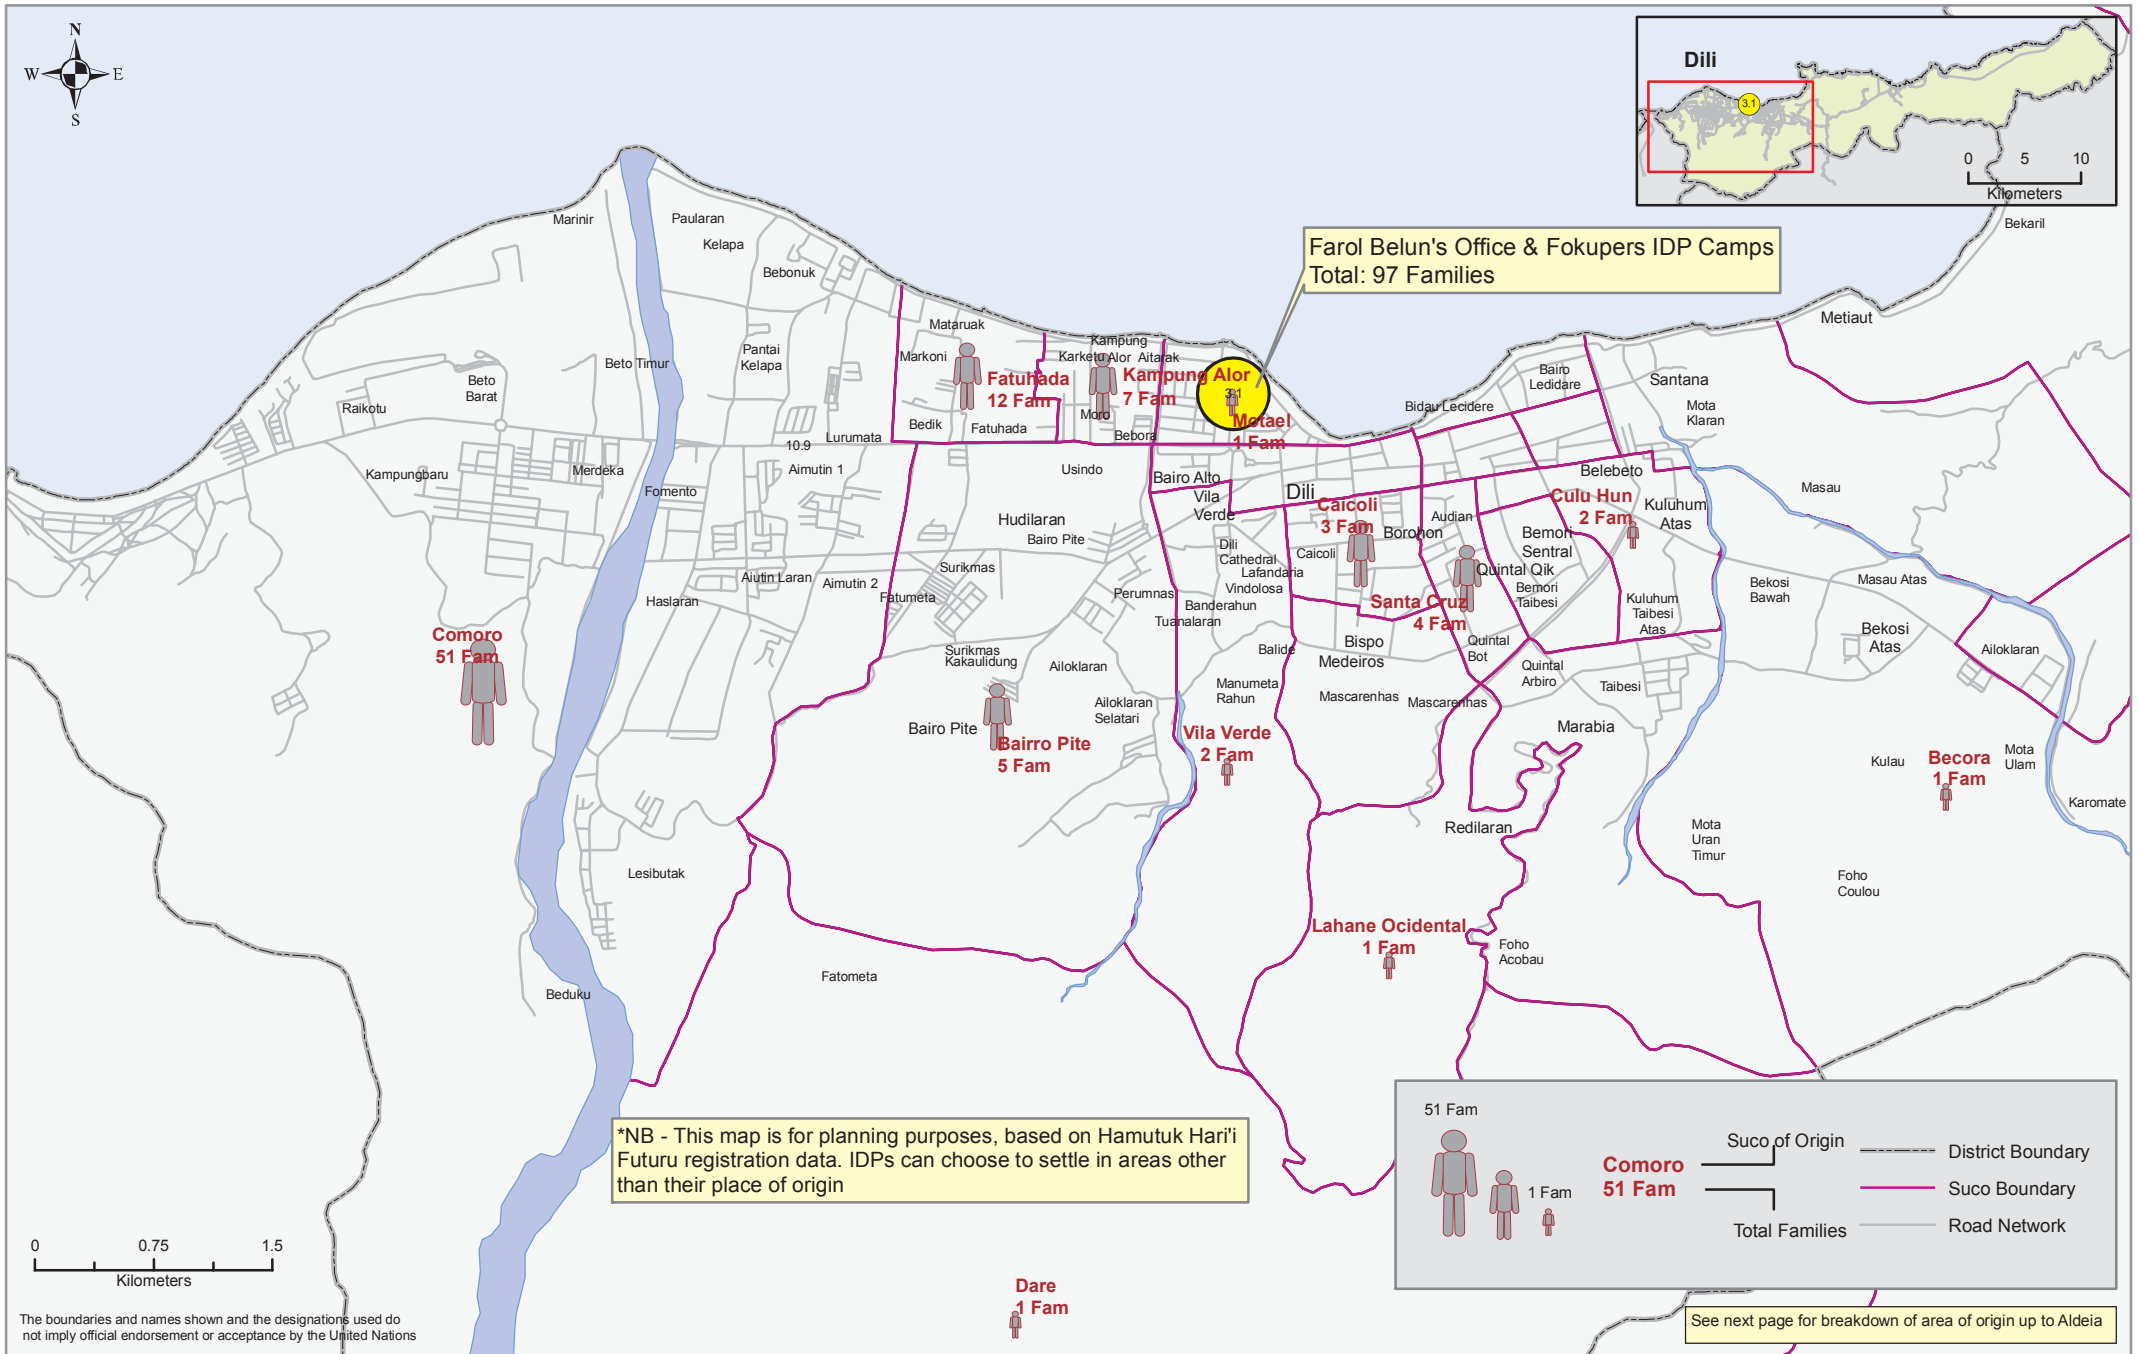

IDPs Areas of Origin (Dili) - Farol Belun's Office & Fokupers IDP Camps

Based on Information from the Government's Hamutuk Hari'i Futuru Registration Database as of 14 November 2008

0 0.75 1.5
Kilometers

The boundaries and names shown and the designations used do not imply official endorsement or acceptance by the United Nations

Areas of origin IDPs Registered Under the Farol Belun's Office and Fokupers IDP Camps
Based on the Information from the Government's Hamutuk Hari'i Futuru Databases as of 14 November 2008

Sub Distrito	Suco	Aldeia	Total	Sub Distrito	Suco	Aldeia	Total	
Cristo Rei	Becora	Clac Fuic	1	Dom Aleixo	Fatuhada	Zero I	3	
	Becora Total		1			Zero II	2	
	Camea	Has Laran	1			Zero III	4	
		Terminal	3			Zero V	3	
	Camea Total		4		Fatuhada Total		12	
	Culu Hun	Soru Motu Badame	1		Kampung Alor	Hamahon	5	
		Toko Baru II (Antigo ASLS)	1			Rai Lacan	1	
	Culu Hun Total		2			Aitarac Laran / Anin Fuic	1	
Hera	Hali Dolar	3	Kampung Alor Total		7			
Hera Total		3	Dom Aleixo Total		75			
Cristo Rei Total			10					
Dom Aleixo	Bairro Pite	Bitu-Ba	1	Nain Feto	Santa Cruz	25 de Abril	1	
		Fuslam	2			4 de Setembro	1	
		Osindo I	1			Loceneon	1	
		Rai Nain	1			Moris Foun	1	
		Bairro Pite Total			5	Santa Cruz Total		4
	Comoro			1	Nain Feto Total			4
				2	Vera Cruz	Caicoli	Centro da Unidade	1
		20 de Setembro	2	Sacoco			1	
		30 de Agosto	6	Tahu Laran			1	
		4 de Setembro	1	Caicoli Total			3	
		7 de Dezembro	1	Dare		Fuguira/Bauloc	1	
		Aimutin	3	Dare Total			1	
		Anin Fuic	1	Lahane Ocidental		Beiramar	1	
		Bebonuk	1	Lahane Ocidental Total			1	
		Delta II	2	Motael		Lirio	1	
		Delta III	4	Motael Total			1	
		Fomento III	2	Vila Verde	Gideon	1		
		Mauc	2	Matua	1			
		Metin I	1	Vila Verde Total		2		
		Metin III	1	Vera Cruz Total		8		
		Metin IV	4					
		Rainakdoko	1					
		Ramelau Delta	1					
		Rosario	9					
		Mate Lahotu B.T	3					
	Naroman B.T	5						
	Comoro Total			51				
	Grand Total							97