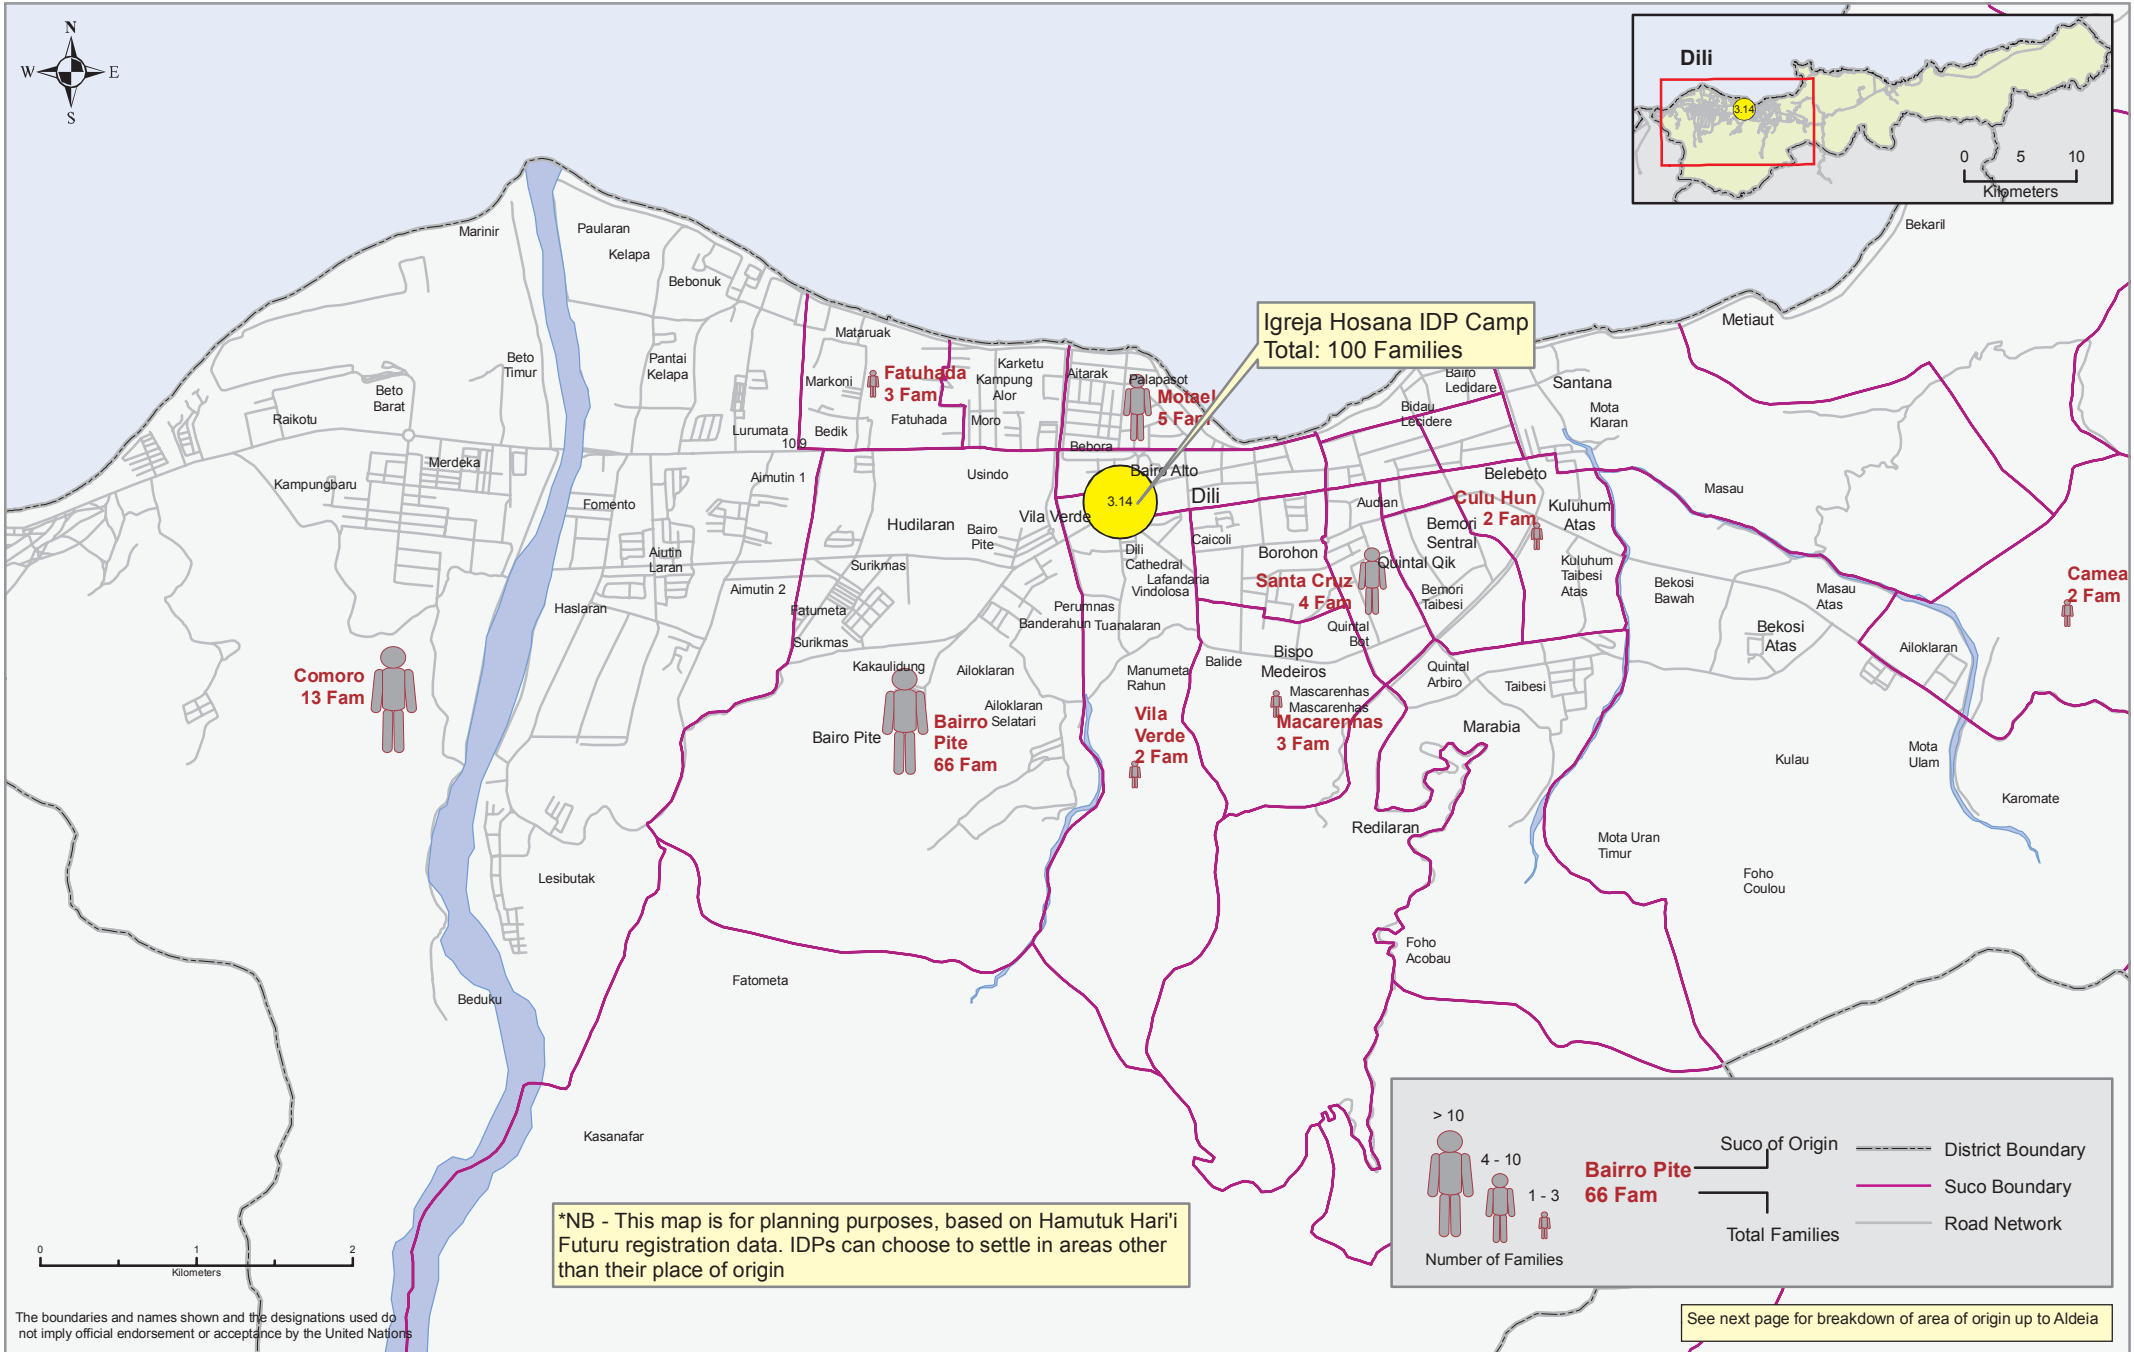

Office for the Coordination of Humanitarian Affairs
IDPs Areas of Origin (Dili) - Igreja Hosana IDP Camp

Produced In Collaboration with
Hamutuk Hari'i Futuru,
 Government of Timor-Leste

Based on Information from the Government's Hamutuk Hari'i Futuru Registration Database as of 24 November 2008

The boundaries and names shown and the designations used do not imply official endorsement or acceptance by the United Nations

Areas of Origin IDPs Registered Under the Igreja Hosana IDP Camp
Based on the information from the Government's Hamutuk Hari'i Futuru Database as of 24 November 2008

Sub Distrito	Suco	Aldeia	Total	Sub Distrito	Suco	Aldeia	Total
Cristo Rei	Camea	Bedois	1	Vera Cruz	Macarenhas		1
		Fatuc Francisco	1			Aldeia 03	1
	Camea Total	2	Baixo Balide			1	
	Culu Hun	Lao Rai / Caregatiro	1		Macarenhas Total	3	
		Toko Baru II (Antigo ASLS)	1		Motael	Boa Morena	5
Culu Hun Total	2	Motael Total	5				
Cristo Rei Total		4	Vila Verde		Gideon	1	
Dom Aleixo	Bairro Pite		1		Terus Nain	1	
		Frecat	37		Vila Verde Total	2	
		Hale Mutin	12		Vera Cruz Total	10	
		Moris ba Dame	1	Grand Total		100	
		Rai Nain	7				
		Teki-Teki	7				
		We Dalac	1				
	Bairro Pite Total	66					
	Comoro		20 de Setembro	1			
			30 de Agosto	1			
			4 de Setembro	2			
			Aimutin	1			
			Baya Leste	1			
			Mauc	1			
			Metin I	1			
			Metin IV	2			
			Posto Penal	2			
			Sao Miguel	1			
	Comoro Total	13					
	Fatuhada		Zero I	1			
			Zero V	2			
	Fatuhada Total	3					
	Dom Aleixo Total		82				
Nain Feto	Santa Cruz	25 de Abril	2				
		4 de Setembro	2				
	Santa Cruz Total	4					
Nain Feto Total		4					