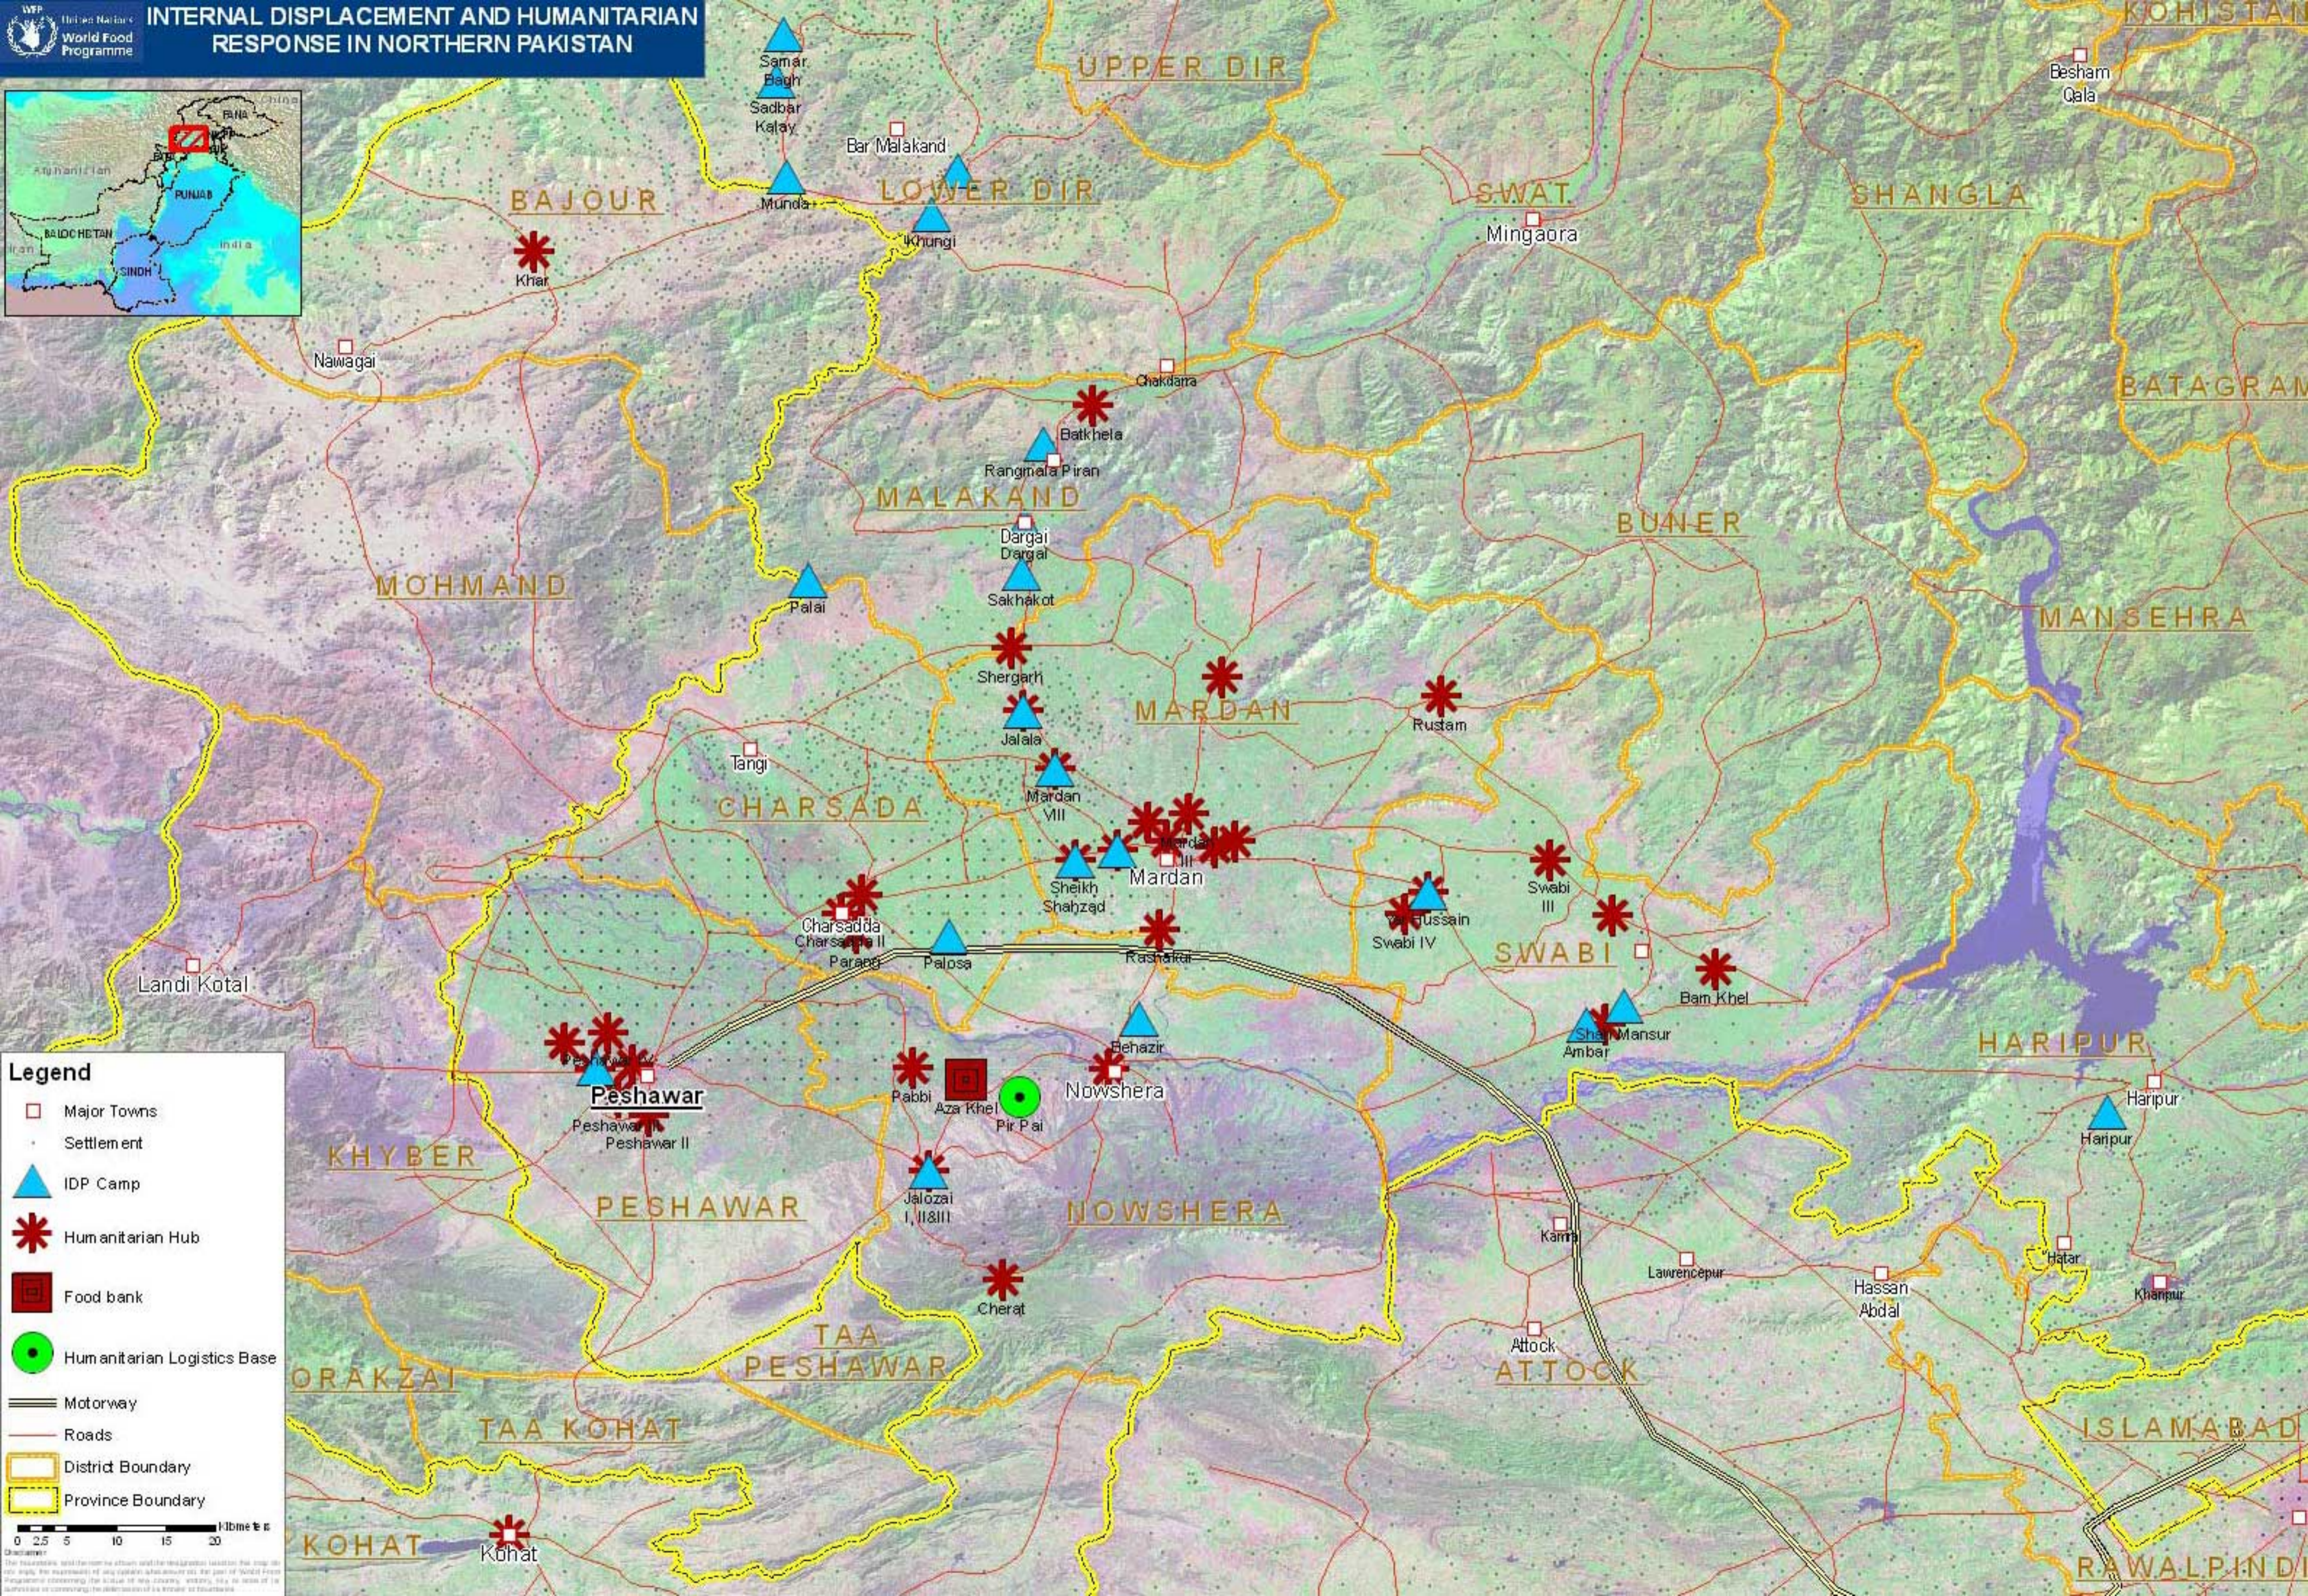

INTERNAL DISPLACEMENT AND HUMANITARIAN RESPONSE IN NORTHERN PAKISTAN

Legend

- Major Towns
- Settlement
- ▲ IDP Camp
- ✱ Humanitarian Hub
- Food bank
- Humanitarian Logistics Base
- Motorway
- Roads
- District Boundary
- Province Boundary