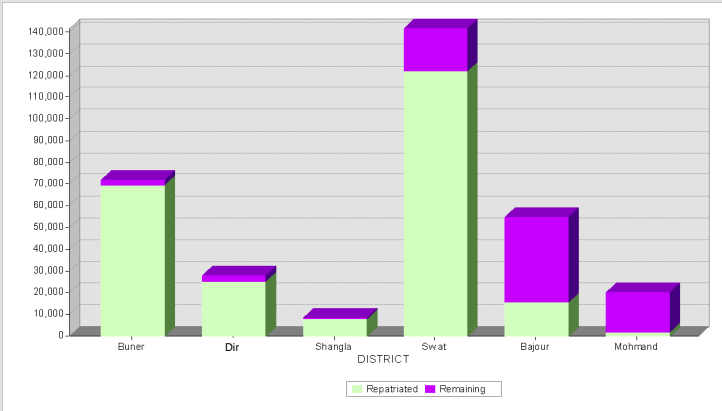

# RETURN OF INTERNALLY DISPLACED FAMILIES AS OF 16 AUGUST, 2009

**Legend**

**Caseload**

- 20,000 (represented by a pie chart)
- Repatriated (light green)
- Remaining (purple)
- IDP Camp (blue triangle)
- Humanitarian Hub (orange circle)
- River (light blue)
- Host District (light green)
- District of Return (light purple)
- District Boundary (dashed line)
- Province Boundary (solid line)