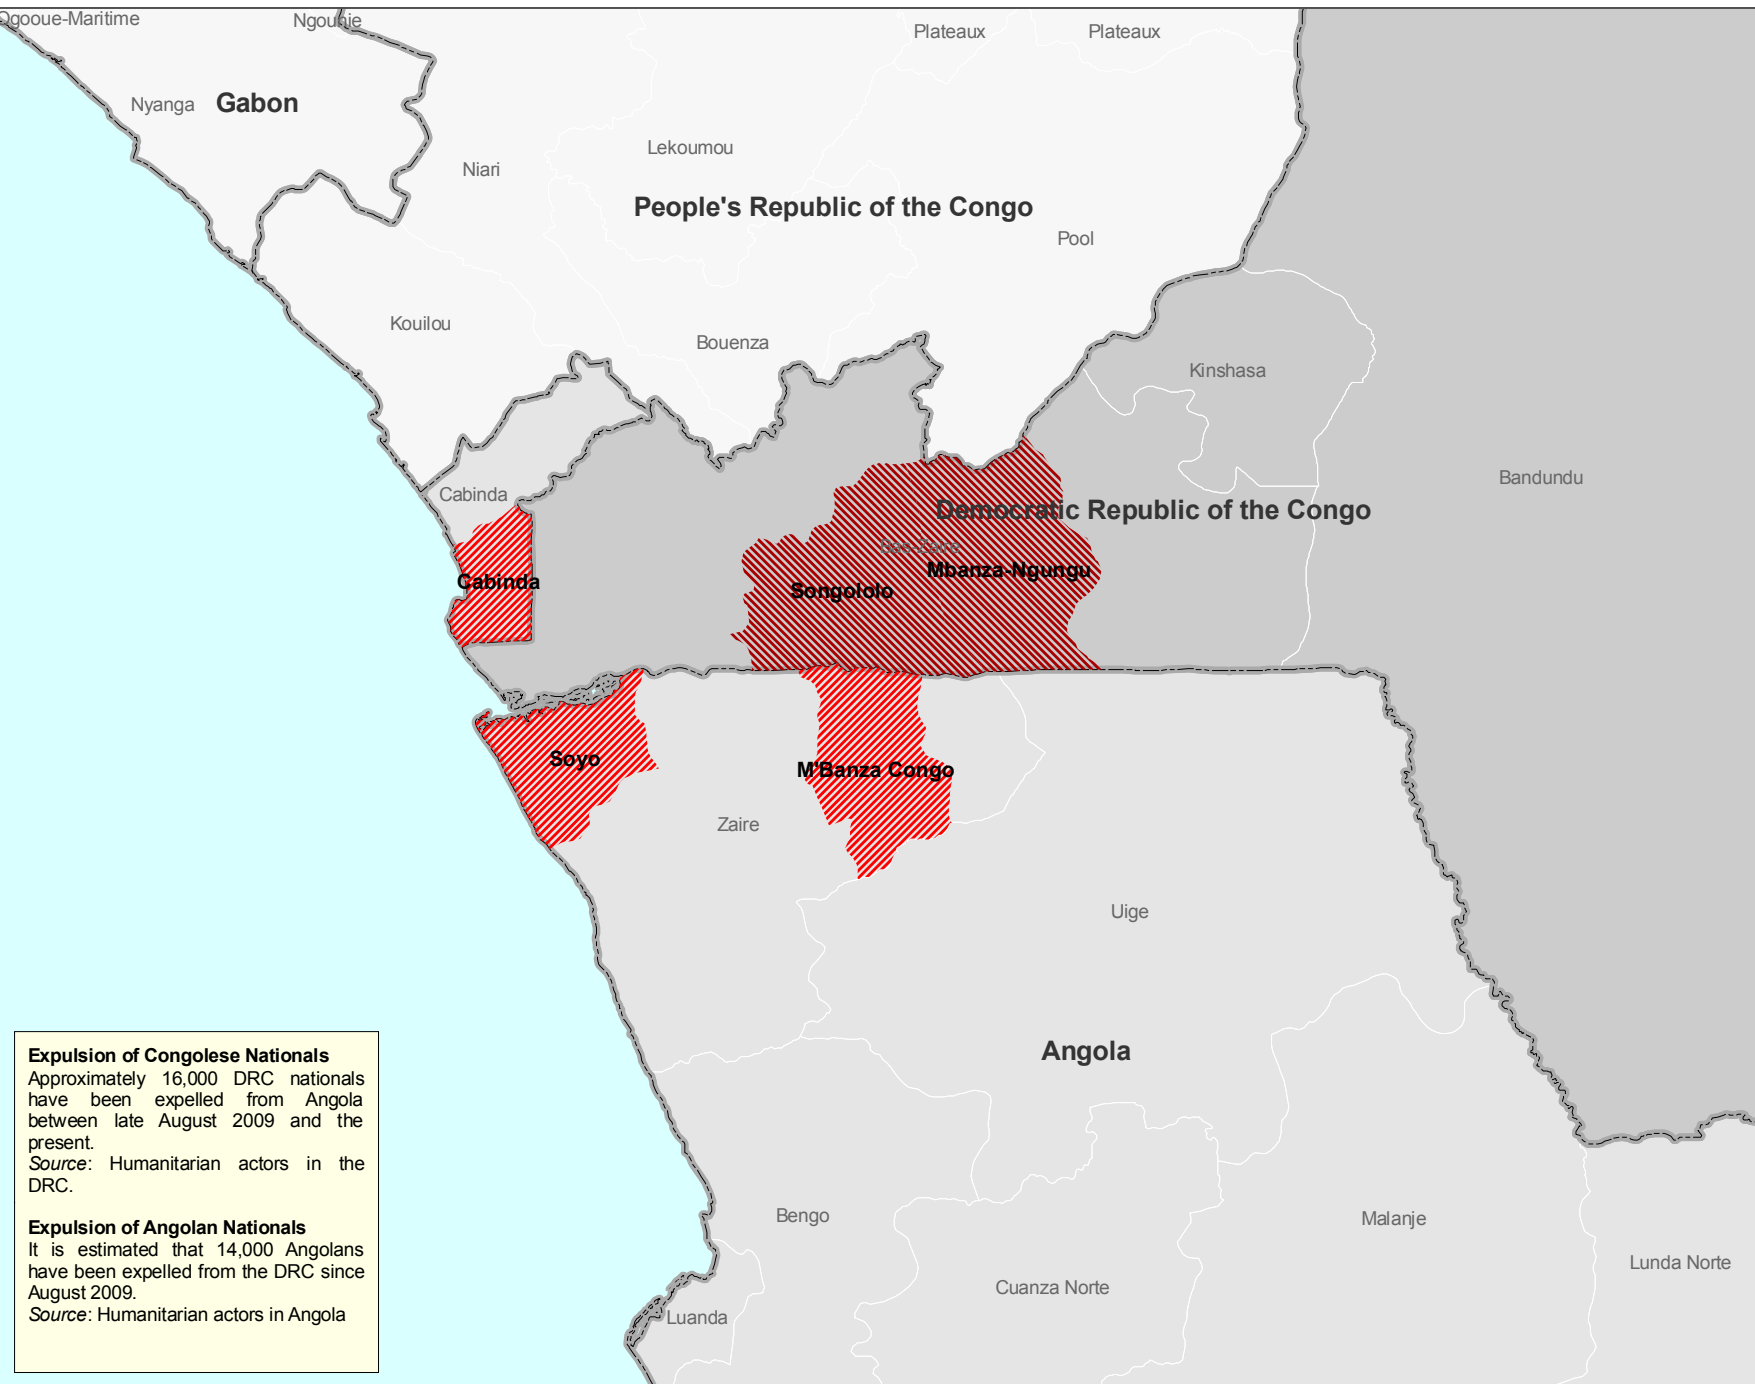

Angola - Democratic Republic of Congo Expulsions

as of 09 October 2009

Map ID: ROSA120v01_Angola DRC Expulsions_A4
GLIDE Number: N/A
Creation Date: 09-10-2009
Projection/Datum: WGS84
Web Resources: <http://ochaonline.un.org/rosa>
Nominal Scale at A4 paper size: 1:4,000,000

Map data source(s):
Administrative Boundaries - FAO,
MINARS, UNHCR Angola

Legend

- International Boundary
- Area where Congolese Nationals have been expelled
- Area where Angolan Nationals have been expelled

Expulsion of Congolese Nationals
Approximately 16,000 DRC nationals have been expelled from Angola between late August 2009 and the present.
Source: Humanitarian actors in the DRC.

Expulsion of Angolan Nationals
It is estimated that 14,000 Angolans have been expelled from the DRC since August 2009.
Source: Humanitarian actors in Angola