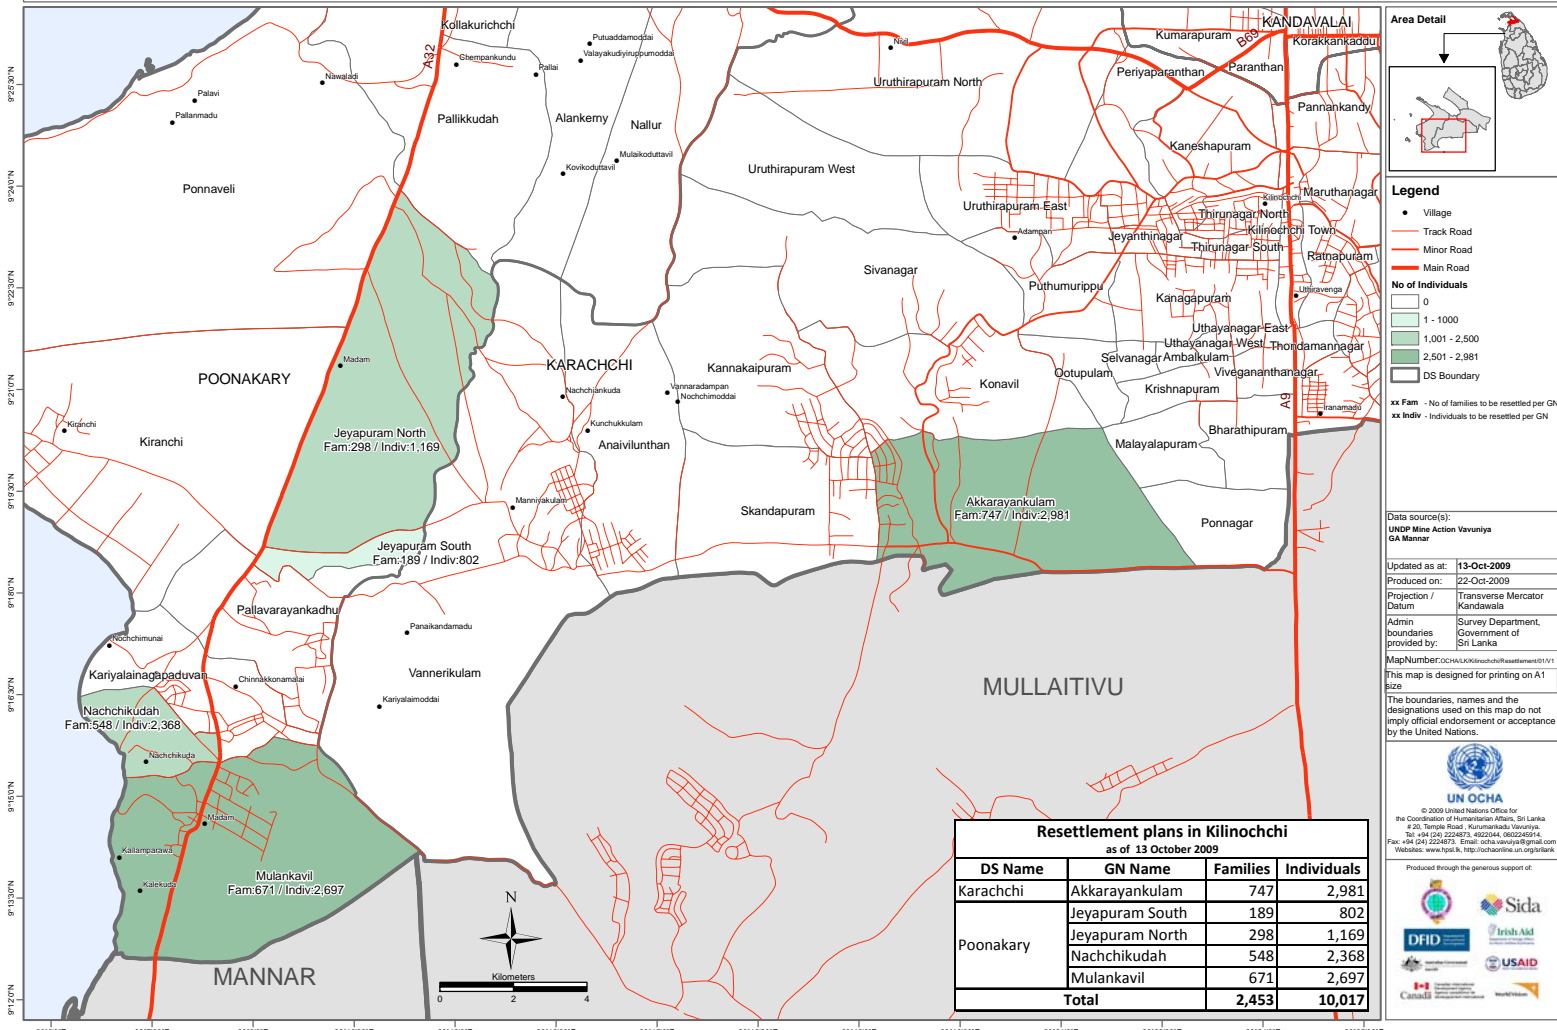

Planned Resettlement in Kilinochchi

DISTRICT: Kilinochchi

Legend

- Village
- Track Road
- Minor Road
- Main Road

No of Individuals

- 0
- 1 - 1000
- 1,001 - 2,500
- 2,501 - 2,981
- DS Boundary

Data source(s):
UNDP Mine Action Vanuaya
GA Mananar

Produced through the generous support of:

Resettlement plans in Kilinochchi as of 13 October 2009

DS Name	GN Name	Families	Individuals
Karachchi	Akkarayankulam	747	2,981
	Jeyapuram South	189	802
	Jeyapuram North	298	1,169
	Nachchikudah	548	2,368
	Mulankavil	671	2,697
Total		2,453	10,017

MANNAR

MULLAITIVU