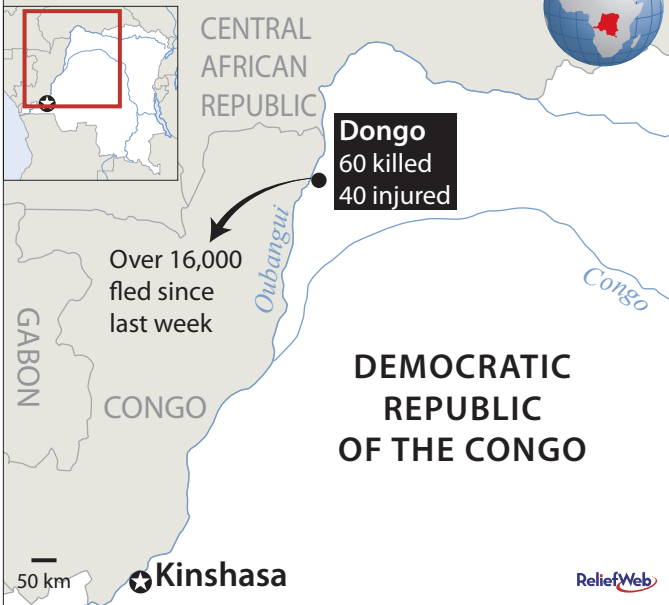

DR CONGO: Ethnic Violence

6 Nov 2009 - Clashes between the Enyeale and Munzaya tribes over farming and fishing rights in the village of Dongo in northern Democratic Republic of the Congo have caused civilians to flee into neighboring Republic of Congo.

Map Sources: ESRI, GAUL, Global Discovery, OCHA, UNCS.

Reference: UN News. *Tribal clashes uproot over 16,000 civilians in northern DR Congo, reports UN agency.* 6 Nov 2009.

The boundaries and names shown and the designations used on this map do not imply official endorsement or acceptance by the United Nations. Map created on 6 Nov 2009 - www.reliefweb.int