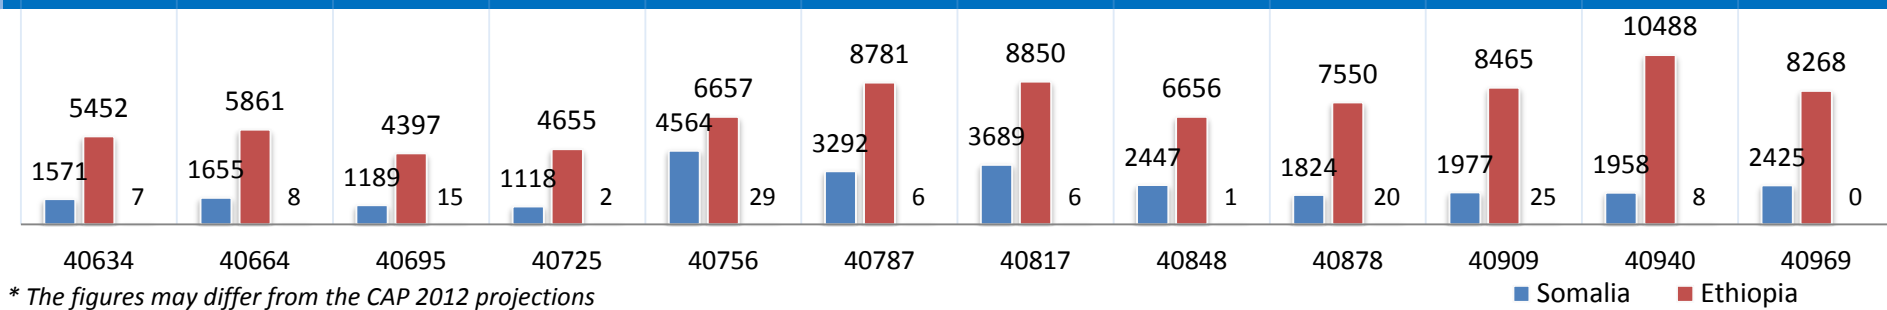

Refugees and New Arrivals Statistical Overview - April 2012

figures as of 31 March 2012

Refugees	
Refugees automatically recognized by the Government (Prima Facie)	
Somali	210873
Refugees recognized under UNHCR's mandate through RSD*	
Ethiopian	4686
Eritrean	842
Iraqi	3940
Others	587
Total	220928
Additional Information	
Somalis registered at GOY-run registration centre out of above caseload	93438

Refugee Population by Country of Origin

New Arrivals at the coast over the last 12 months

* The figures may differ from the CAP 2012 projections

IDPs Statistical Overview - April 2012

figures as of 31 March 2012

IDP Population by Governorates

Internal Displacement 2007-2012

Distribution of NFIs from 2009 to April 2012

IDPs in Aden during NFI distribution

* The figures may differ from the CAP 2012 projections

**New displacement will be included following proper registration and verification process