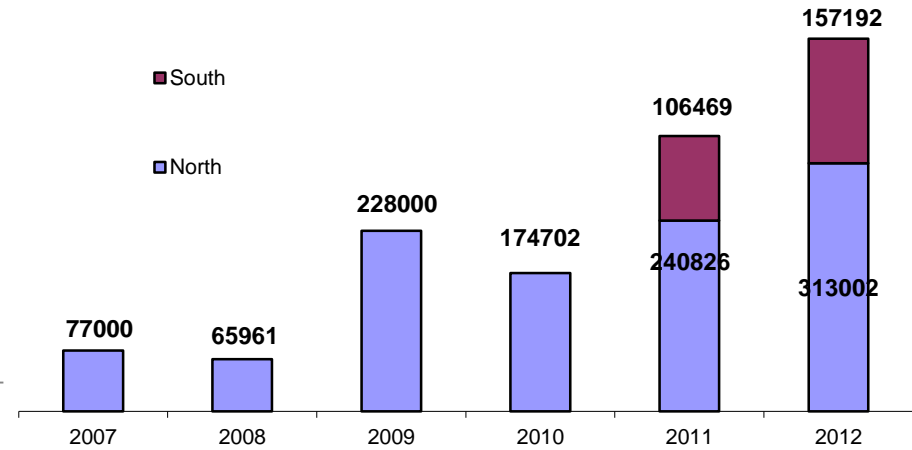

Refugees and New Arrivals Statistical Overview - April 2012

figures as of 31 March 2012

Refugees	
Refugees automatically recognized by the Government (Prima Facie)	
Somali	210873
Refugees recognized under UNHCR's mandate through RSD*	
Ethiopian	4686
Eritrean	842
Iraqi	3940
Others	587
Total	220928
Additional Information	
Somalis registered at GOY-run registration centre out of above caseload	93438

Refugee Population by Country of Origin

New Arrivals at the coast over the last 12 months

* The figures may differ from the CAP 2012 projections

IDPs Statistical Overview - April 2012

figures as of 31 March 2012

IDP Population by Governorates

Internal Displacement 2007-2012

Distribution of NFIs from 2009 to April 2012

IDPs in Aden during NFI distribution

* The figures may differ from the CAP 2012 projections

**New displacement will be included following proper registration and verification process