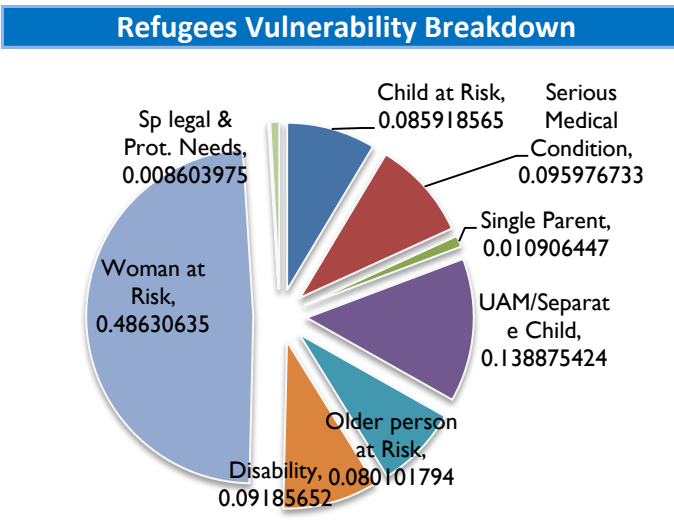

Refugees and New Arrivals Statistical Overview - April 2012

figures as of 31 March 2012

Refugees	
Refugees automatically recognized by the Government (Prima Facie)	
Somali	210873
Refugees recognized under UNHCR's mandate through RSD*	
Ethiopian	4686
Eritrean	842
Iraqi	3940
Others	587
Total	220928
Additional Information	
Somalis registered at GOY-run registration centre out of above caseload	93438

Refugee Population by Country of Origin

New Arrivals at the coast over the last 12 months

* The figures may differ from the CAP 2012 projections

IDPs Statistical Overview - April 2012

figures as of 31 March 2012