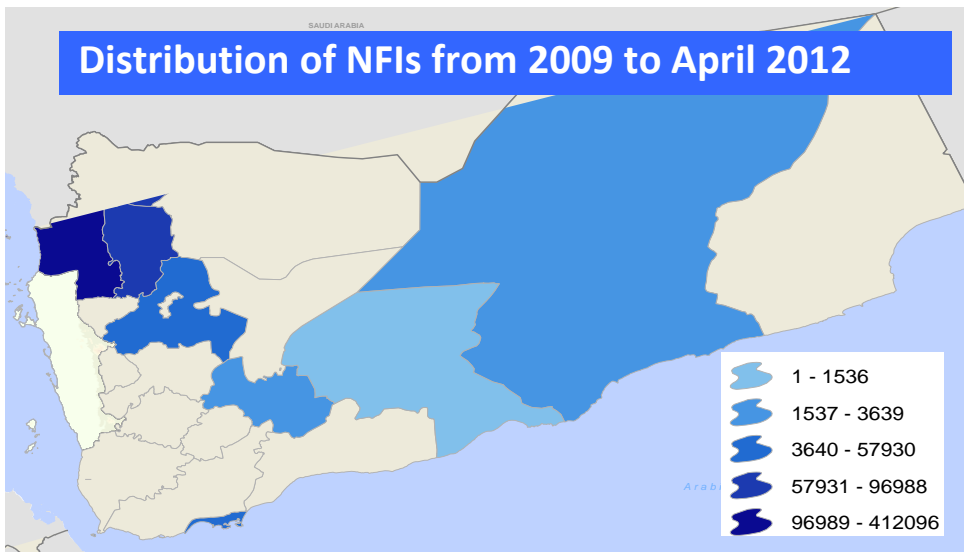

Refugees and New Arrivals Statistical Overview - April 2012

figures as of 31 March 2012

Refugees	
Refugees automatically recognized by the Government (Prima Facie)	
Somali	210873
Refugees recognized under UNHCR's mandate through RSD*	
Ethiopian	4686
Eritrean	842
Iraqi	3940
Others	587
Total	220928
Additional Information	
Somalis registered at GOY-run registration centre out of above caseload	93438

Refugee Population by Country of Origin

New Arrivals at the coast over the last 12 months

* The figures may differ from the CAP 2012 projections

IDPs Statistical Overview - April 2012

figures as of 31 March 2012

IDP Population by Governorates

Internal Displacement 2007-2012

Distribution of NFIs from 2009 to April 2012

IDPs in Aden during NFI distribution

* The figures may differ from the CAP 2012 projections

**New displacement will be included following proper registration and verification process