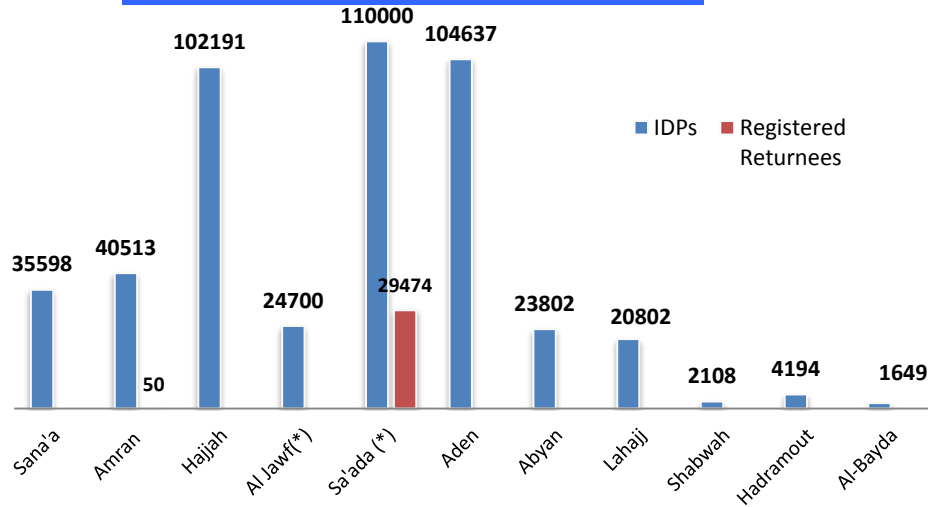

Refugees and New Arrivals Statistical Overview - April 2012

figures as of 31 March 2012

Refugees	
Refugees automatically recognized by the Government (Prima Facie)	
Somali	210873
Refugees recognized under UNHCR's mandate through RSD*	
Ethiopian	4686
Eritrean	842
Iraqi	3940
Others	587
Total	220928
Additional Information	
Somalis registered at GOY-run registration centre out of above caseload	93438

Refugee Population by Country of Origin

New Arrivals at the coast over the last 12 months

* The figures may differ from the CAP 2012 projections

IDPs Statistical Overview - April 2012

figures as of 31 March 2012

IDP Population by Governorates

Internal Displacement 2007-2012

Distribution of NFIs from 2009 to April 2012

IDPs in Aden during NFI distribution

* The figures may differ from the CAP 2012 projections

**New displacement will be included following proper registration and verification process