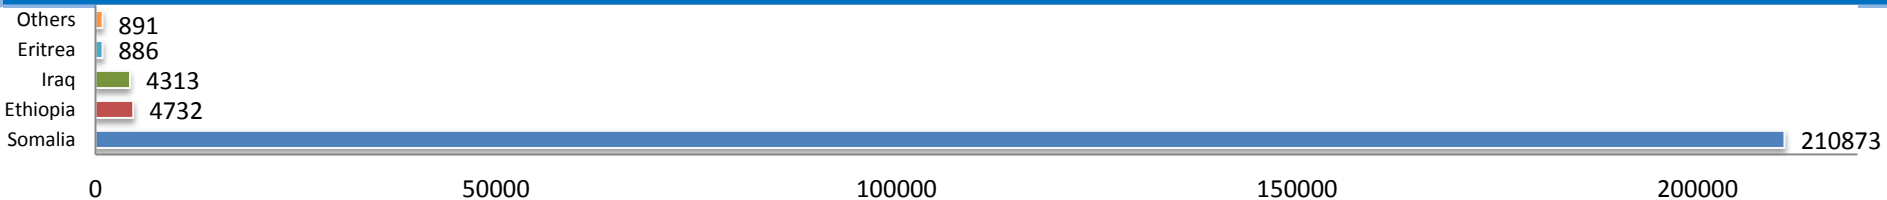

Refugees and New Arrivals Statistical Overview - April 2012

figures as of 31 March 2012

Refugees	
Refugees automatically recognized by the Government (Prima Facie)	
Somali	210873
Refugees recognized under UNHCR's mandate through RSD*	
Ethiopian	4686
Eritrean	842
Iraqi	3940
Others	587
Total	220928
Additional Information	
Somalis registered at GOY-run registration centre out of above caseload	93438

Refugee Population by Country of Origin

New Arrivals at the coast over the last 12 months

* The figures may differ from the CAP 2012 projections

IDPs Statistical Overview - April 2012

figures as of 31 March 2012