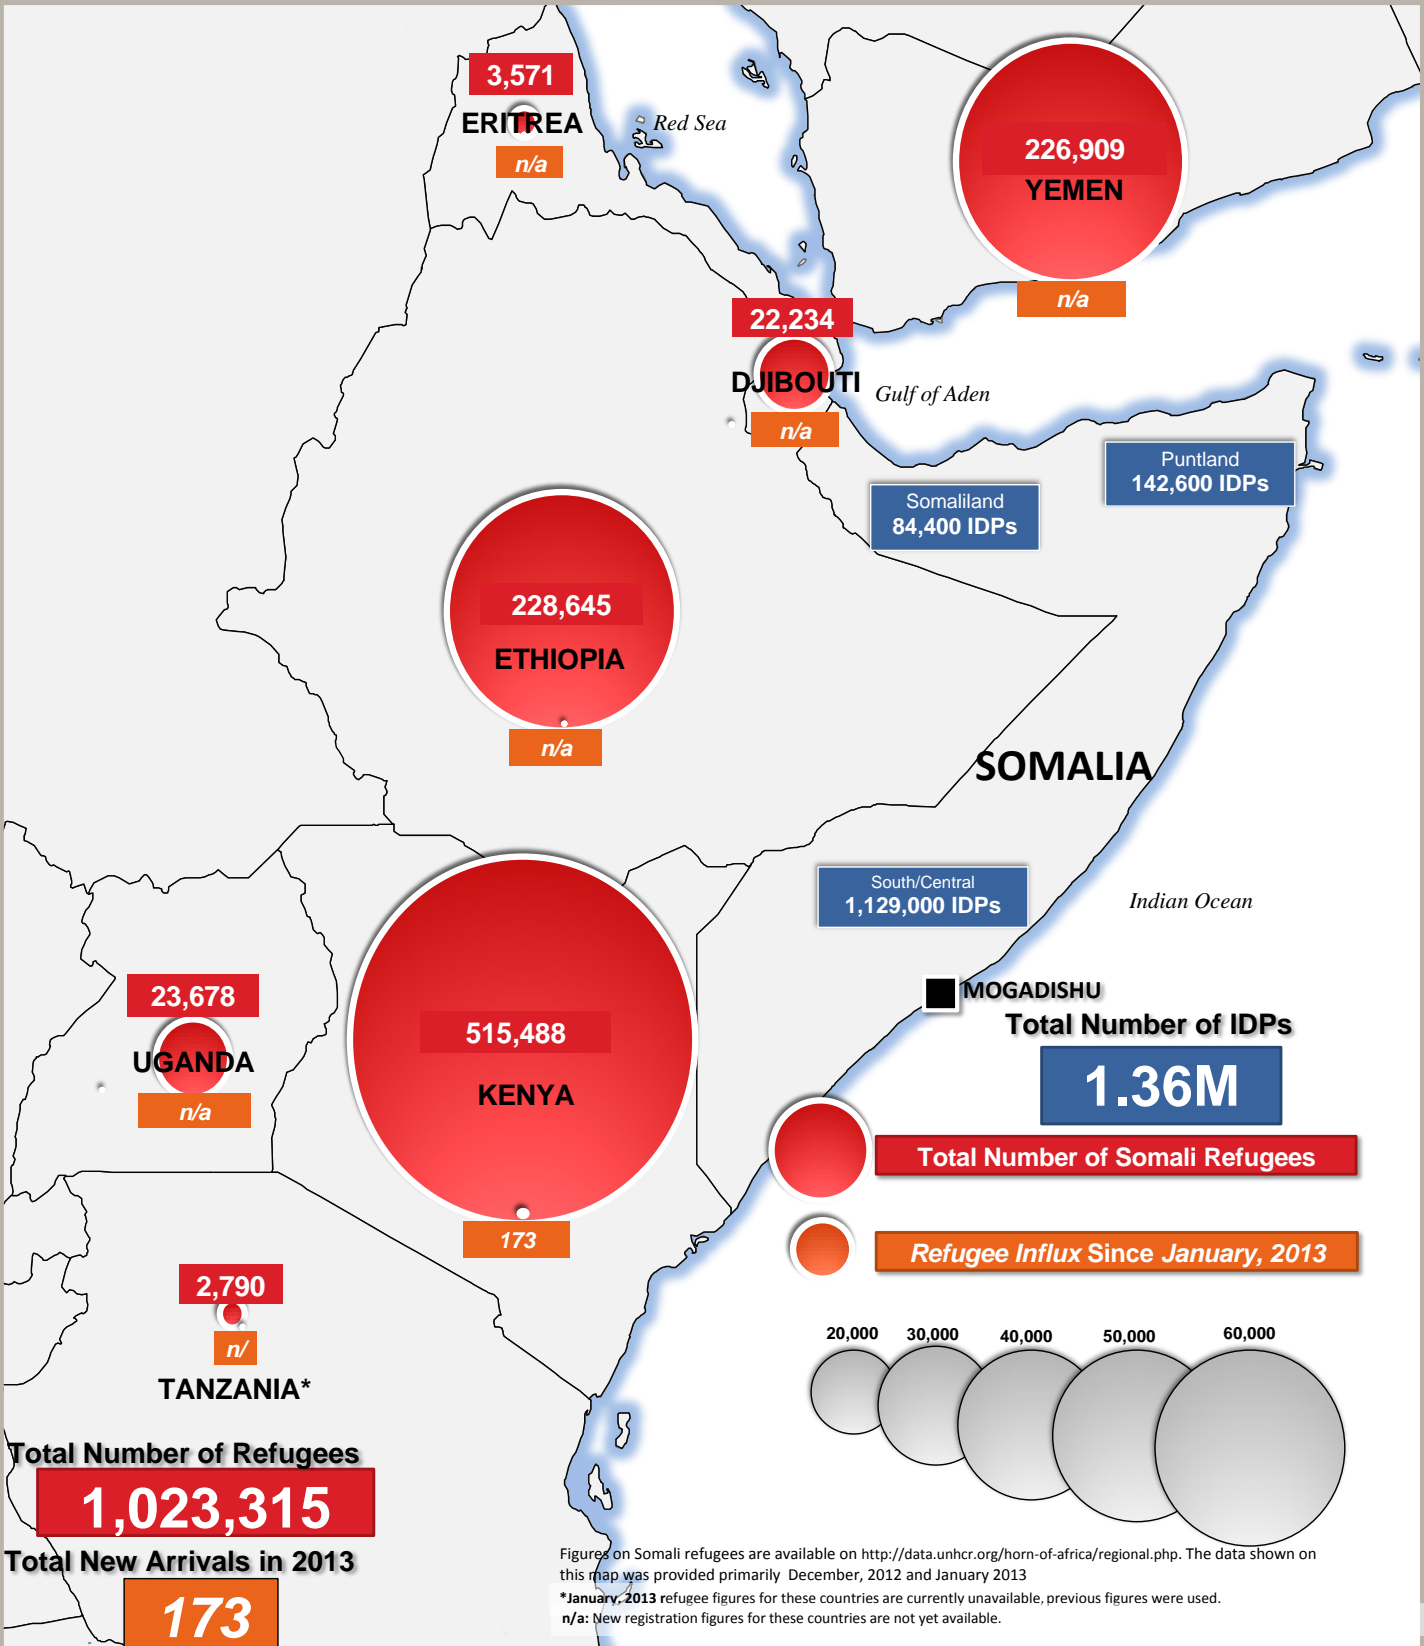

UNHCR
The UN
Refugee Agency