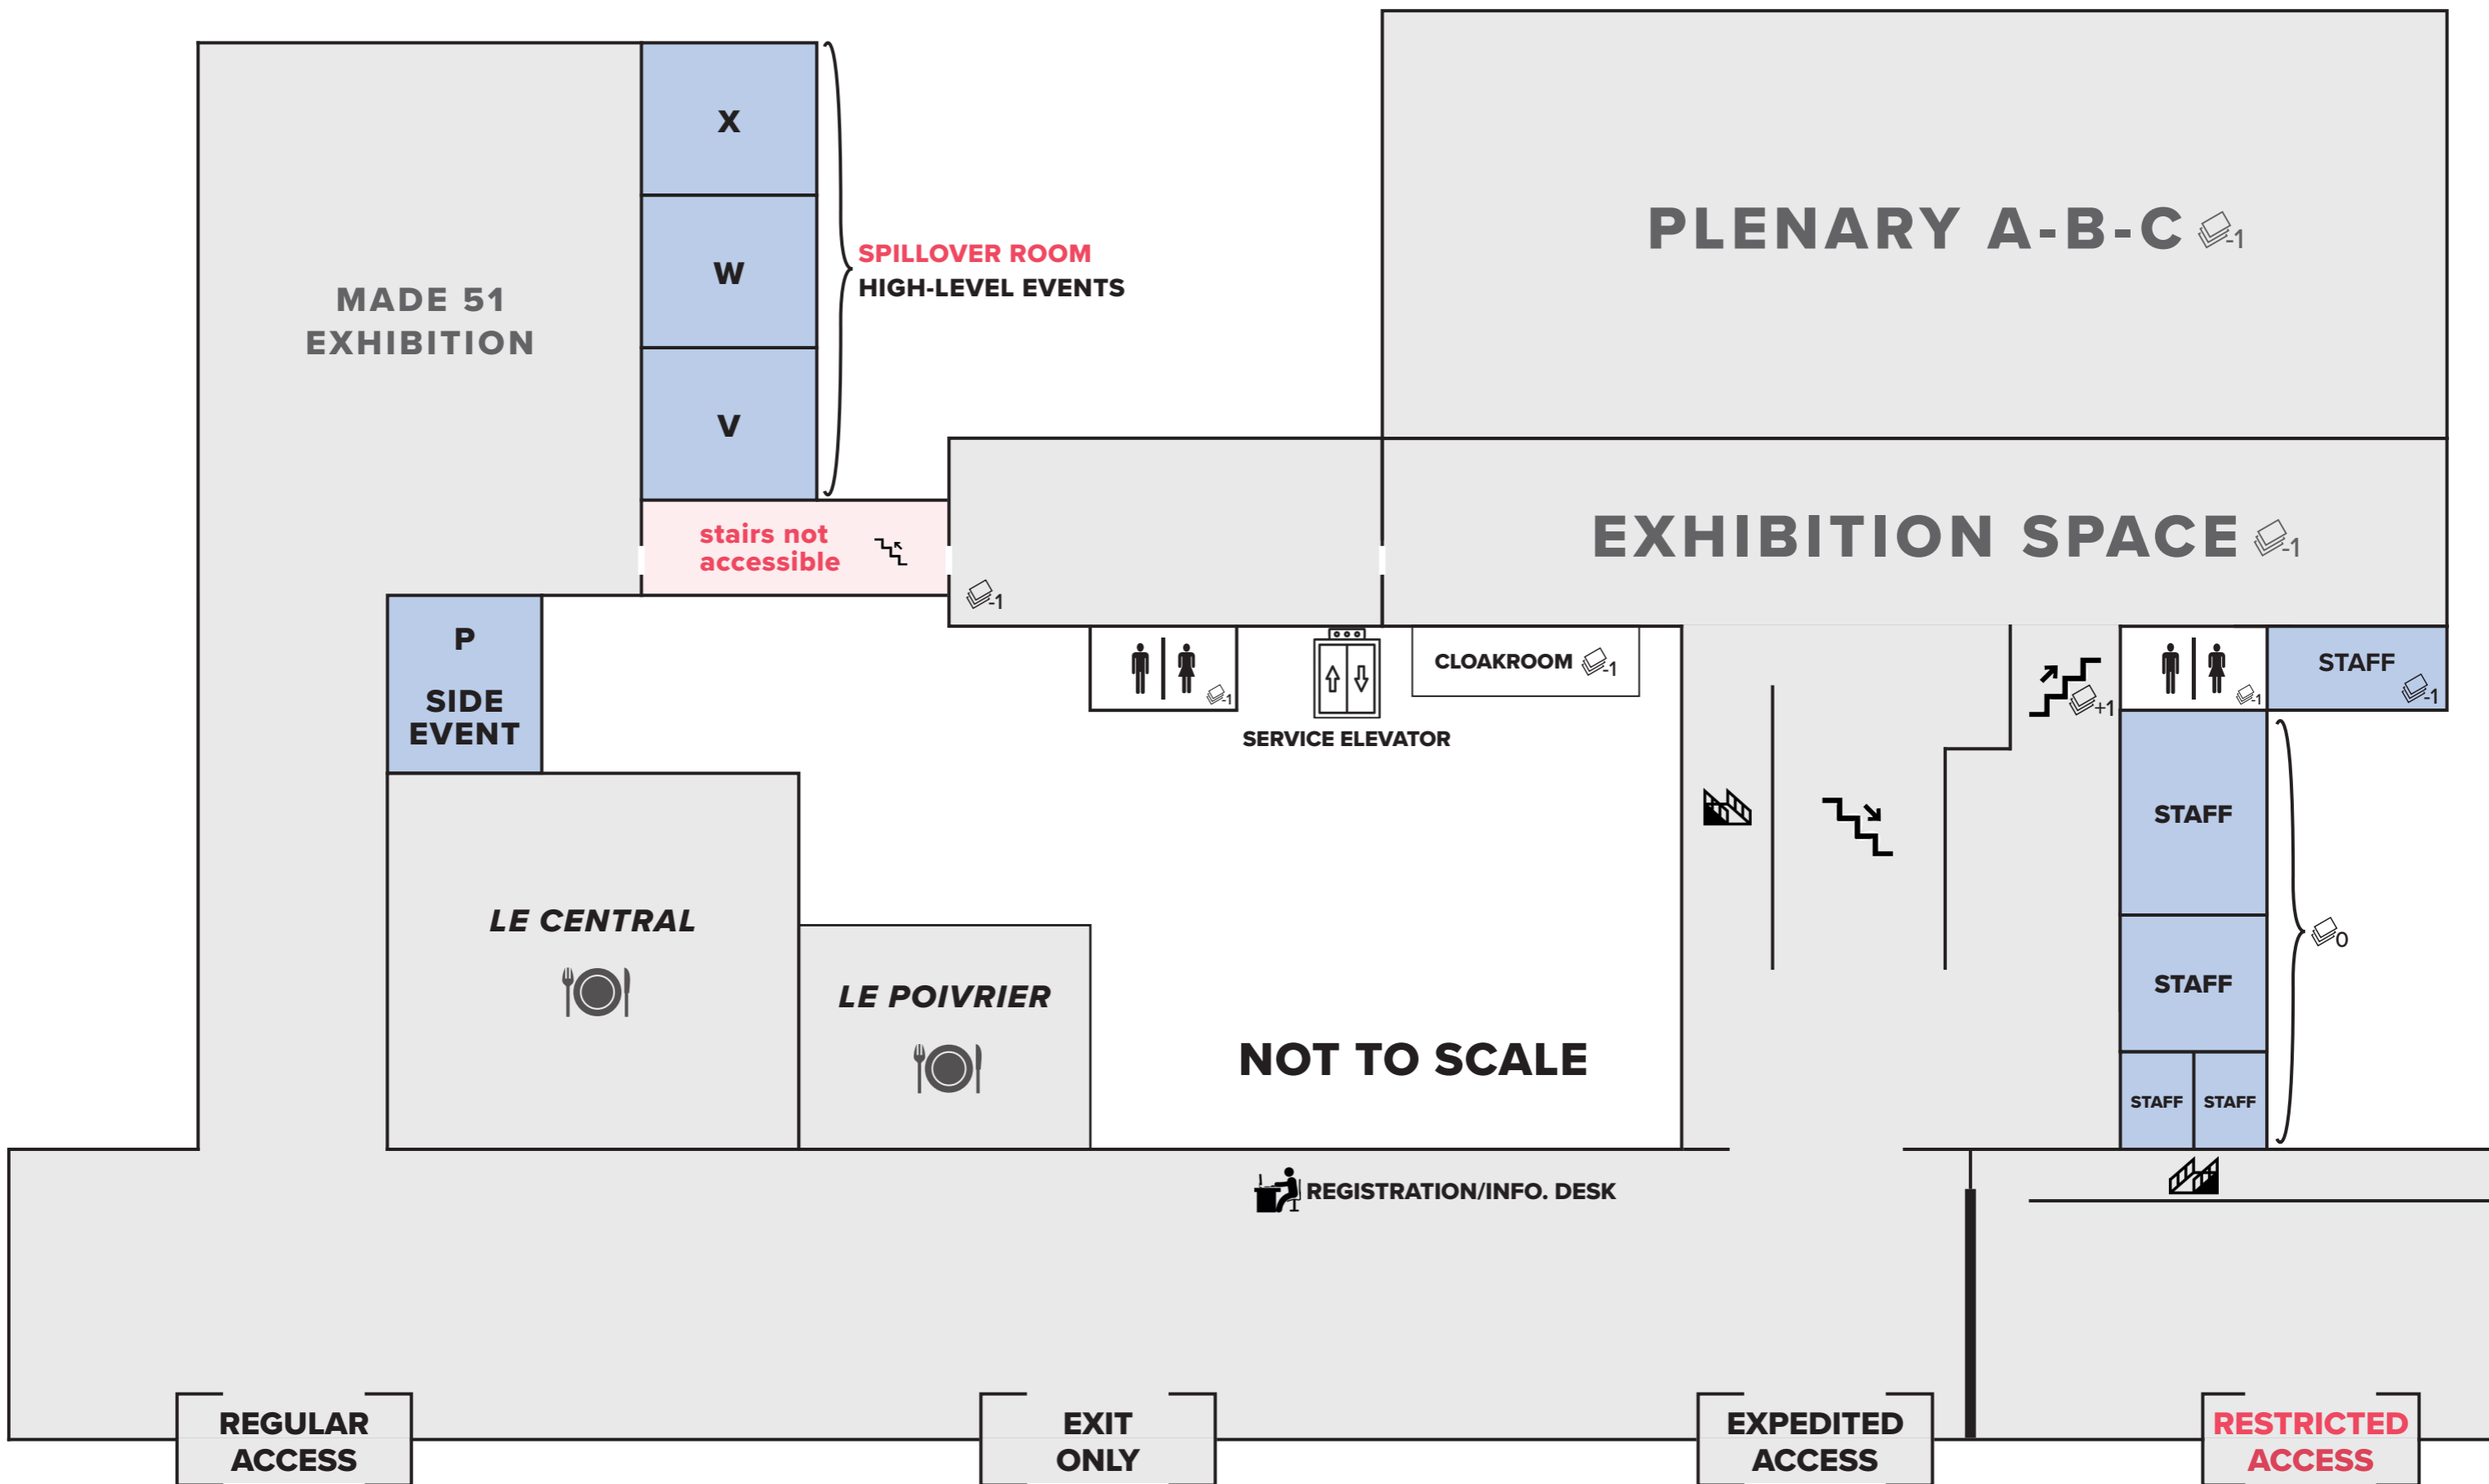

GLOBAL REFUGEE FORUM

13-15 DECEMBER 2023

PALEXPO · CONGRESS 1

■ morning of the first day only (13 December)

GLOBAL REFUGEE FORUM

13-15 DECEMBER 2023

PALEXPO · FIRST FLOOR

NOT TO SCALE

 Due to the participation of high-level dignitaries on 13 December, heightened security measures will be put in place, access to the first floor won't be possible on the first day (13 December a.m.).