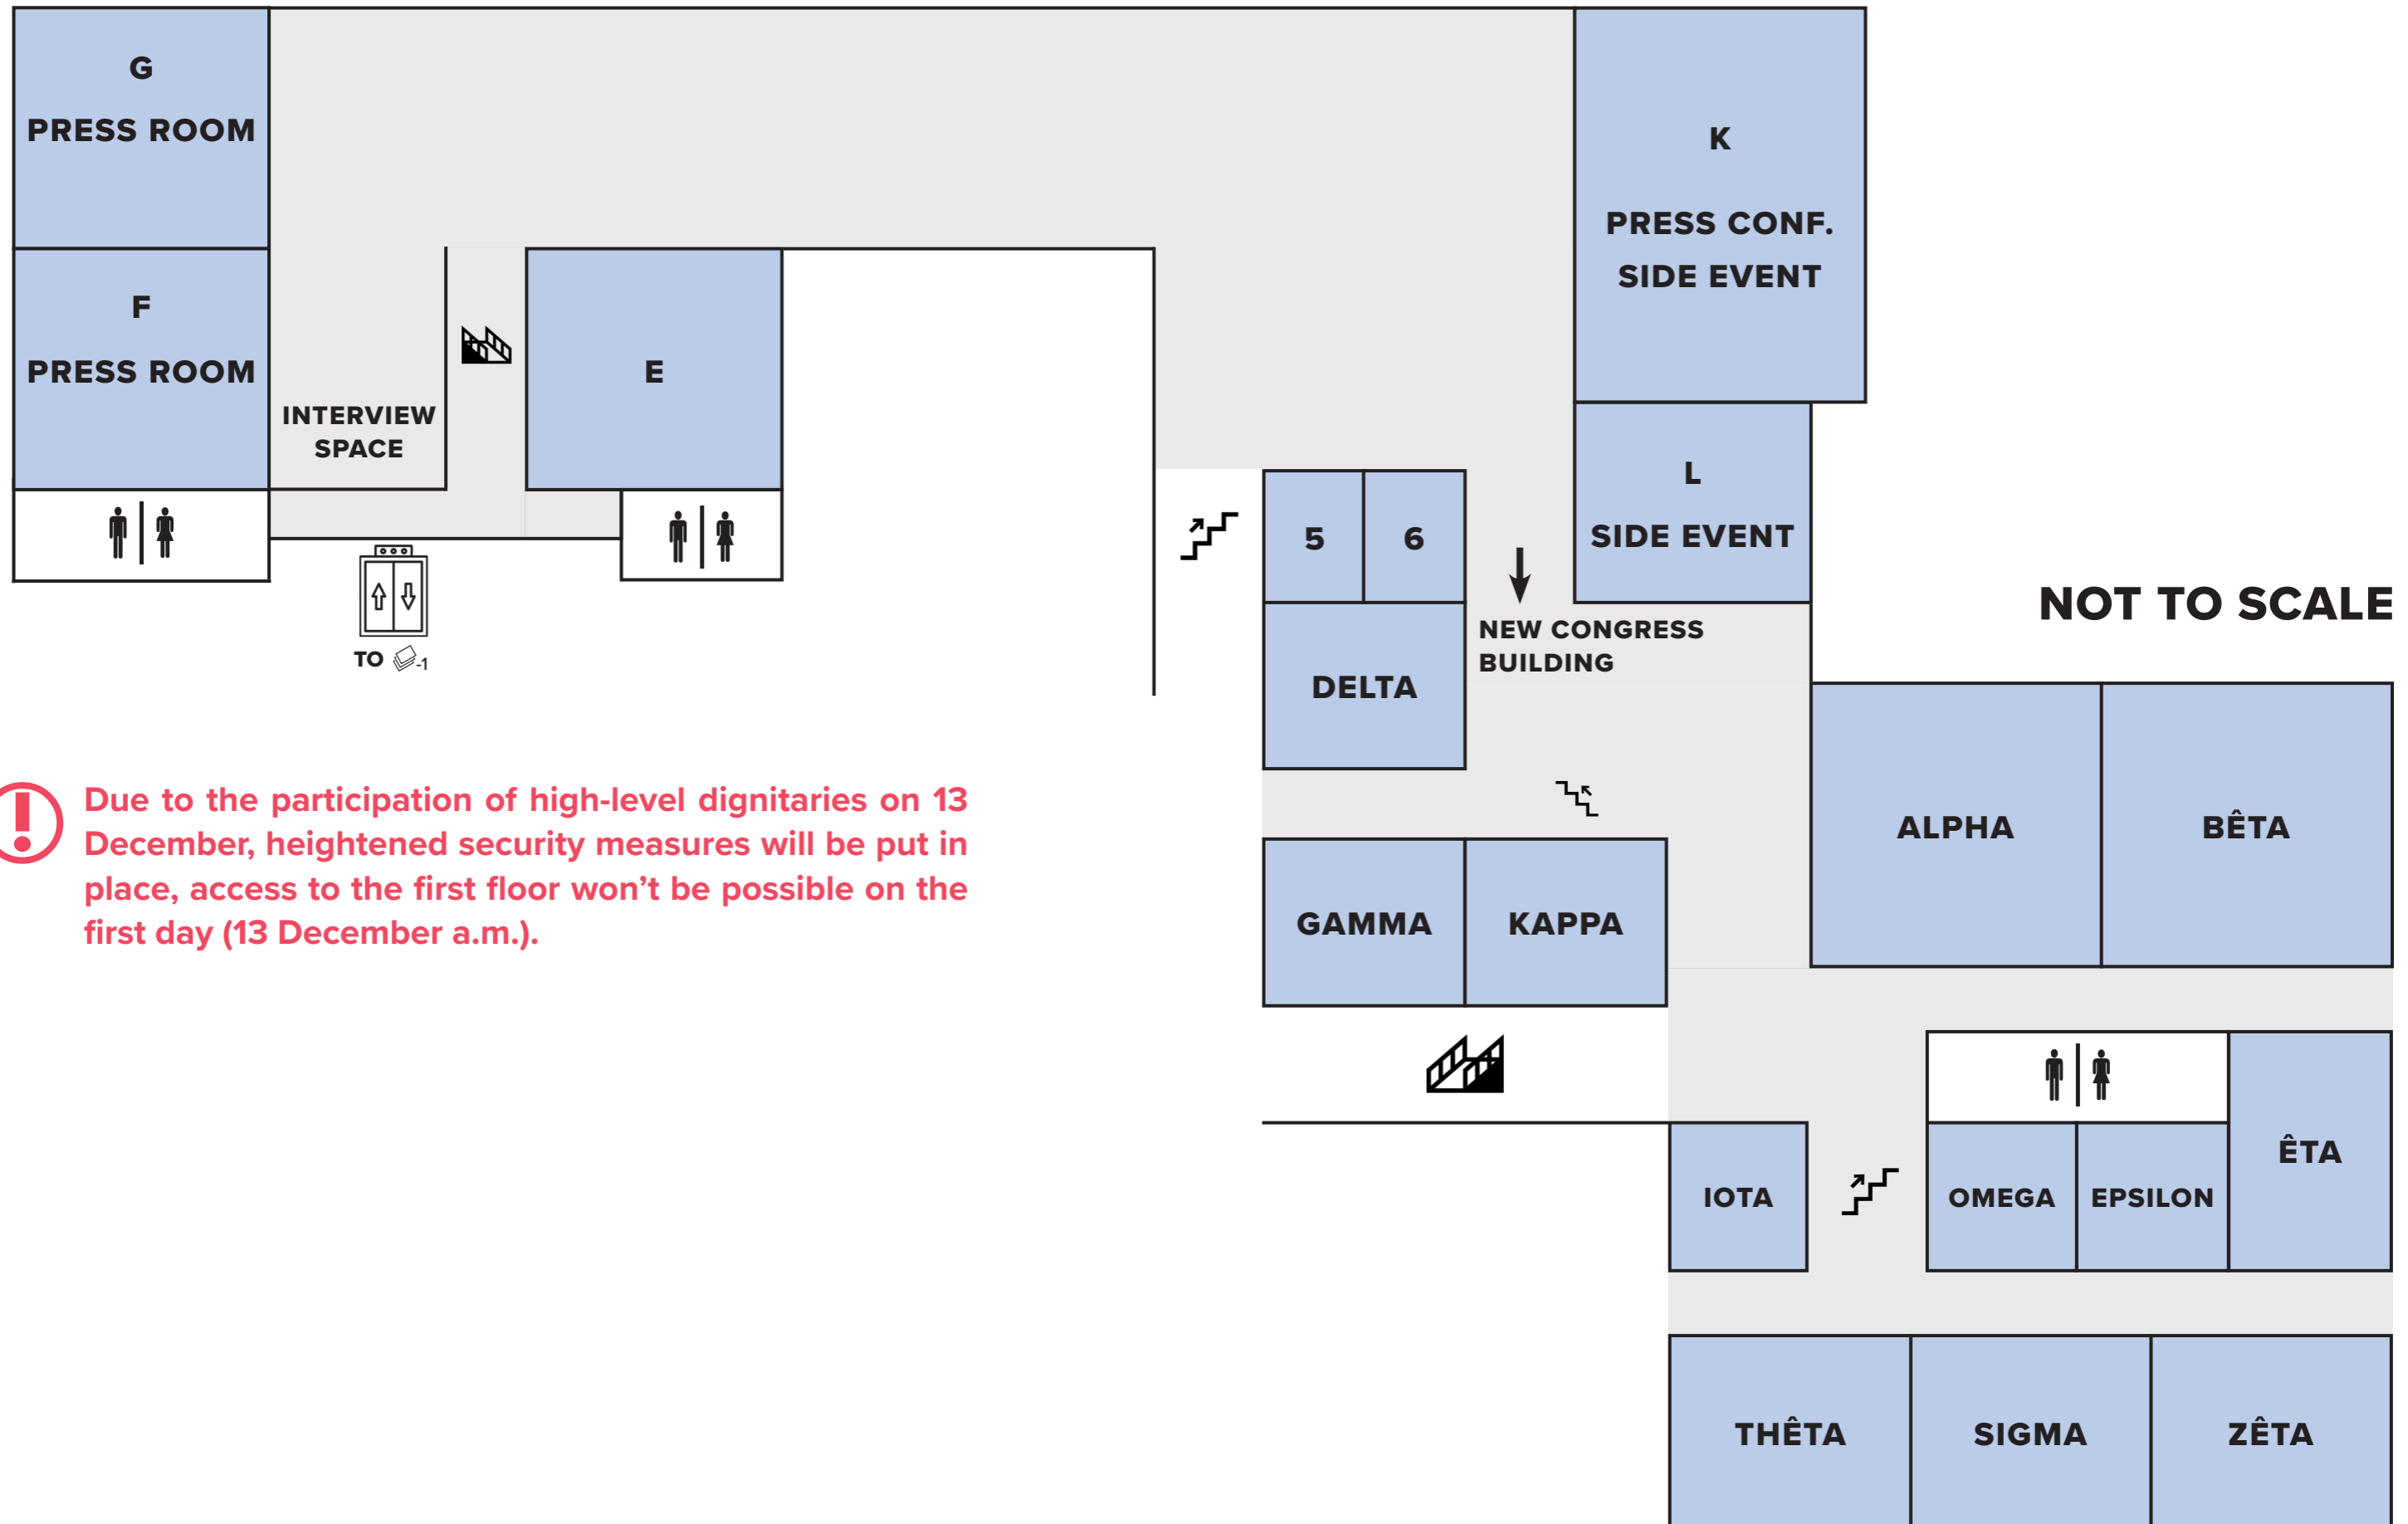

GLOBAL REFUGEE FORUM

13-15 DECEMBER 2023

PALEXPO · CONGRESS 1

■ morning of the first day only (13 December)

GLOBAL REFUGEE FORUM

13-15 DECEMBER 2023

PALEXPO · FIRST FLOOR

NOT TO SCALE

 Due to the participation of high-level dignitaries on 13 December, heightened security measures will be put in place, access to the first floor won't be possible on the first day (13 December a.m.).