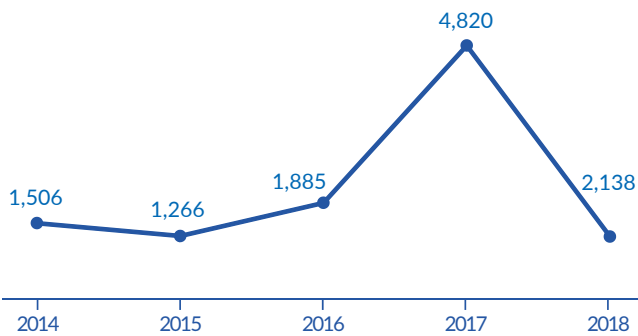

Romania

Total country population:

19,640,000

Source: 2

Persons of concern to UNHCR

5,871

Asylum seekers **1,487**

Refugees **4,157**

Stateless **227**

Source: 1

Asylum-seekers arriving in 2018

2,138

*Unaccompanied and separated children

Source: 1

Asylum-seekers arriving 2014-2018

Five most common countries of origin among asylum seekers arriving in 2018

Iraq, Syria, Iran, Bangladesh, Turkey

Number of people granted protection in 2018 **595**

Number of people granted protection in 2017 **1,234**

Number of people granted protection (2014-2018)

4,175

Source: 1