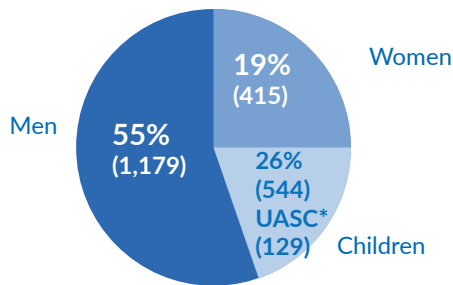

Romania

Total country population:

19,640,000

Source: 2

Persons of concern to UNHCR

5,871

Asylum seekers **1,487**

Refugees **4,157**

Stateless **227**

Source: 1

Asylum-seekers arriving in 2018

2,138

*Unaccompanied and separated children

Source: 1

Asylum-seekers arriving 2014-2018

Five most common countries of origin among asylum seekers arriving in 2018

Iraq, Syria, Iran, Bangladesh, Turkey

Number of people granted protection in 2018 **595**

Number of people granted protection in 2017 **1,234**

Number of people granted protection (2014-2018)

4,175

Source: 1