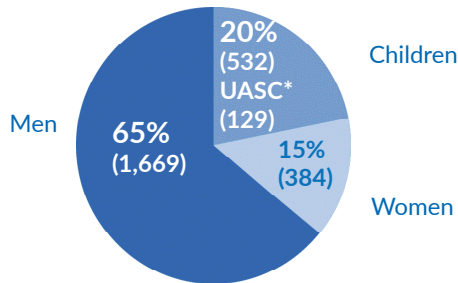

Romania

Total country population:

19,402,000

Source: 2

Persons of concern to UNHCR

5,939

Asylum seekers **922**

Refugees **4,727**

Stateless **290**

Source: 1

Asylum-seekers arriving in 2019

2,585

*Unaccompanied and separated children

Source: 1

Asylum-seekers arriving 2014-2019

Five most common countries of origin among asylum seekers arriving in 2019

Iraq, Syria, Afghanistan, Iran, Somalia

Number of people granted protection in 2019 **585**

Number of people granted protection in 2018 **595**

Number of people granted protection (2014-2019)

4,760

Source: 1