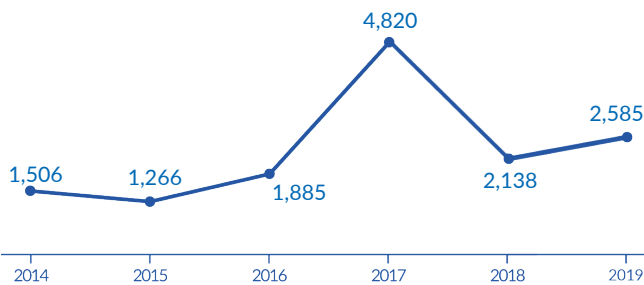

Romania

Total country population:

19,402,000

Source: 2

Persons of concern to UNHCR

5,939

Asylum seekers **922**

Refugees **4,727**

Stateless **290**

Source: 1

Asylum-seekers arriving in 2019

2,585

*Unaccompanied and separated children

Source: 1

Asylum-seekers arriving 2014-2019

Five most common countries of origin among asylum seekers arriving in 2019

Iraq, Syria, Afghanistan, Iran, Somalia

Number of people granted protection in 2019 **585**

Number of people granted protection in 2018 **595**

Number of people granted protection (2014-2019)

4,760

Source: 1