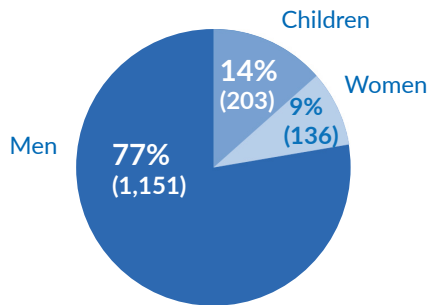

# Romania

Total country population:

**19,405,000**

Source: 2

Persons of concern to UNHCR

**5,150**

Asylum seekers

**2,412**

Refugees

**3,660**

Stateless

**276**

Source: 1

Asylum-seekers arriving in the first half of 2020

**1,490**

\*Unaccompanied and separated children

Source: 1

Asylum-seekers arriving 2014–2019

Five most common countries of origin among asylum seekers arriving in 2020

Syria, Afghanistan, Iraq, Morocco, Algeria

Number of people granted protection in 2020 Jan - June