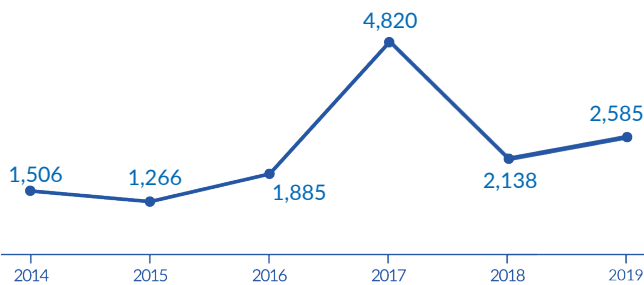

# Romania

Total country population:

**19,405,000**

Source: 2

Persons of concern to UNHCR

**5,150**

Asylum seekers

**2,412**

Refugees

**3,660**

Stateless

**276**

Source: 1

Asylum-seekers arriving in the first half of 2020

**1,490**

\*Unaccompanied and separated children

Source: 1

Asylum-seekers arriving 2014–2019

Five most common countries of origin among asylum seekers arriving in 2020

Syria, Afghanistan, Iraq, Morocco, Algeria

Number of people granted protection in 2020 Jan - June