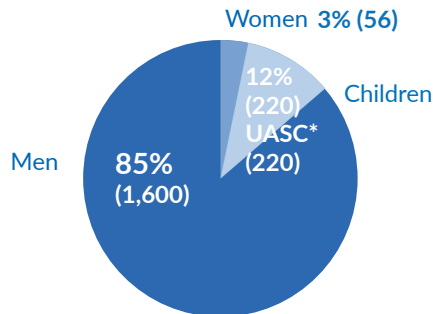

Slovenia

Total country population:

2,080,000

Source: 2

Persons of concern to UNHCR

4,604

Source: 1

Asylum seekers

3,883

Refugees

717

Stateless

4

Source: 1

Asylum-seekers arriving in the first half of 2020

2,438

*Unaccompanied and separated children

Source: 1

Asylum seekers arriving 2014-2019

Source: 2

Most common countries of origin among asylum seekers arriving in 2020

Morocco, Afghanistan, Algeria

Number of people granted protection in 2020 Jan - June