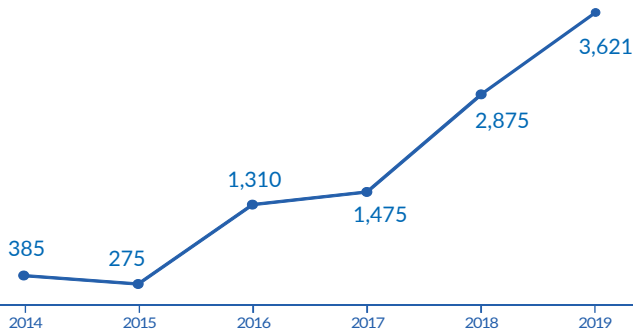

Slovenia

Total country population:

2,080,000

Source: 2

Persons of concern to UNHCR

4,604

Source: 1

Asylum seekers

3,883

Refugees

717

Stateless

4

Source: 1

Asylum-seekers arriving in the first half of 2020

2,438

*Unaccompanied and separated children

Source: 1

Asylum seekers arriving 2014-2019

Source: 2

Most common countries of origin among asylum seekers arriving in 2020

Morocco, Afghanistan, Algeria

Number of people granted protection in 2020 Jan - June