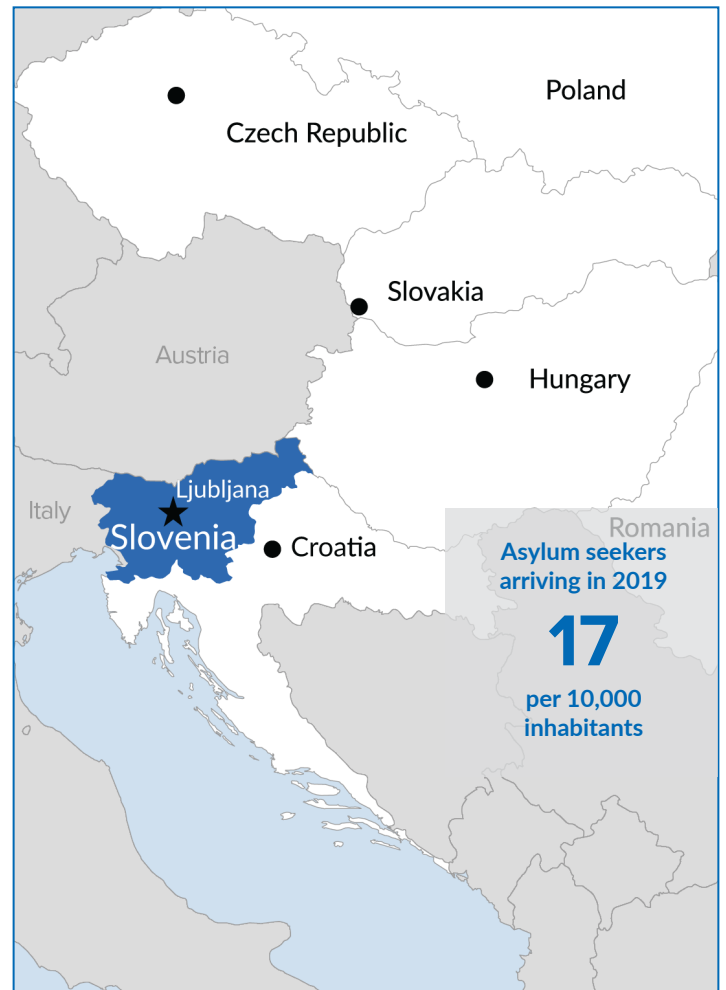

Slovenia

Total country population:

2,080,000

Source: 2

Persons of concern to UNHCR

4,604

Source: 1

Asylum seekers

3,883

Refugees

717

Stateless

4

Source: 1

Asylum-seekers arriving in the first half of 2020

2,438

*Unaccompanied and separated children

Source: 1

Asylum seekers arriving 2014-2019

Source: 2

Most common countries of origin among asylum seekers arriving in 2020

Morocco, Afghanistan, Algeria

Number of people granted protection in 2020 Jan - June

69

Number of people granted protection in 2019

85

Source: 1

Number of people granted protection since 2014

668

Refugees resettled and relocated since 2014

288