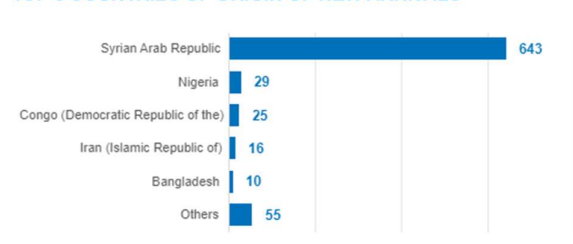

TOP 5 COUNTRIES OF ORIGIN OF NEW ARRIVALS

Key FIGURES & comparisons

Total arrivals this month: 778 persons
+27.5% compared with January 2023.

Total number of boats this month: 8
compared with **0 boats** in January 2023.

*Note: For an overview of asylum applications and decisions, please see our monthly **Country Fact Sheet**.*