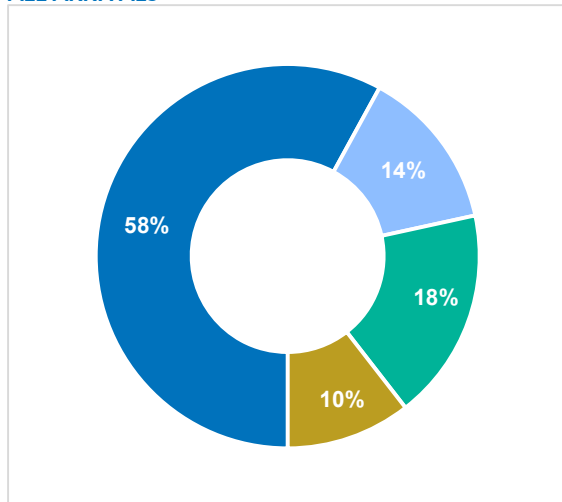

Age-Gender Breakdown

ALL ARRIVALS

■ Men ■ Women ■ Accompanied Children ■ Unaccompanied Children