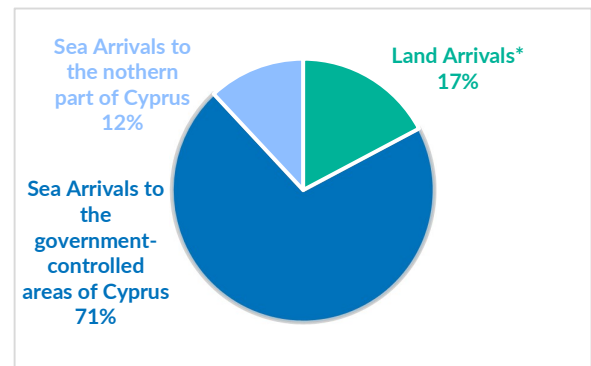

SEA AND LAND ARRIVALS

*Land arrivals include individuals who arrived in the northern part of Cyprus by air and crossed the Green Line into the government-controlled areas of Cyprus.