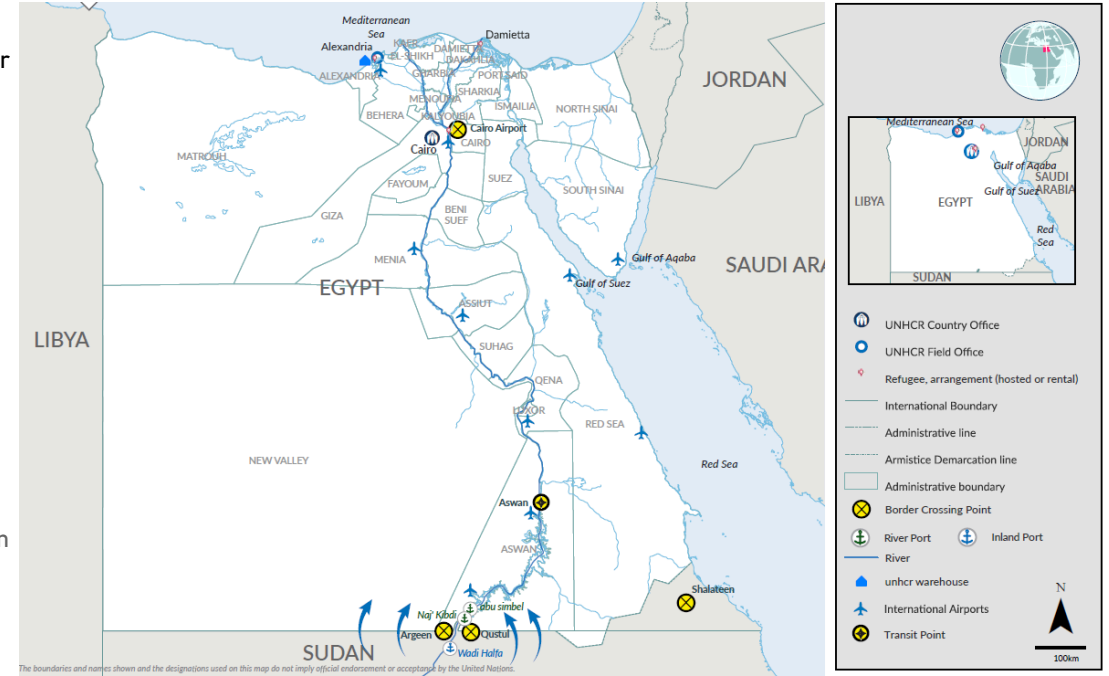

Introduction

Due to the outbreak of conflict in Sudan between the Sudanese Armed Forces (SAF) and the Rapid Support Forces (RSF), over **508,827** (98% are Sudanese) have entered Egypt to flee the violence. This dashboard gives an overview of arrivals and registration trends.

 **508,827** Individuals arrived (post conflict, since 15th April 2023) according to Govt. of Egypt/MFA

 **489,685** Individuals who arrived from Sudan scheduled for registration (appointments)

 **237,712** Newly registered individuals **49%** Registered, out of total individuals scheduled for registration

237,712
Individuals

49%
Reg. %

28,714
12%

** Individuals who arrived from Sudan, registered & processed for emergency cash assistance.