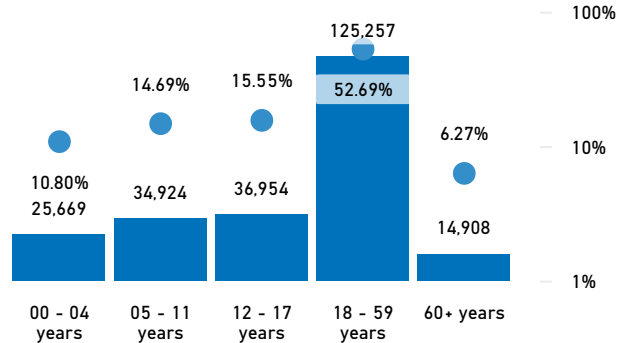

Introduction

Due to the outbreak of conflict in Sudan between the Sudanese Armed Forces (SAF) and the Rapid Support Forces (RSF), over **508,827** (98% are Sudanese) have entered Egypt to flee the violence. This dashboard gives an overview of arrivals and registration trends.

 **508,827** Individuals arrived (post conflict, since 15th April 2023) according to Govt. of Egypt/MFA

 **489,685** Individuals who arrived from Sudan scheduled for registration (appointments)

 **237,712** Newly registered individuals **49%** Registered, out of total individuals scheduled for registration

New Arrivals Registered

New Arrivals By Gender

Age Groups

Registration Appointment Trend

Overall registered population

588,255
Individuals

Gender (Head of Households)

● Male ● Female