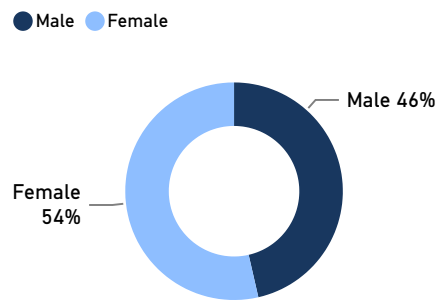

Introduction

Due to the outbreak of conflict in Sudan between the Sudanese Armed Forces (SAF) and the Rapid Support Forces (RSF), over **508,827** (98% are Sudanese) have entered Egypt to flee the violence. This dashboard gives an overview of arrivals and registration trends.

 **508,827** Individuals arrived (post conflict, since 15th April 2023) according to Govt. of Egypt/MFA

 **489,685** Individuals who arrived from Sudan scheduled for registration (appointments)

 **237,712** Newly registered individuals **49%** Registered, out of total individuals scheduled for registration

New Arrivals Registered

New Arrivals By Gender

Age Groups

Registration Appointment Trend

Overall registered population

588,255
Individuals

Gender (Head of Households)

● Male ● Female