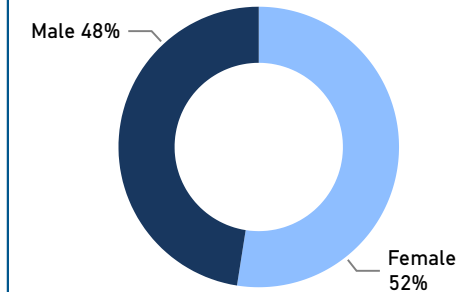

Gender (Head of households)

● Female ● Male