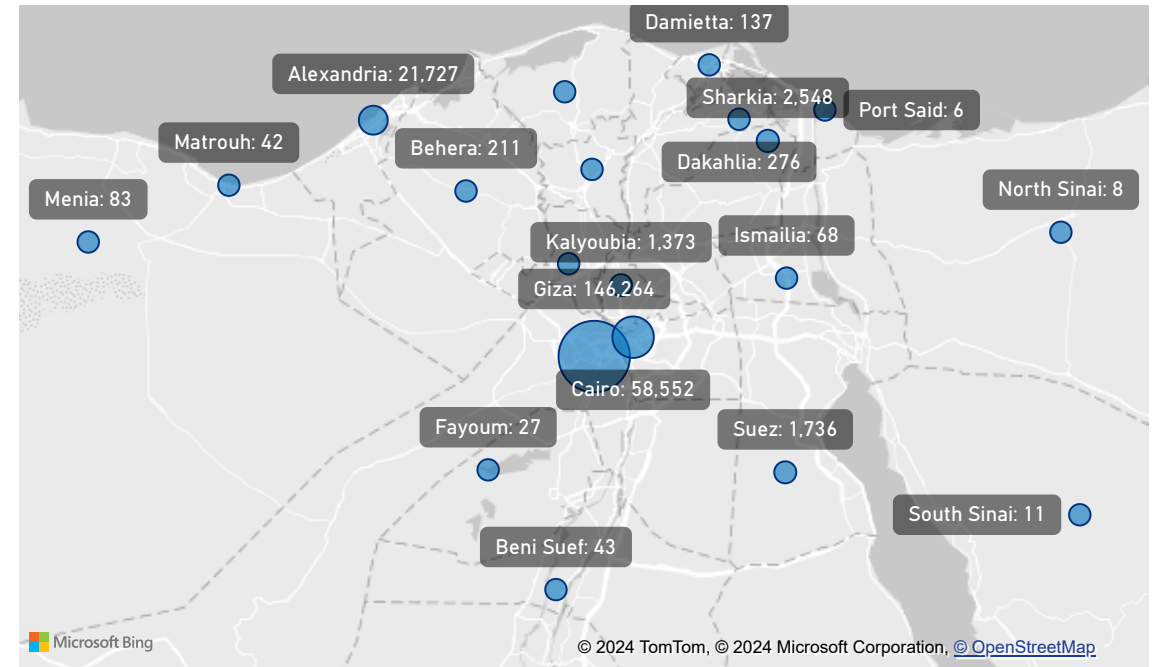

Introduction

Due to the outbreak of conflict in Sudan between the Sudanese Armed Forces (SAF) and the Rapid Support Forces (RSF), over **508,827** (98% are Sudanese) have entered Egypt to flee the violence. This dashboard gives an overview of arrivals and registration trends.

New Arrivals Registered

New Arrivals By Gender

Age Groups

Registration Appointment Trend

Overall registered population

588,255
Individuals

Gender (Head of Households)

● Male ● Female

New arrivals from Sudan provided with appointments

205,520
Total Households

489,685
Total Individuals

Gender (Head of households)

● Female ● Male

New arrivals from Sudan registered

104,793
Total Registered Households

237,712
Individuals

49%
Reg. %

28,714
12%

** Individuals who arrived from Sudan, registered & processed for emergency cash assistance.