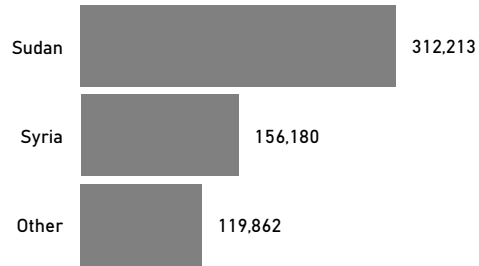

Introduction

Due to the outbreak of conflict in Sudan between the Sudanese Armed Forces (SAF) and the Rapid Support Forces (RSF), over **508,827** (98% are Sudanese) have entered Egypt to flee the violence. This dashboard gives an overview of arrivals and registration trends.

 **508,827** Individuals arrived (post conflict, since 15th April 2023) according to Govt. of Egypt/MFA

 **489,685** Individuals who arrived from Sudan scheduled for registration (appointments)

 **237,712** Newly registered individuals **49%** Registered, out of total individuals scheduled for registration

New Arrivals Registered

New Arrivals By Gender

Age Groups

Registration Appointment Trend

Overall registered population

588,255
Individuals

Gender (Head of Households)

● Male ● Female