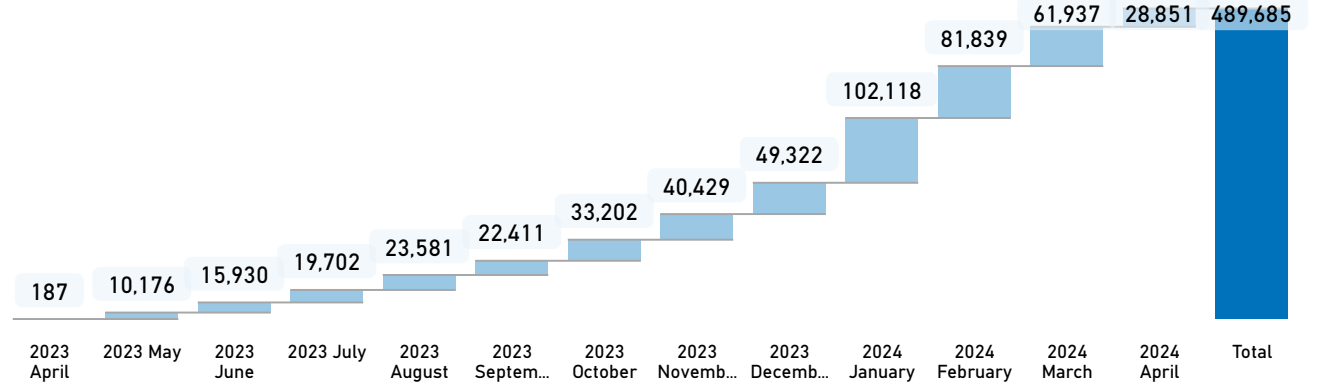

Introduction

Due to the outbreak of conflict in Sudan between the Sudanese Armed Forces (SAF) and the Rapid Support Forces (RSF), over **508,827** (98% are Sudanese) have entered Egypt to flee the violence. This dashboard gives an overview of arrivals and registration trends.

 **508,827** Individuals arrived (post conflict, since 15th April 2023) according to Govt. of Egypt/MFA

 **489,685** Individuals who arrived from Sudan scheduled for registration (appointments)

 **237,712** Newly registered individuals **49%** Registered, out of total individuals scheduled for registration

New Arrivals Registered

New Arrivals By Gender

Age Groups

Registration Appointment Trend

Overall registered population

588,255
Individuals

Gender (Head of Households)

● Male ● Female