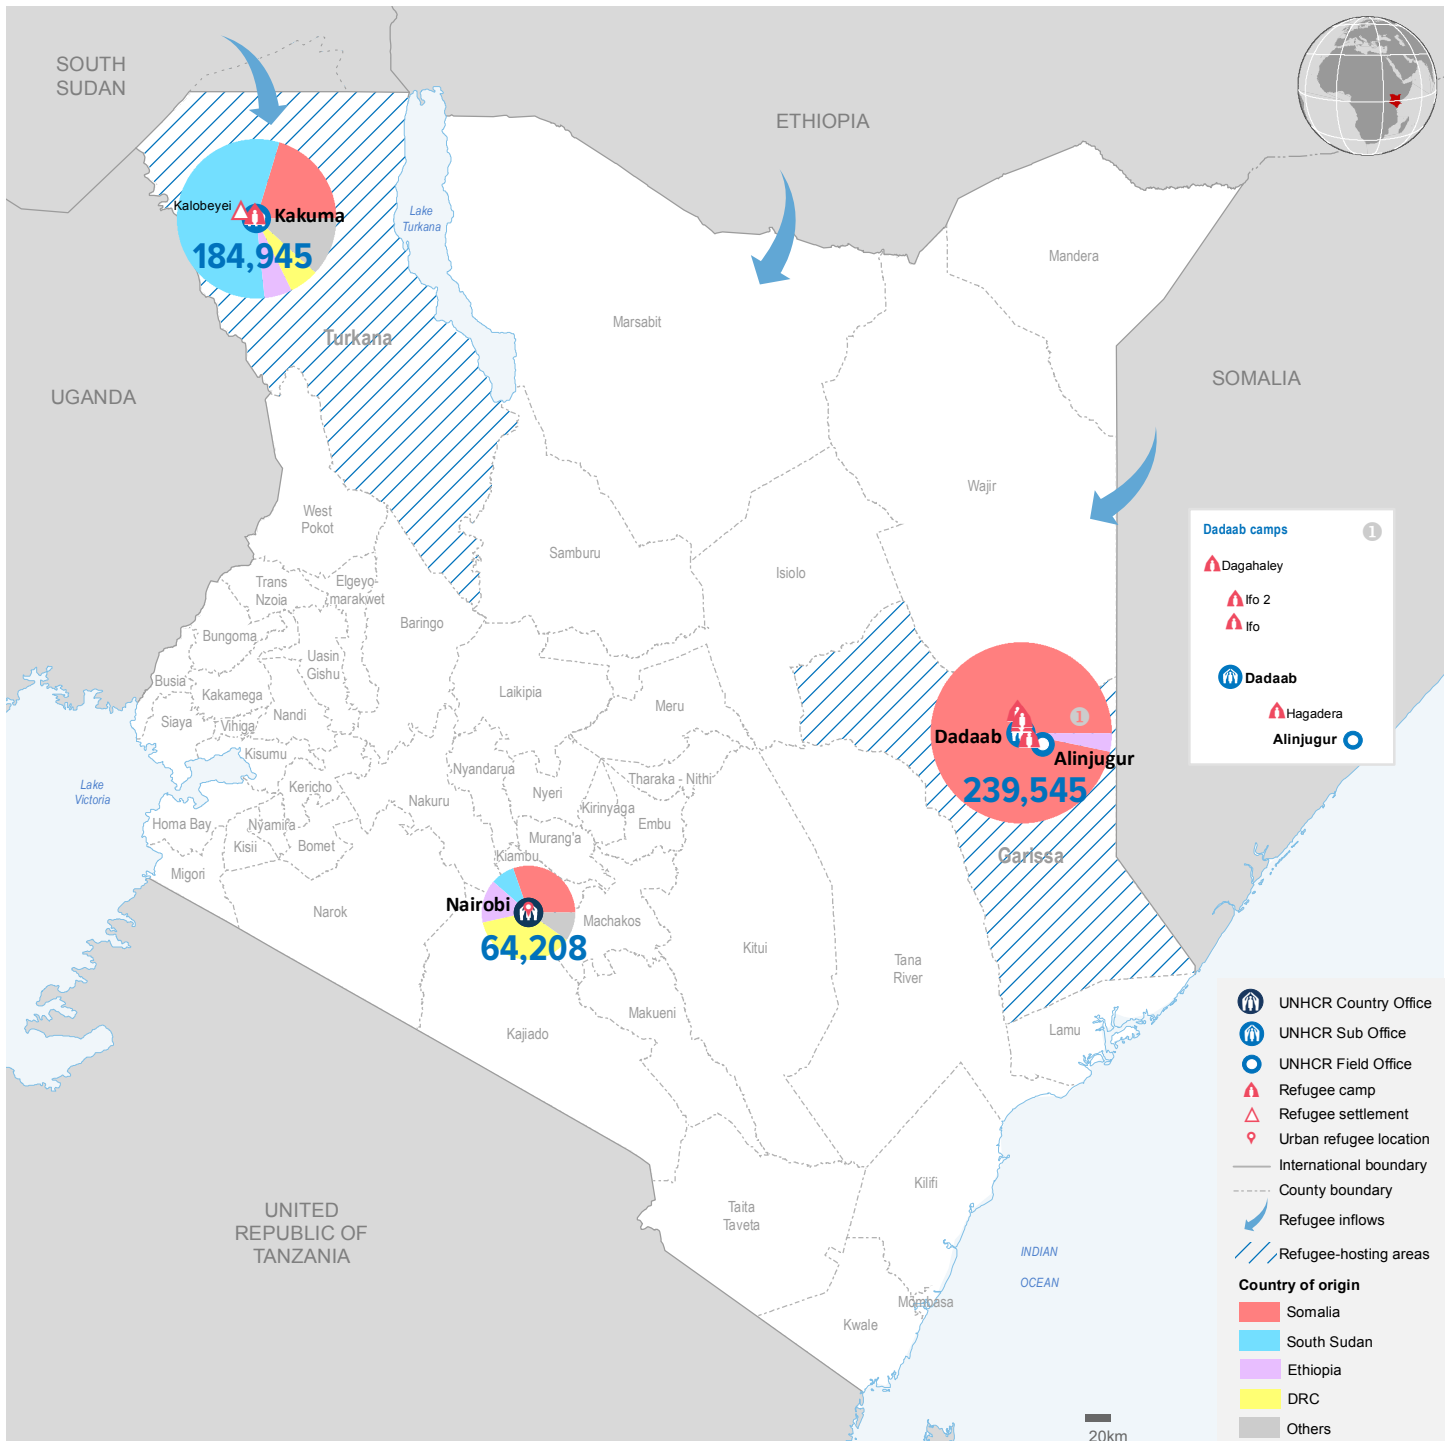

KENYA

Registered refugees and asylum-seekers

as of 30 September 2017

488,698

REGISTERED REFUGEES AND ASYLUM-SEEKERS

HOST LOCATIONS

COUNTRIES OF ORIGIN

DEMOGRAPHICS | age and gender

LEGAL STATUS

The boundaries and names shown and the designations used on this map do not imply official endorsement or acceptance by the United Nations.