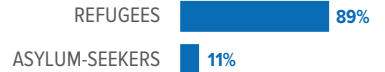

LEGAL STATUS

The boundaries and names shown and the designations used on this map do not imply official endorsement or acceptance by the United Nations.