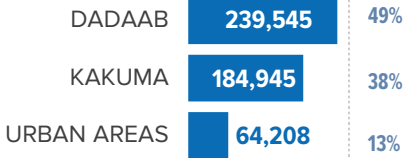

KENYA

Registered refugees and asylum-seekers

as of 30 September 2017

488,698

REGISTERED REFUGEES AND ASYLUM-SEEKERS

HOST LOCATIONS

COUNTRIES OF ORIGIN

DEMOGRAPHICS | age and gender