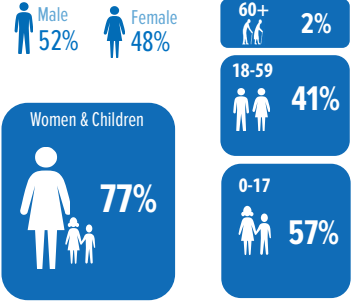

KENYA

Registered refugees and asylum-seekers

as of 30 September 2017

488,698

REGISTERED REFUGEES AND ASYLUM-SEEKERS

HOST LOCATIONS

COUNTRIES OF ORIGIN

DEMOGRAPHICS | age and gender