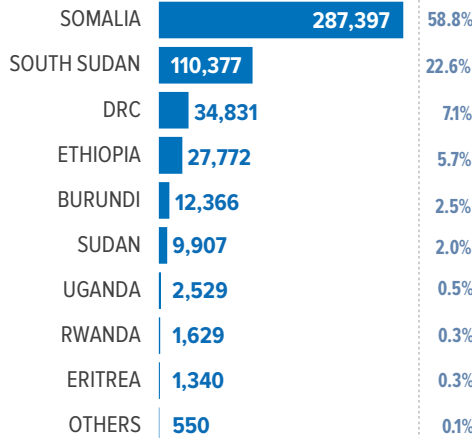

KENYA

Registered refugees and asylum-seekers

as of 30 September 2017

488,698

REGISTERED REFUGEES AND ASYLUM-SEEKERS

HOST LOCATIONS

COUNTRIES OF ORIGIN

DEMOGRAPHICS | age and gender

LEGAL STATUS

The boundaries and names shown and the designations used on this map do not imply official endorsement or acceptance by the United Nations.