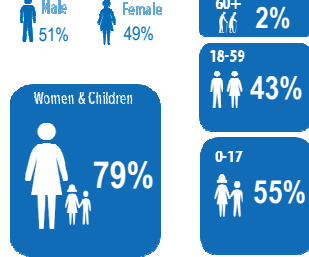

KENYA

Registered refugees and asylum-seekers

as of 31 January 2018

486,460

REGISTERED REFUGEES AND ASYLUM-SEEKERS

HOST LOCATIONS

87%
Living in camps

13%
Living in urban areas

COUNTRIES OF ORIGIN

DEMOGRAPHICS

age and gender

LEGAL STATUS

The boundaries and names shown and the designations used on this map do not imply official endorsement or acceptance by the United Nations.

Sources: UNHCR Kenya. Statistics based on UNHCR's Refugee Registration System, proGres Author: UNHCR Kenya - Data Management Unit Nairobi Feedback: kennaodm@unhcr.org