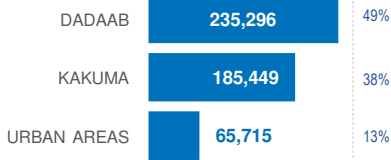

KENYA

Registered refugees and asylum-seekers

as of 31 January 2018

486,460

REGISTERED REFUGEES AND ASYLUM-SEEKERS

HOST LOCATIONS

87%
Living in camps

13%
Living in urban areas