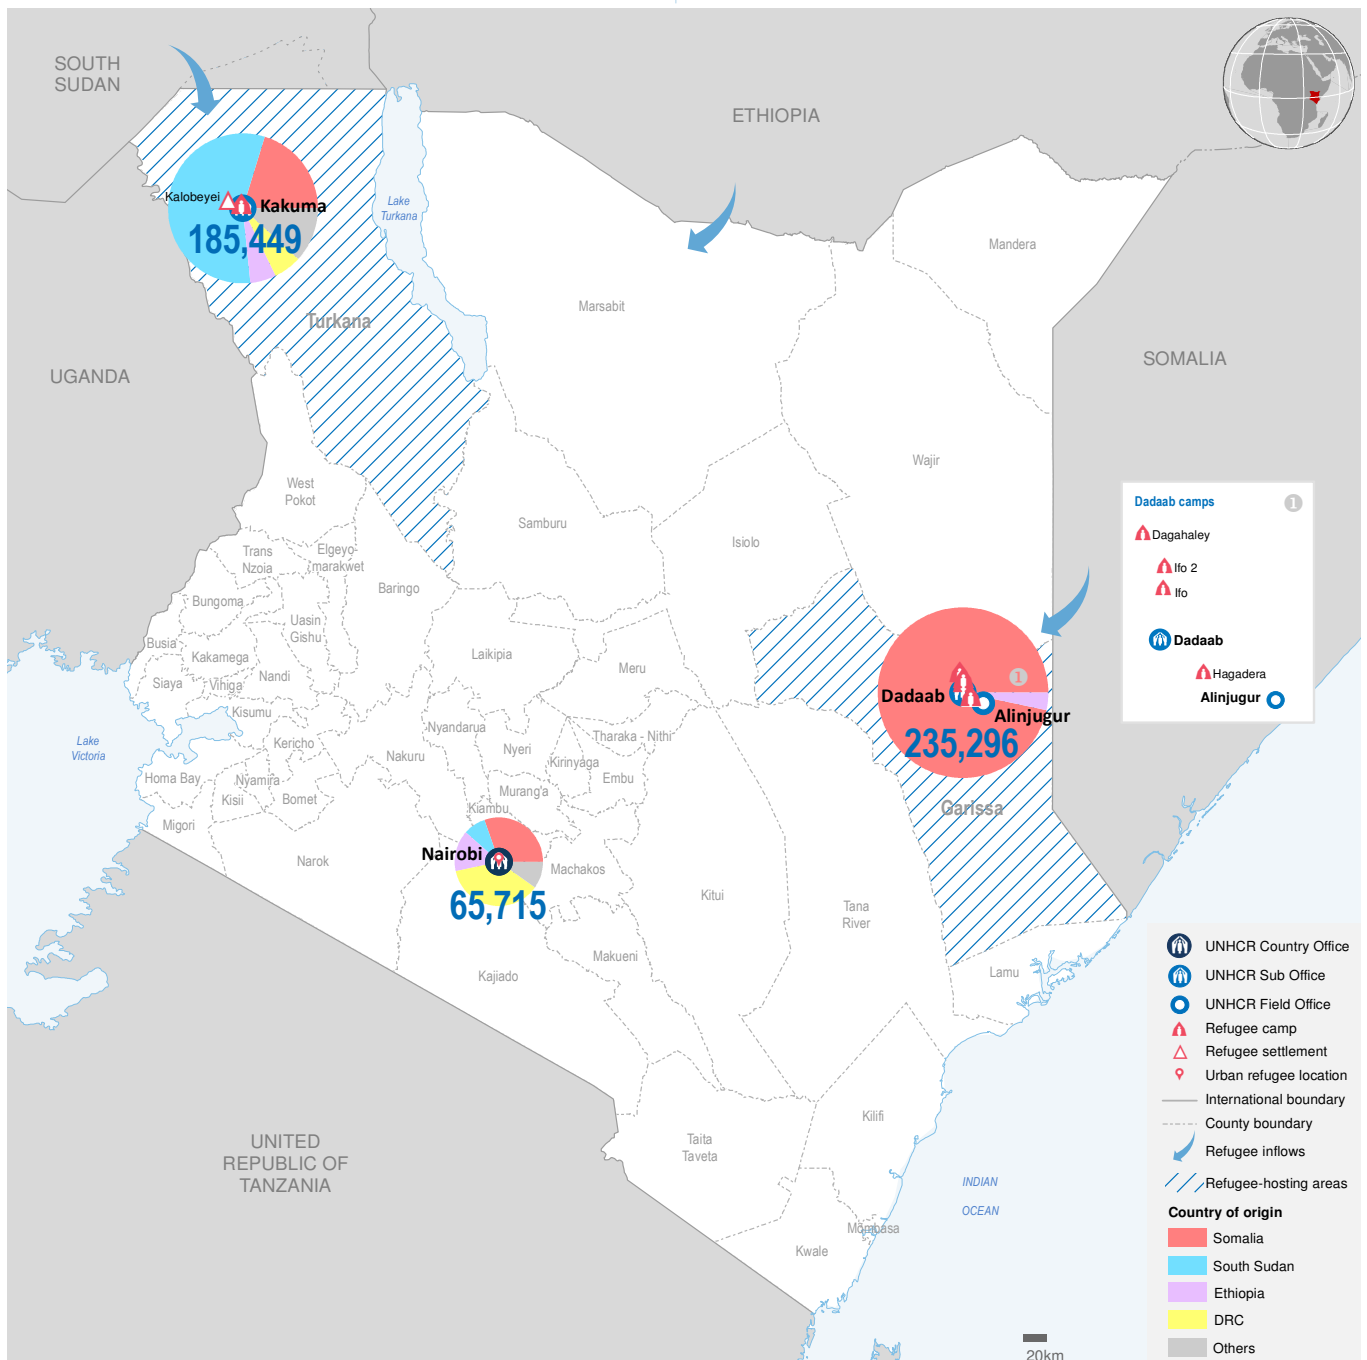

KENYA

Registered refugees and asylum-seekers

as of 31 January 2018

486,460

REGISTERED REFUGEES AND ASYLUM-SEEKERS

HOST LOCATIONS

87%
Living in camps

13%
Living in urban areas

COUNTRIES OF ORIGIN

DEMOGRAPHICS

age and gender

LEGAL STATUS

The boundaries and names shown and the designations used on this map do not imply official endorsement or acceptance by the United Nations.

Sources: UNHCR Kenya. Statistics based on UNHCR's Refugee Registration System, proGres Author: UNHCR Kenya - Data Management Unit Nairobi Feedback: kennaodm@unhcr.org