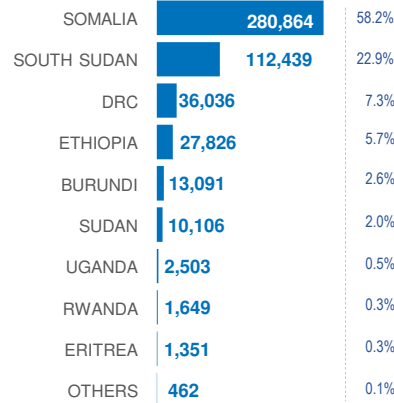

KENYA

Registered refugees and asylum-seekers

as of 31 January 2018

486,460

REGISTERED REFUGEES AND ASYLUM-SEEKERS

HOST LOCATIONS

87%
Living in camps

13%
Living in urban areas

COUNTRIES OF ORIGIN

DEMOGRAPHICS

age and gender

LEGAL STATUS

The boundaries and names shown and the designations used on this map do not imply official endorsement or acceptance by the United Nations.

Sources: UNHCR Kenya. Statistics based on UNHCR's Refugee Registration System, proGres Author: UNHCR Kenya - Data Management Unit Nairobi Feedback: kennaodm@unhcr.org