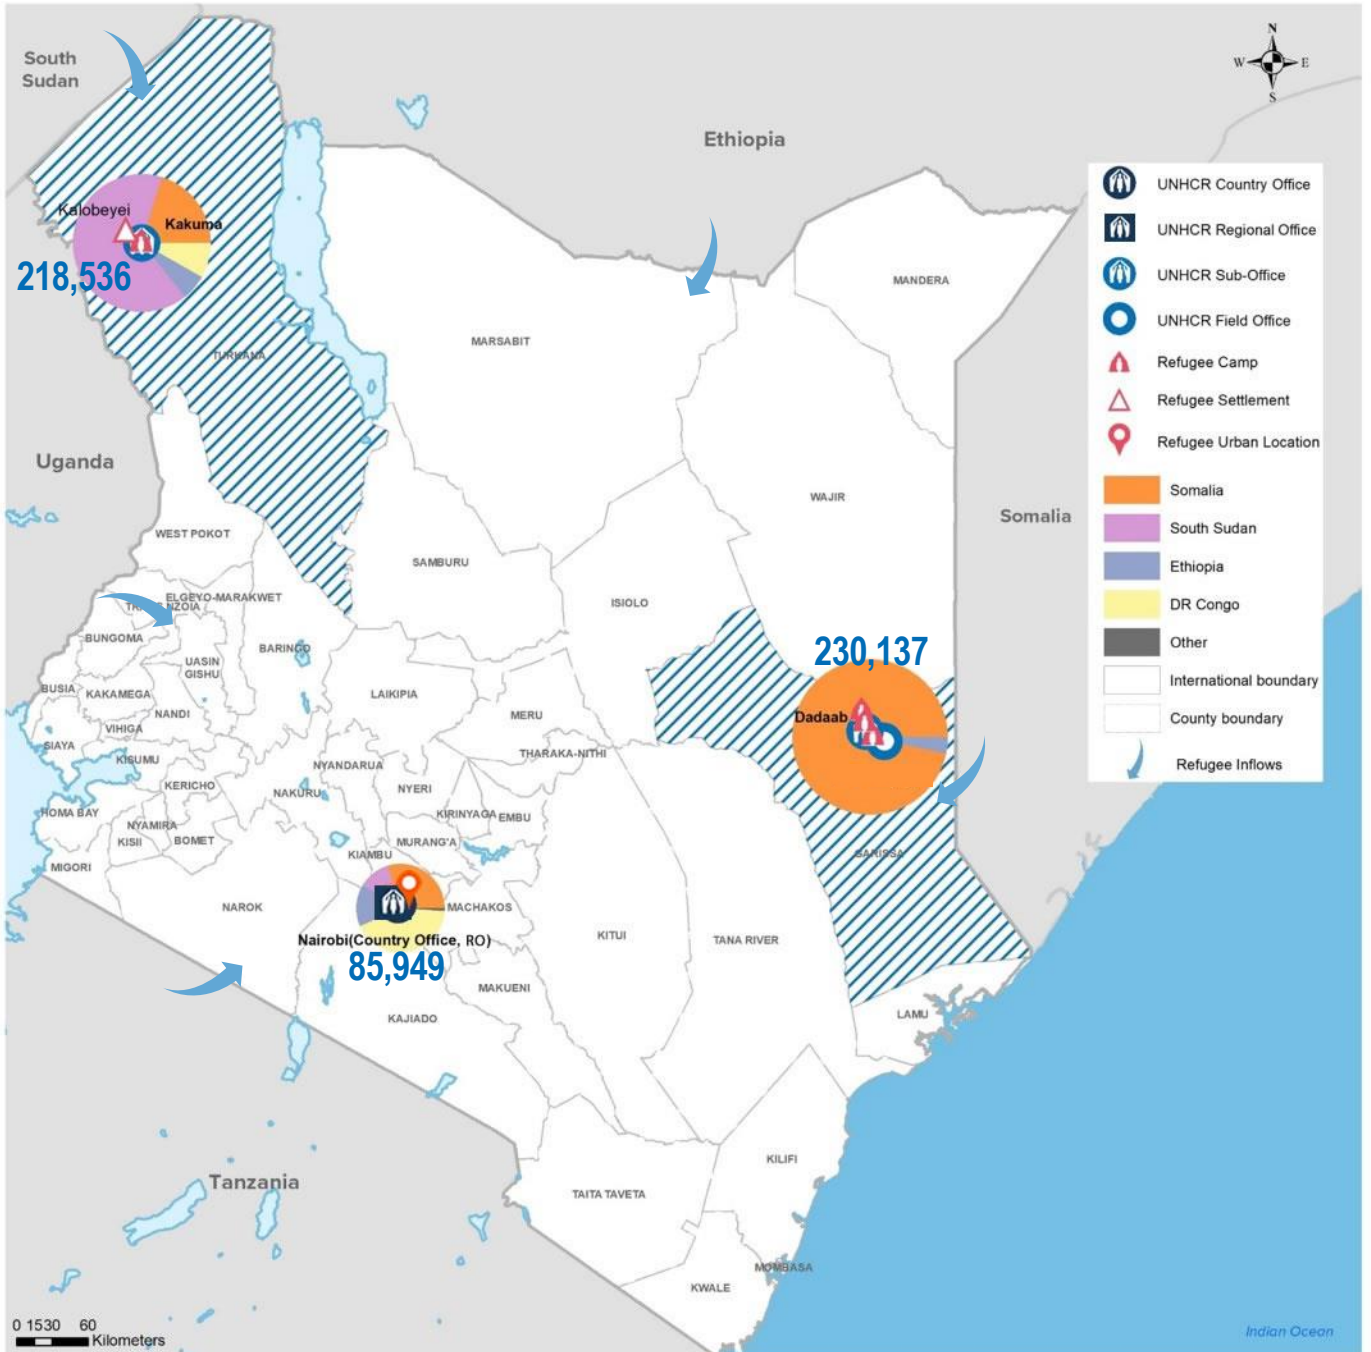

KENYA

Registered refugees and asylum-seekers

as of 30 September 2021

534,622

REGISTERED REFUGEES AND ASYLUM-SEEKERS

HOST LOCATIONS

COUNTRIES OF ORIGIN

DEMOGRAPHICS

age and gender

LEGAL STATUS

The boundaries and names shown and the designations used on this map do not imply official endorsement or acceptance by the United Nations.