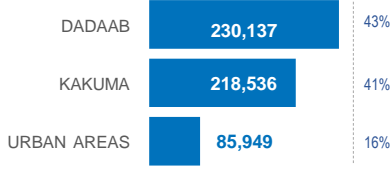

KENYA

Registered refugees and asylum-seekers

as of 30 September 2021

534,622

REGISTERED REFUGEES AND ASYLUM-SEEKERS

HOST LOCATIONS

COUNTRIES OF ORIGIN

DEMOGRAPHICS