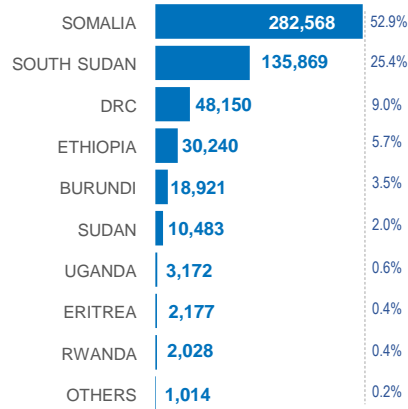

KENYA

Registered refugees and asylum-seekers

as of 30 September 2021

534,622

REGISTERED REFUGEES AND ASYLUM-SEEKERS

HOST LOCATIONS

COUNTRIES OF ORIGIN

DEMOGRAPHICS

age and gender

LEGAL STATUS

The boundaries and names shown and the designations used on this map do not imply official endorsement or acceptance by the United Nations.