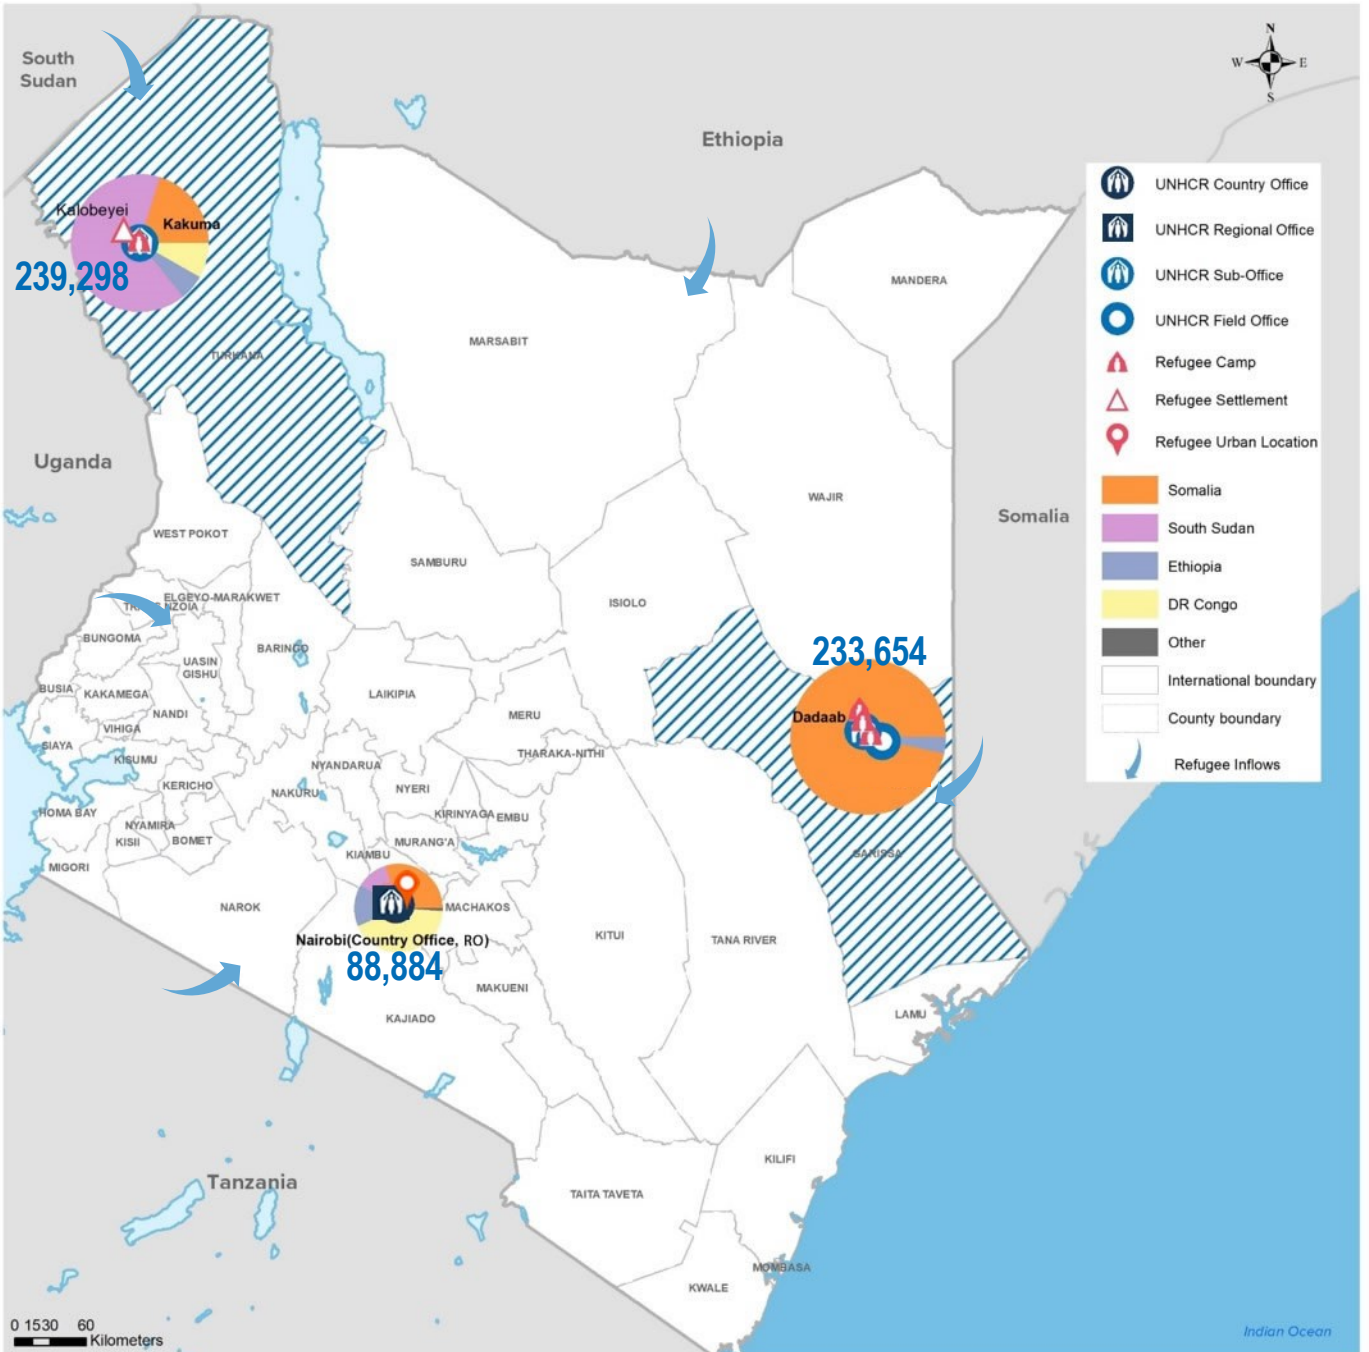

KENYA

Registered refugees and asylum-seekers

as of 31 August 2022

UNHCR
The UN Refugee Agency

561,836

REGISTERED REFUGEES AND ASYLUM-SEEKERS

HOST LOCATIONS

84%
Living in camps

16%
Living in urban areas

COUNTRIES OF ORIGIN

DEMOGRAPHICS

age and gender

Male 51% Female 49%

60+ 3%

18-59 45%

Women & Children 76%

0-17 52%

LEGAL STATUS

REFUGEES 89%
ASYLUM-SEEKERS 11%

The boundaries and names shown and the designations used on this map do not imply official endorsement or acceptance by the United Nations.