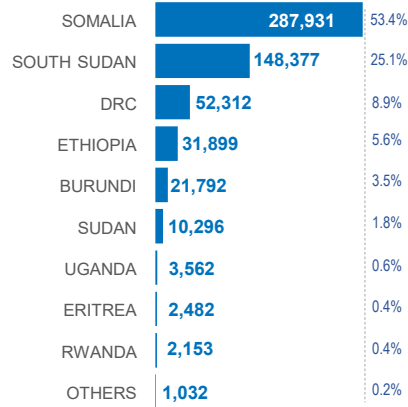

KENYA

Registered refugees and asylum-seekers

as of 31 August 2022

UNHCR
The UN Refugee Agency

561,836

REGISTERED REFUGEES AND ASYLUM-SEEKERS

HOST LOCATIONS

84%
Living in camps

16%
Living in urban areas

COUNTRIES OF ORIGIN

DEMOGRAPHICS

age and gender

Male 51% Female 49%

60+ 3%

18-59 45%

Women & Children 76%