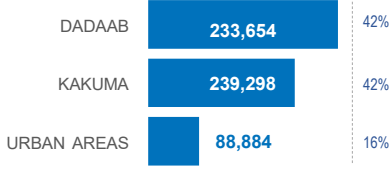

KENYA

Registered refugees and asylum-seekers

as of 31 August 2022

UNHCR
The UN Refugee Agency

561,836

REGISTERED REFUGEES AND ASYLUM-SEEKERS

HOST LOCATIONS

84%
Living in camps

16%
Living in urban areas

COUNTRIES OF ORIGIN

DEMOGRAPHICS

age and gender

Male 51% Female 49%

60+ 3%

18-59 45%

Women & Children 76%