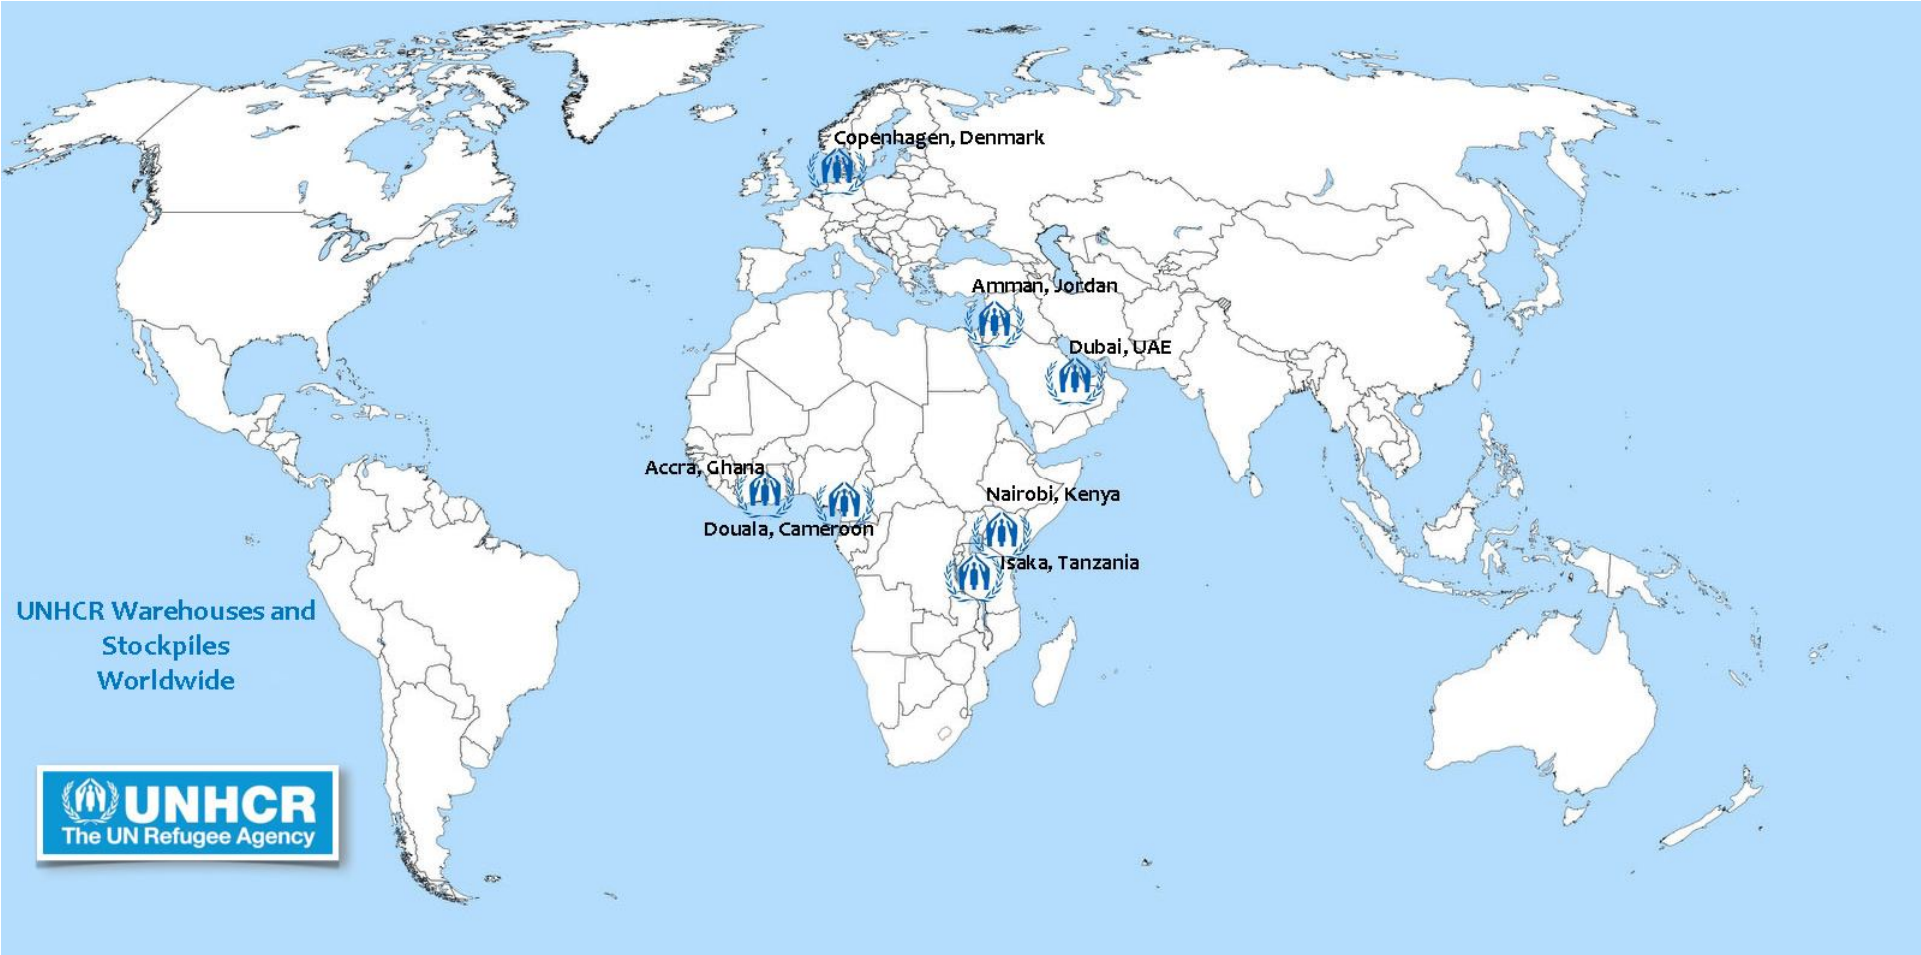

UNHCR Global Stockpiles

Overview of 2013- Emergency Deployments and Relief Items

Deployments

Region	No of Deployments (until 15/10/13)
Africa	127
Americas	2
Asia and the Pacific	20
Europe	26
Middle East and North Africa	134
Total	309

Relief Items

	Quantity	Weight (mt)
2013		
Airlifts	53	2,330
Land		13,357
Total		15,687