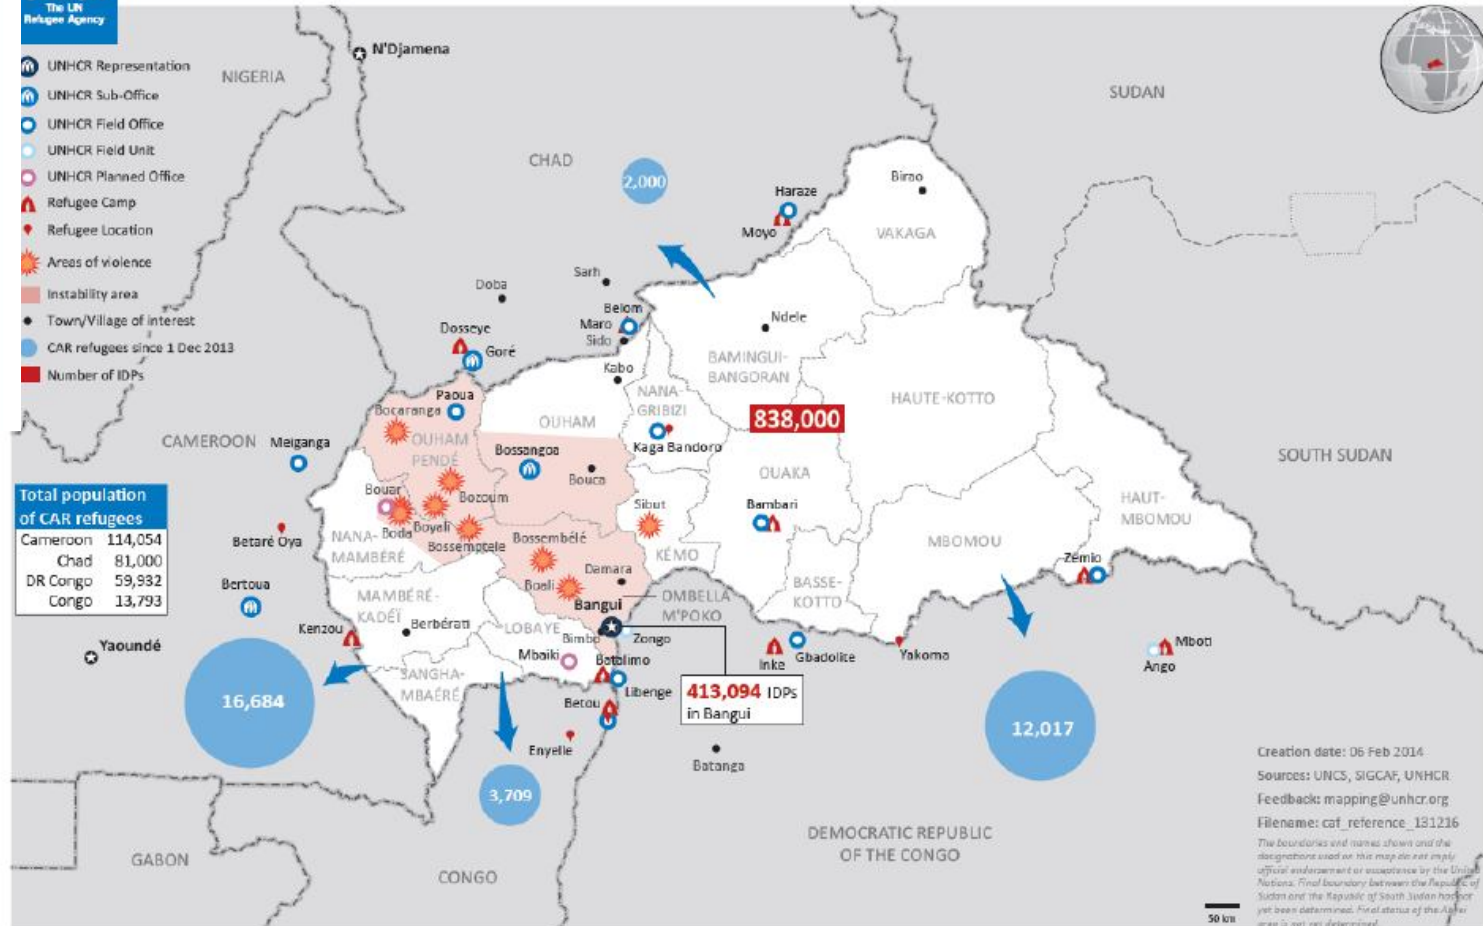

## Deployments

Region	No of Deployments (until 15/10/13)
Africa	127
Americas	2
Asia and the Pacific	20
Europe	26
Middle East and North Africa	134
<b>Total</b>	<b>309</b>

# Central African Republic- Situation

833,000

IDPs

400,341

IN BANGUI

268,779

CAR refugees  
in  
neighbouring  
countries

Total population of CAR refugees	
Cameroon	114,054
Chad	81,000
DR Congo	59,932
Congo	13,793

Creation date: 06 Feb 2014  
Sources: UNCS, SIGCAF, UNHCR  
Feedback: mapping@unhcr.org  
Filename: caf\_reference\_131216  
The boundaries and names shown on this map do not imply official endorsement or acceptance by the United Nations. Final boundary between the Republic of Sudan and the Republic of South Sudan has not yet been determined. Final status of the Abyei area is not yet determined.