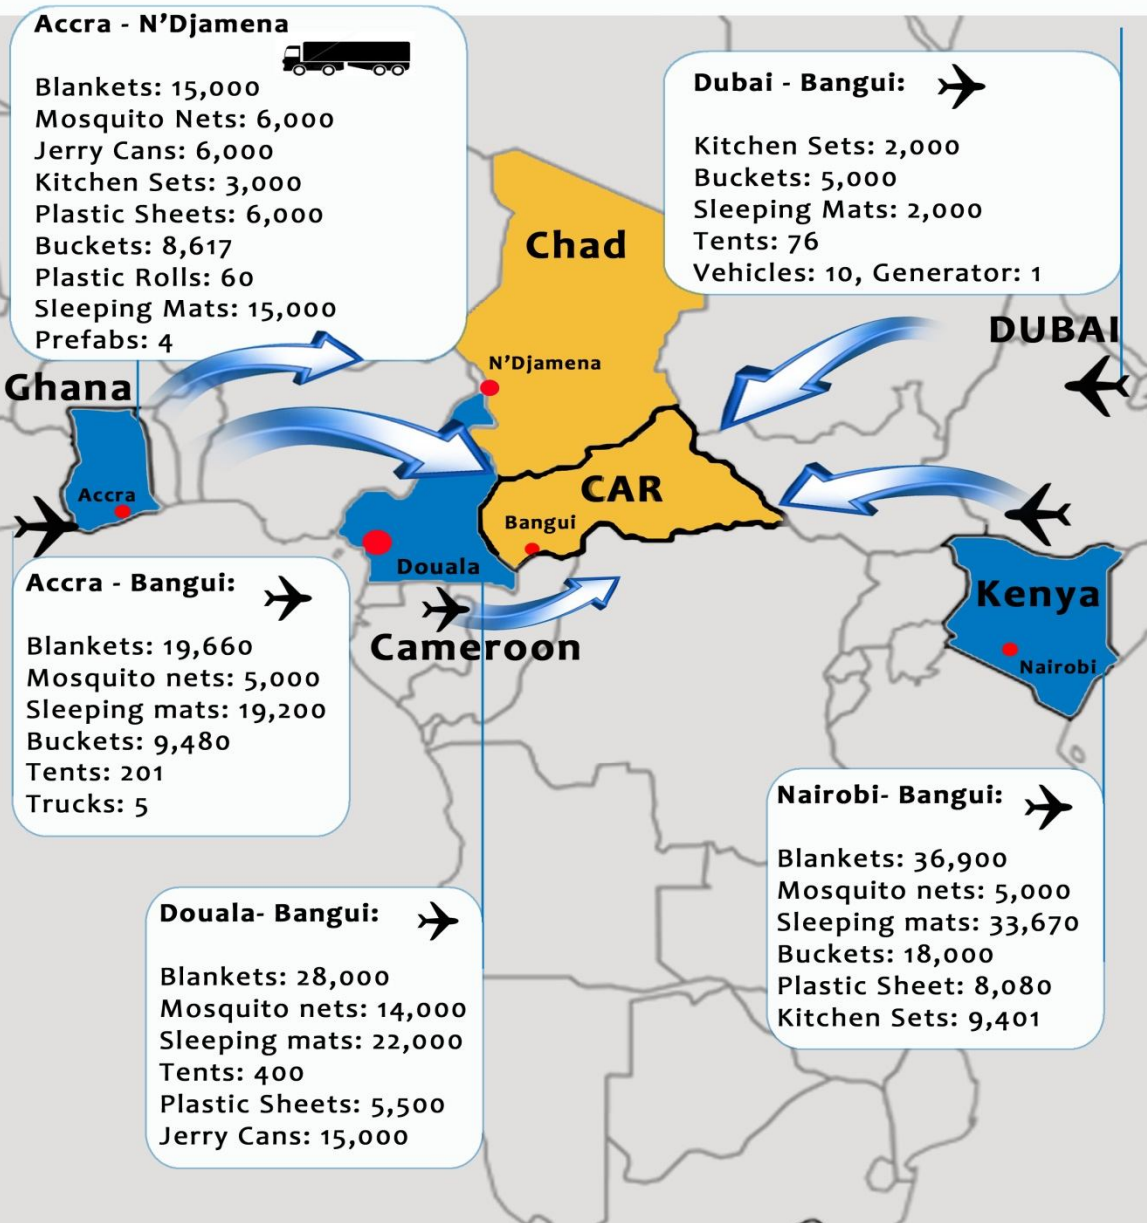

**Central African Republic
Emergency Deliveries
December, 2013 - 11 February, 2014**