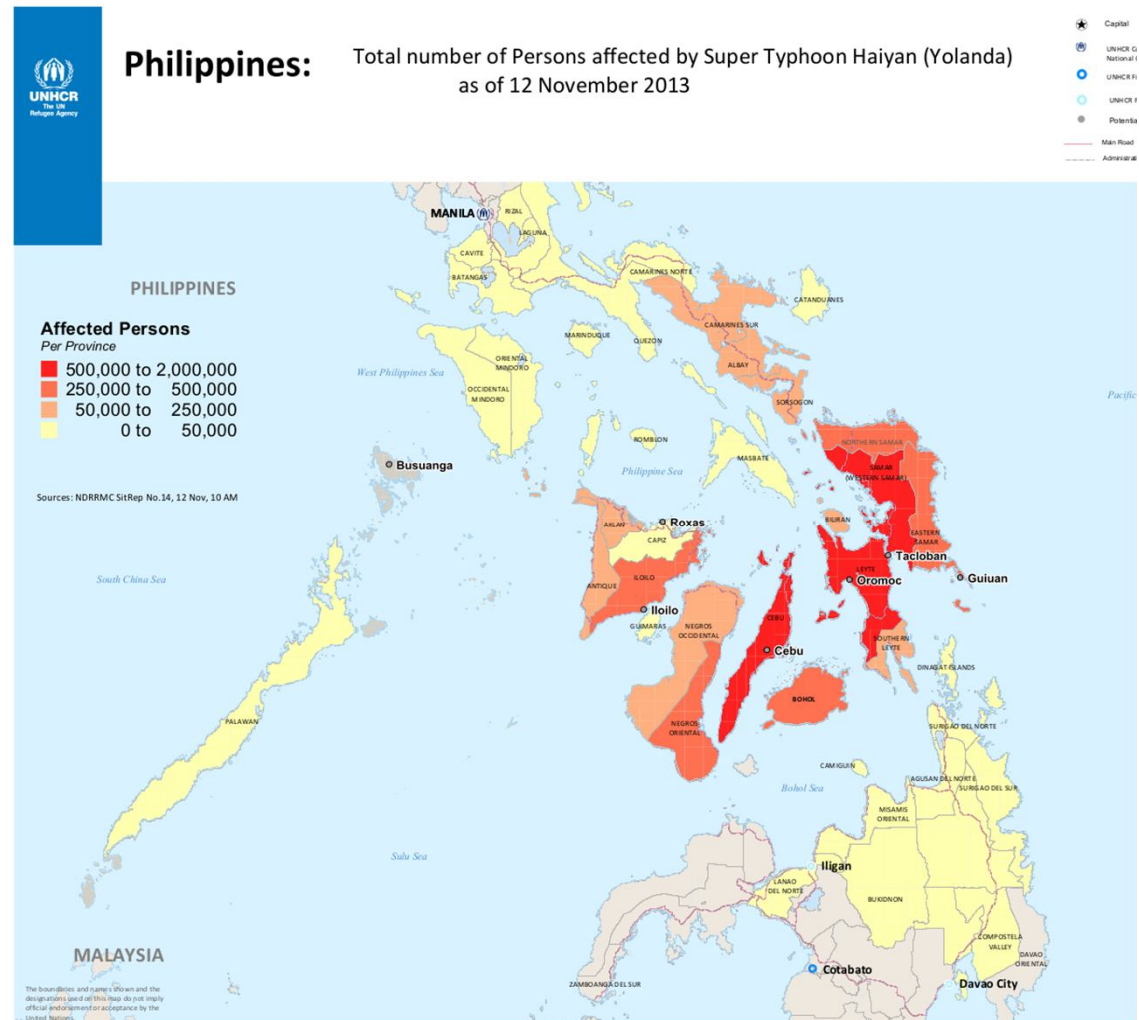

## Deployments

Region	No of Deployments (until 15/10/13)
Africa	127
Americas	2
Asia and the Pacific	20
Europe	26
Middle East and North Africa	134
<b>Total</b>	<b>309</b>

# Typhoon Haiyan in the Philippines

- **Situation in numbers**
- **Affected population: 14.1 million**
- **Persons displaced: 4.1 million**
- **Damaged homes: 1.1 million**
- **Destroyed homes: 550,928**
- **Casualties: 6,190**
- **Missing: 1,785**