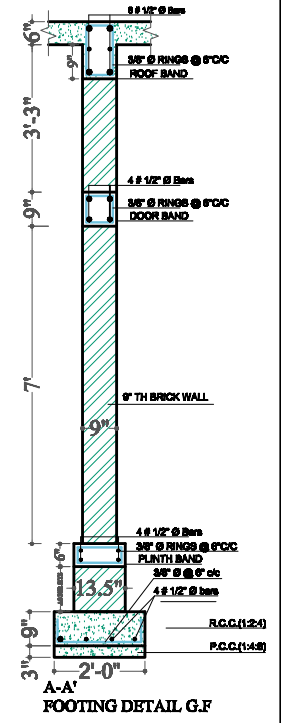

TOILET BLOCK
FIXTURES LAYOUT DRAWING
 Covered Area: 457 SqFt

**TOILET BLOCK
 FIXTURES LAYOUT DRAWING**
 Covered Area: 457 SqFt

**TOILET BLOCK
FOOTING LAYOUT DRAWING**

**TOILET BLOCK
ARCHITECTURAL WORKING DRAWING**
Covered Area: 457 SqFt

**TOILET BLOCK
FALSE CEILING LAYOUT DRAWING**

**TOILET BLOCK
CEILING LIGHTS LAYOUT**

3D VIEWS OF TOILET BLOCK (MALE & FEMALE) AT
UNHCR SUB-OFFICE, QUETTA

POCHÉ

POCHÉ

POCHÉ