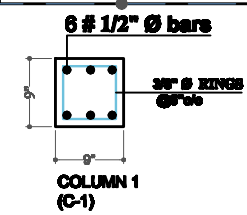

TOILET BLOCK
FIXTURES LAYOUT DRAWING
 Covered Area: 457 SqFt

**TOILET BLOCK
 FIXTURES LAYOUT DRAWING**
 Covered Area: 457 SqFt

**TOILET BLOCK
FOOTING LAYOUT DRAWING**

**TOILET BLOCK
ARCHITECTURAL WORKING DRAWING**
Covered Area: 457 SqFt

**TOILET BLOCK
FALSE CEILING LAYOUT DRAWING**

**TOILET BLOCK
CEILING LIGHTS LAYOUT**

3D VIEWS OF TOILET BLOCK (MALE & FEMALE) AT
UNHCR SUB-OFFICE, QUETTA

POCHÉ

POCHÉ

POCHÉ