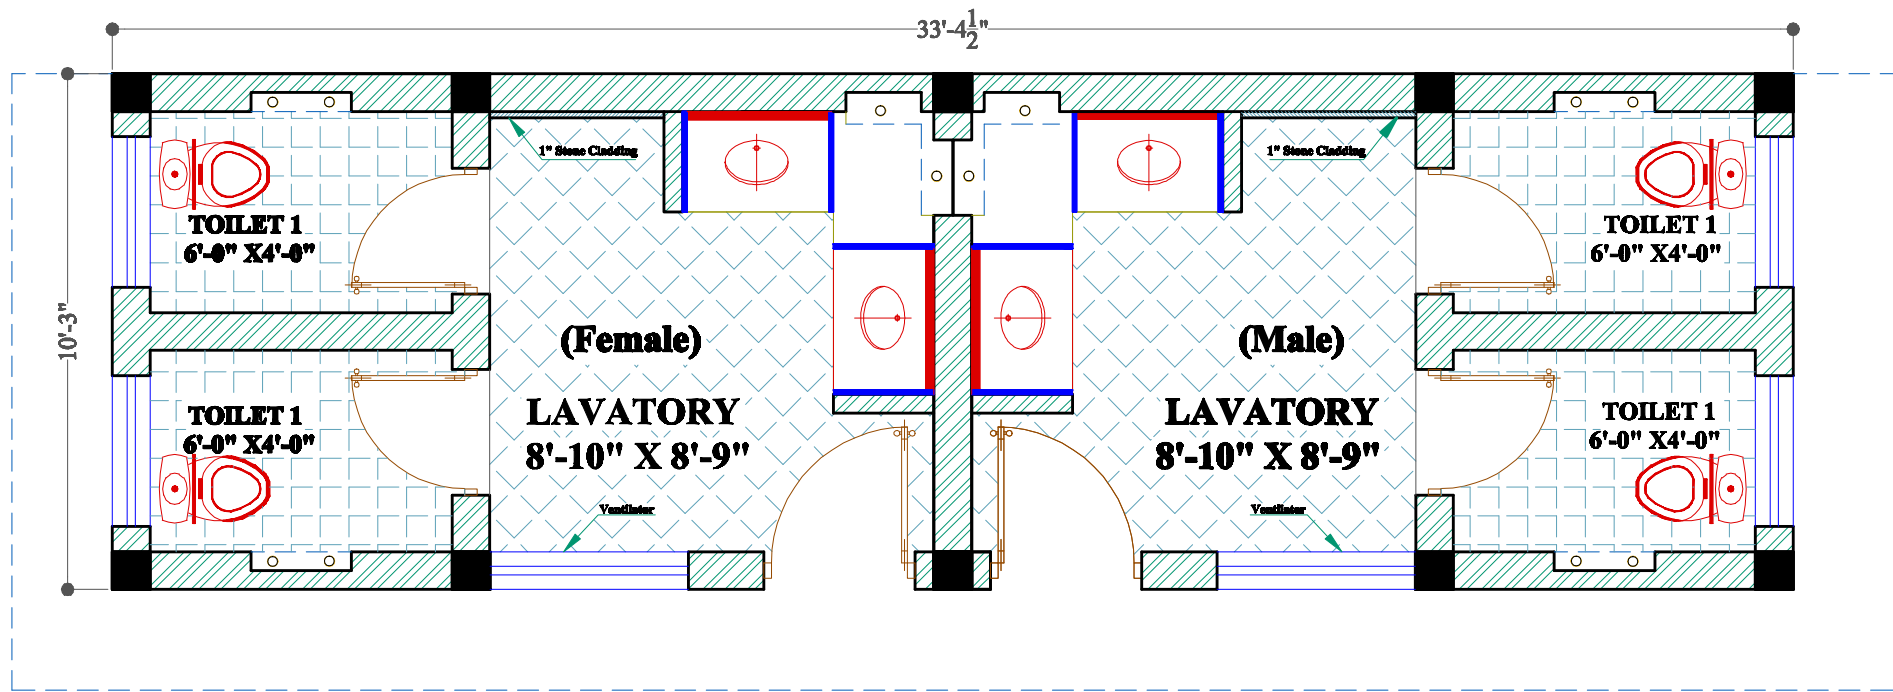

TOILET BLOCK
FIXTURES LAYOUT DRAWING
 Covered Area: 457 SqFt

**TOILET BLOCK
 FIXTURES LAYOUT DRAWING**
 Covered Area: 457 SqFt

**TOILET BLOCK
FOOTING LAYOUT DRAWING**

**TOILET BLOCK
ARCHITECTURAL WORKING DRAWING**
Covered Area: 457 SqFt

**TOILET BLOCK
FALSE CEILING LAYOUT DRAWING**

**TOILET BLOCK
CEILING LIGHTS LAYOUT**

3D VIEWS OF TOILET BLOCK (MALE & FEMALE) AT
UNHCR SUB-OFFICE, QUETTA

POCHÉ

POCHÉ

POCHÉ