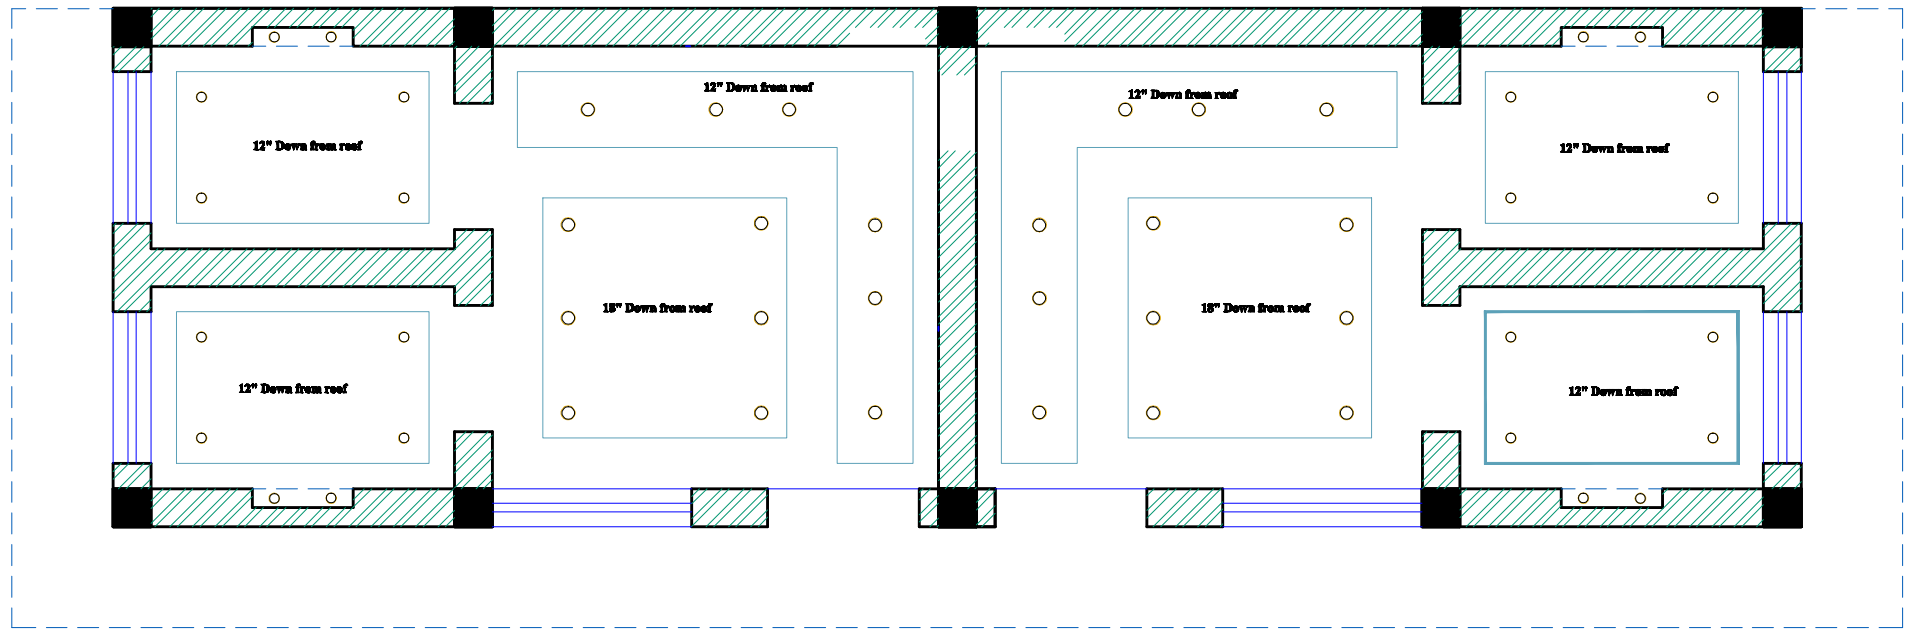

TOILET BLOCK
FIXTURES LAYOUT DRAWING
 Covered Area: 457 SqFt

**TOILET BLOCK
 FIXTURES LAYOUT DRAWING**
 Covered Area: 457 SqFt

**TOILET BLOCK
FOOTING LAYOUT DRAWING**

**TOILET BLOCK
ARCHITECTURAL WORKING DRAWING**
Covered Area: 457 SqFt

**TOILET BLOCK
FALSE CEILING LAYOUT DRAWING**

**TOILET BLOCK
CEILING LIGHTS LAYOUT**

3D VIEWS OF TOILET BLOCK (MALE & FEMALE) AT
UNHCR SUB-OFFICE, QUETTA

POCHÉ

POCHÉ

POCHÉ