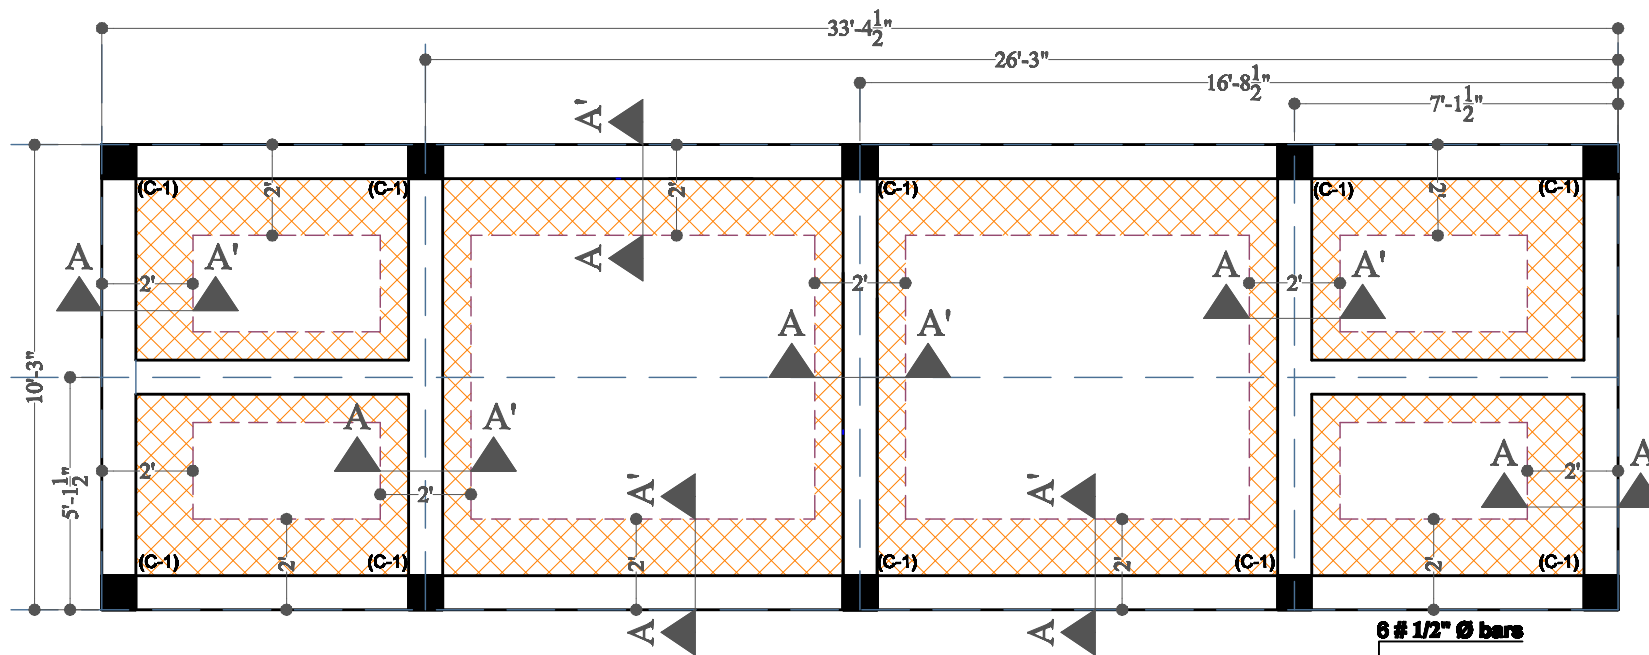

TOILET BLOCK
FIXTURES LAYOUT DRAWING
 Covered Area: 457 SqFt

**TOILET BLOCK
 FIXTURES LAYOUT DRAWING**
 Covered Area: 457 SqFt

**TOILET BLOCK
FOOTING LAYOUT DRAWING**

**TOILET BLOCK
ARCHITECTURAL WORKING DRAWING**
Covered Area: 457 SqFt

**TOILET BLOCK
FALSE CEILING LAYOUT DRAWING**

**TOILET BLOCK
CEILING LIGHTS LAYOUT**

3D VIEWS OF TOILET BLOCK (MALE & FEMALE) AT
UNHCR SUB-OFFICE, QUETTA

POCHÉ

POCHÉ

POCHÉ