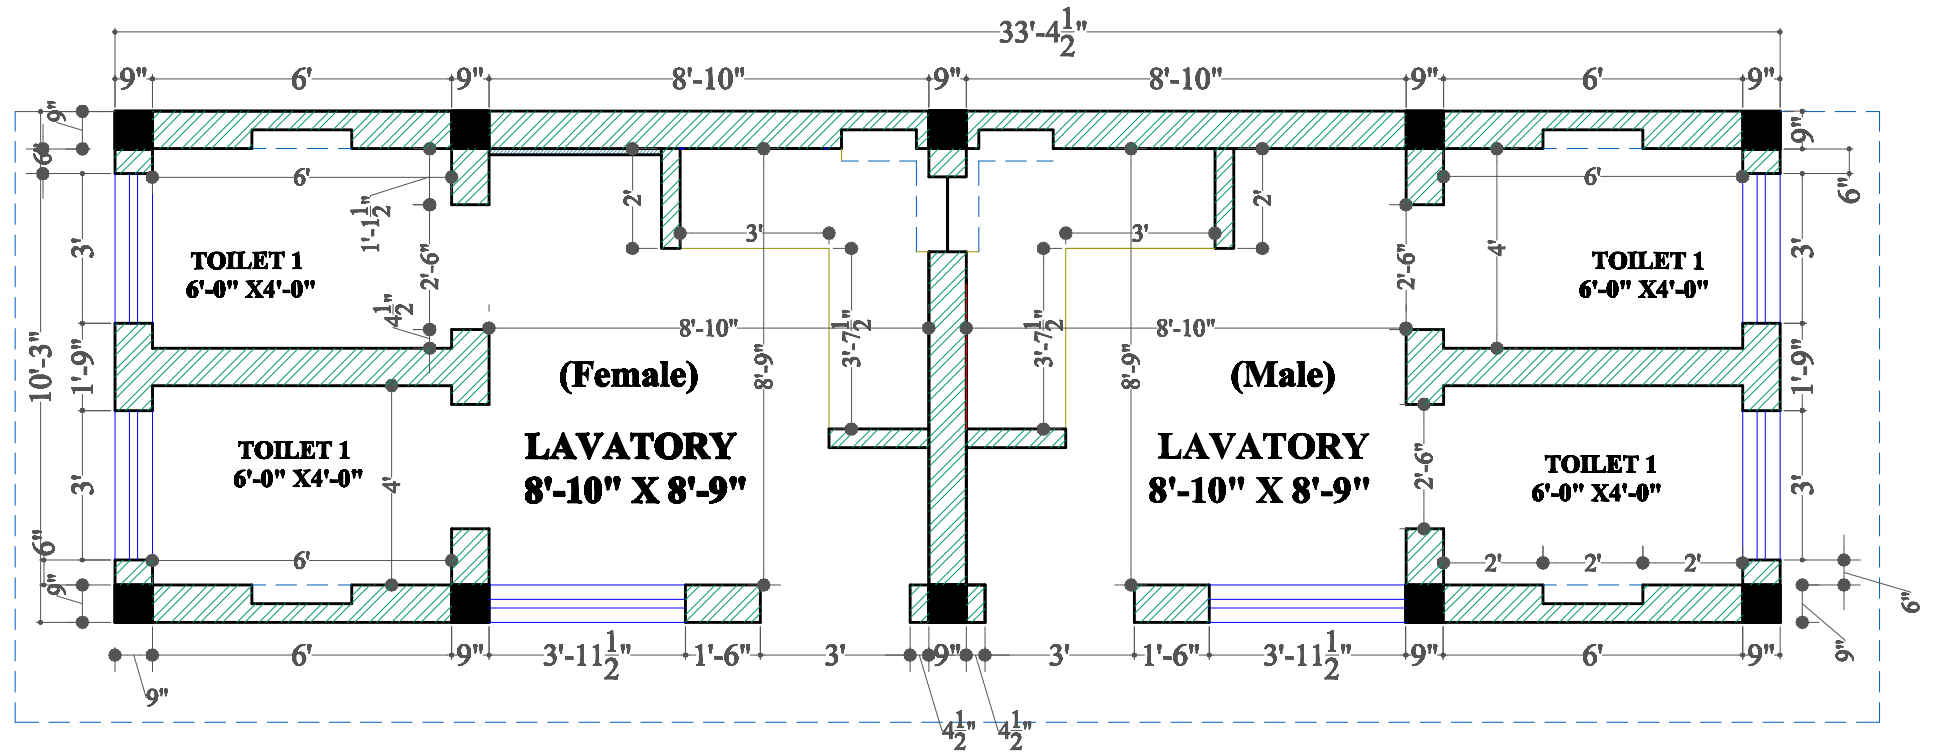

TOILET BLOCK
FIXTURES LAYOUT DRAWING
 Covered Area: 457 SqFt

**TOILET BLOCK
 FIXTURES LAYOUT DRAWING**
 Covered Area: 457 SqFt

**TOILET BLOCK
FOOTING LAYOUT DRAWING**

**TOILET BLOCK
ARCHITECTURAL WORKING DRAWING**
Covered Area: 457 SqFt

**TOILET BLOCK
FALSE CEILING LAYOUT DRAWING**

**TOILET BLOCK
CEILING LIGHTS LAYOUT**

3D VIEWS OF TOILET BLOCK (MALE & FEMALE) AT
UNHCR SUB-OFFICE, QUETTA

POCHÉ

POCHÉ

POCHÉ