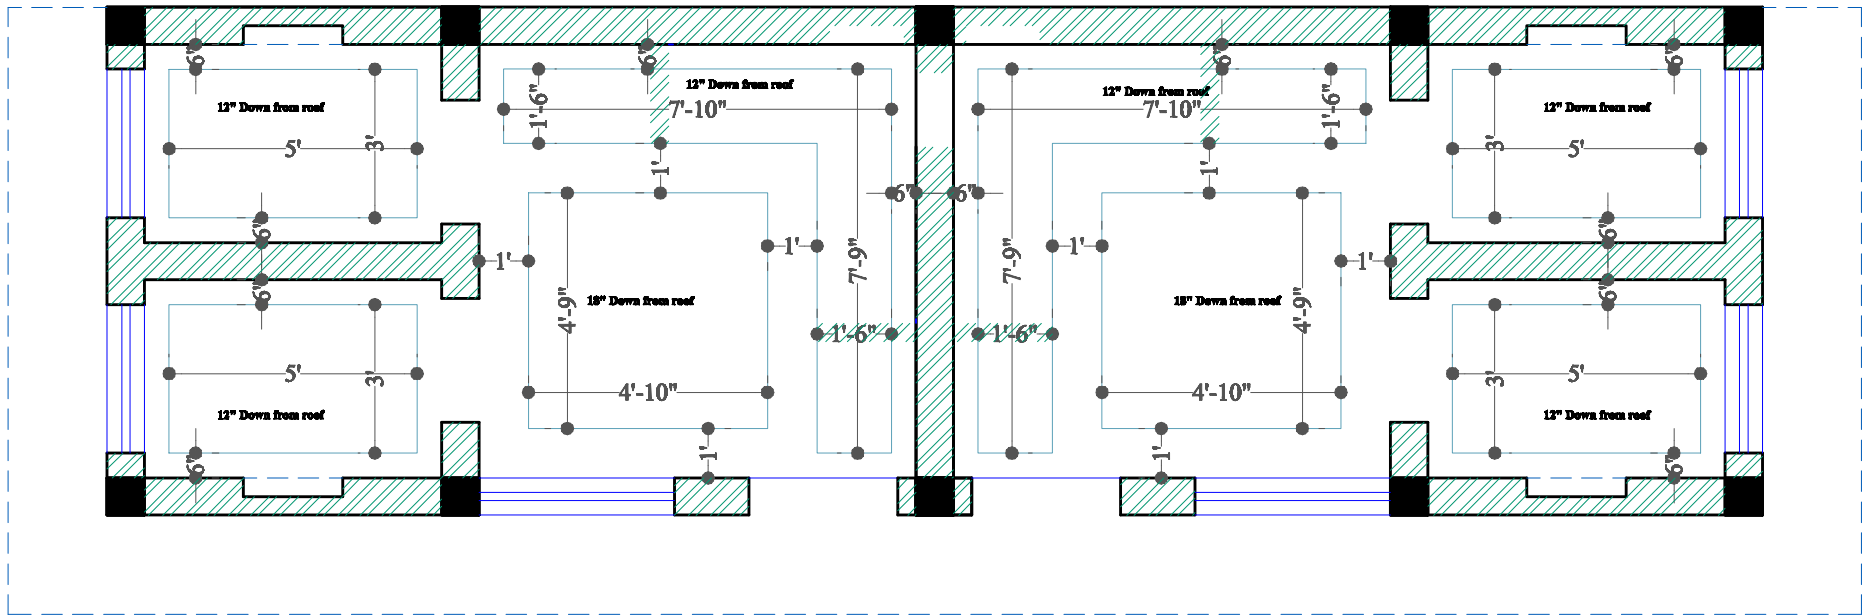

TOILET BLOCK
FIXTURES LAYOUT DRAWING
 Covered Area: 457 SqFt

**TOILET BLOCK
 FIXTURES LAYOUT DRAWING**
 Covered Area: 457 SqFt

**TOILET BLOCK
FOOTING LAYOUT DRAWING**

**TOILET BLOCK
ARCHITECTURAL WORKING DRAWING**
Covered Area: 457 SqFt

**TOILET BLOCK
FALSE CEILING LAYOUT DRAWING**

**TOILET BLOCK
CEILING LIGHTS LAYOUT**

3D VIEWS OF TOILET BLOCK (MALE & FEMALE) AT
UNHCR SUB-OFFICE, QUETTA

POCHÉ

POCHÉ

POCHÉ