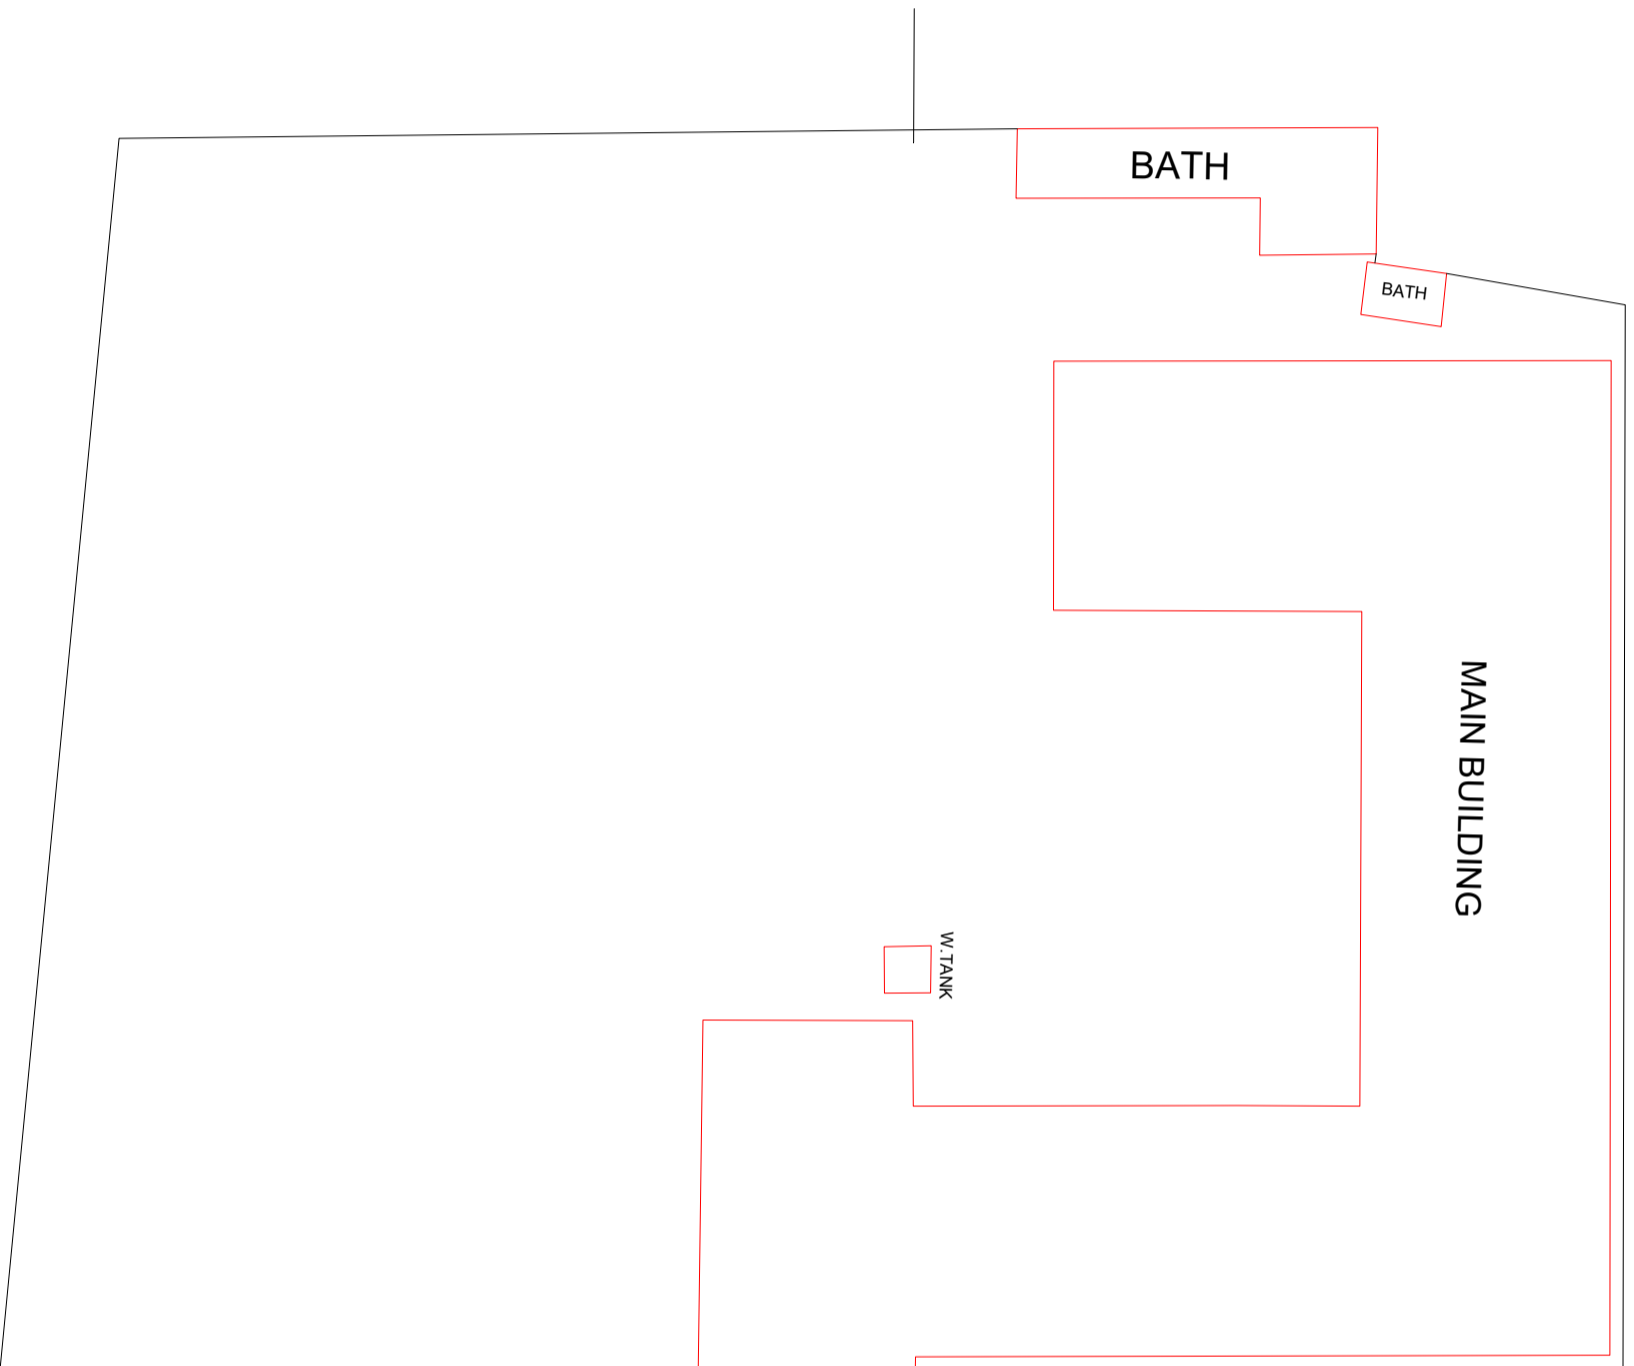

PSB-166 KUND KHAIRABAD
NOWSHERA

SITE PLAN

CLIENT:

The UN Refugee Agency

CONSULTANTS:

SCHOOL NAME
 PSB-166 KUND
 KHAIRABAD NOWSHERA

Date of Revision	Prepared By	ARCHITECT
	Designed By	MARWAT KHAN ORAKZAI (B.Arch, DCE, FTKarachi) (M.Arch, UET, Lahore)
	Checked By	
	Approved By	

PROJECT:		
PREPARATION OF DESIGN, DRAWINGS & BOQS FOR CONSTRUCTION/REHABILITATION OF SITES		
TITLE:	SITE PLAN	
DATE	SCALE	DRG. NO.
SEP 2023		A-01

GROUND FLOOR PLAN

CLIENT:

CONSULTANTS:

SCHOOL NAME

PSB-166 KUND
KHAIRABAD NOWSHERA

Date of Revision	Prepared By	ARCHITECT
	Designed By	MARWAT KHAN ORAKZAI (B.Arch, UET, Lahore)
	Checked By	
	Approved By	

PROJECT:		
PREPARATION OF DESIGN, DRAWINGS & BOQS FOR CONSTRUCTION/REHABILITATION OF SITES		
TITLE: GROUND FLOOR PLAN		
DATE	SCALE	DRG.NO.
SFP 2023		A-02