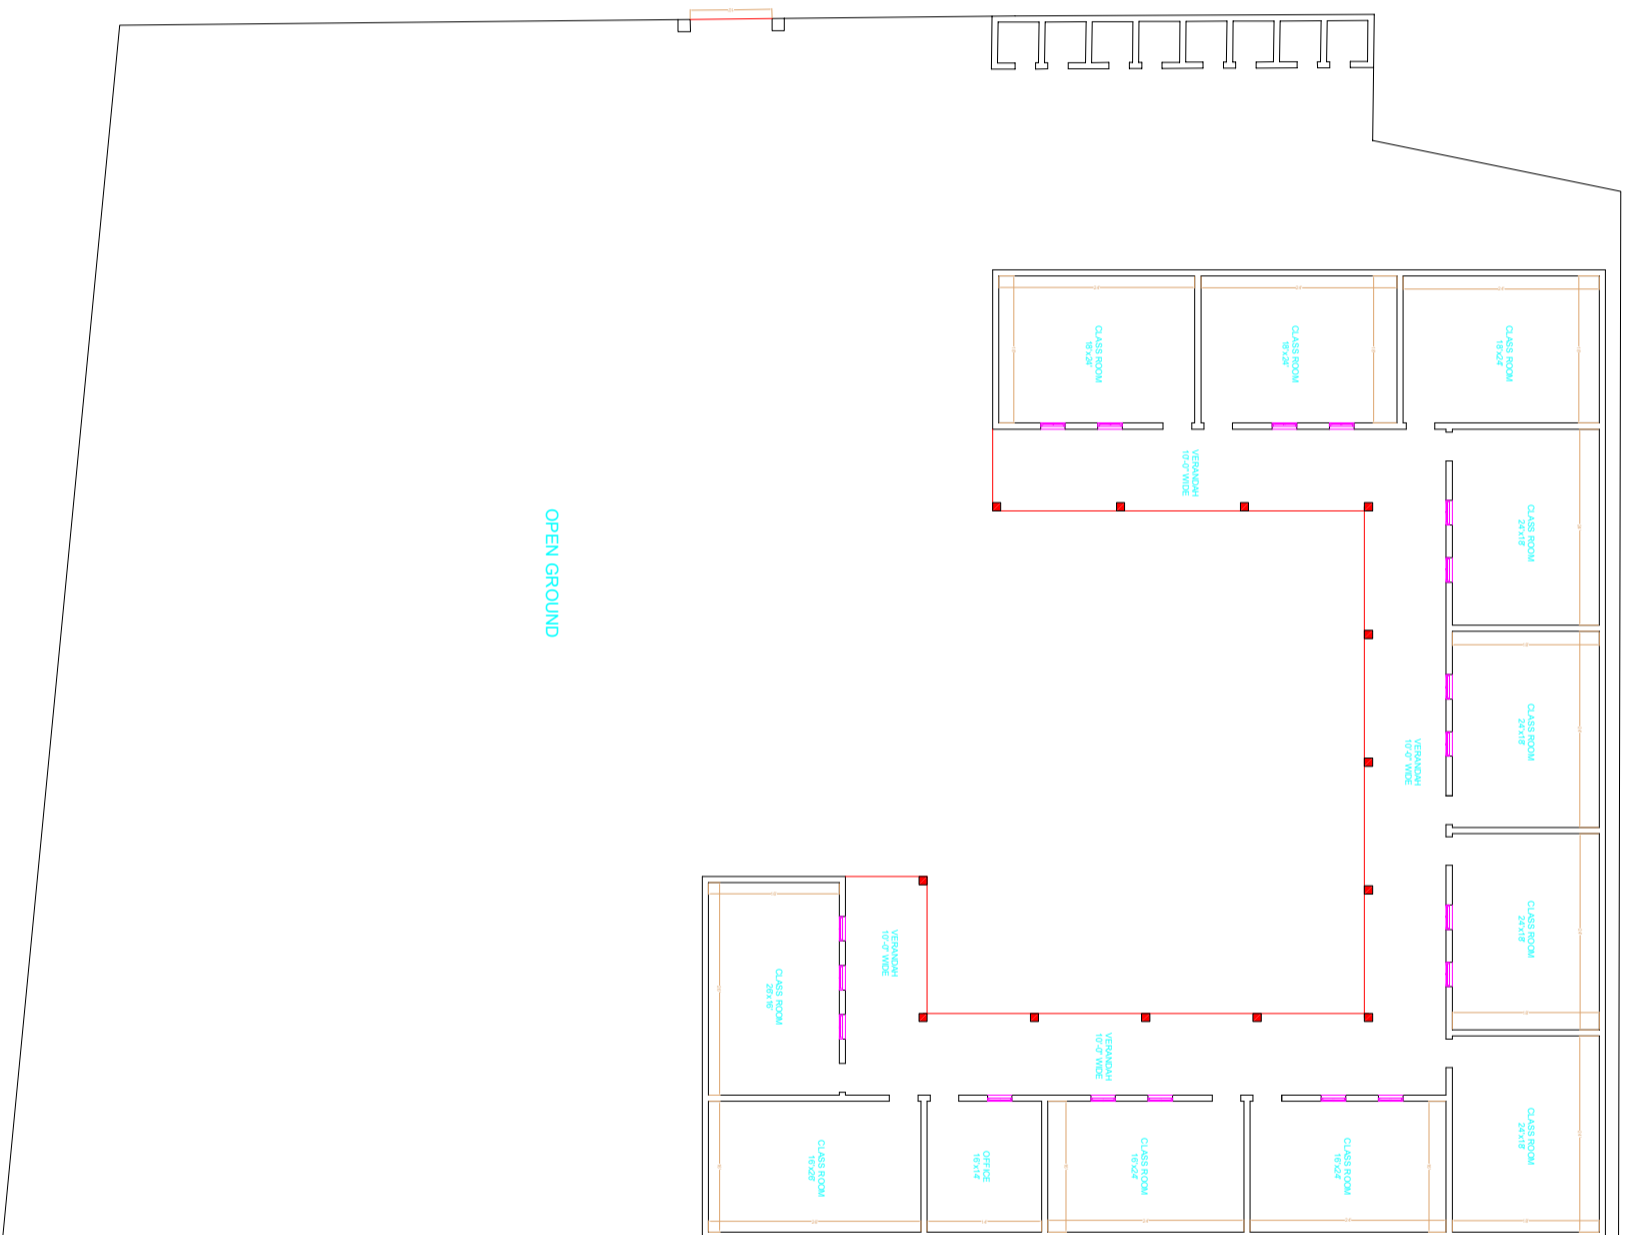

PROJECT:		
PREPARATION OF DESIGN, DRAWINGS & BOQS FOR CONSTRUCTION/REHABILITATION OF SITES		
TITLE:	SITE PLAN	
DATE	SCALE	DRG. NO.
SEP 2023		A-01

GROUND FLOOR PLAN

CLIENT:

CONSULTANTS:

SCHOOL NAME

PSB-166 KUND
KHAIRABAD NOWSHERA

Date of Revision	Prepared By	ARCHITECT
	Designed By	MARWAT KHAN ORAKZAI (B.Arch, UET, Lahore)
	Checked By	
	Approved By	

PROJECT:		
PREPARATION OF DESIGN, DRAWINGS & BOQS FOR CONSTRUCTION/REHABILITATION OF SITES		
TITLE: GROUND FLOOR PLAN		
DATE	SCALE	DRG.NO.
SFP 2023		A-02