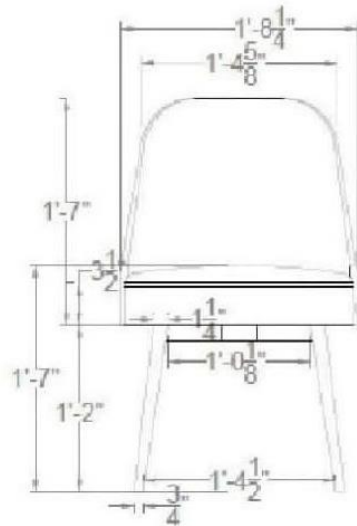

Detail Drawing:

FRONT VIEW

**Ms black powder coated frame with ply wood
Molty flex, Capri / jet foaming
Back curved with Molded MDF
Master JACUARD BEIGE FABRIC 2810**

Black Metal Legs