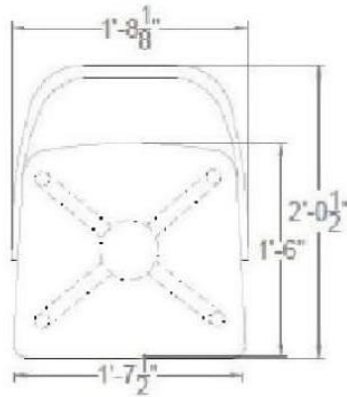

Detail Drawing:

TOP VIEW