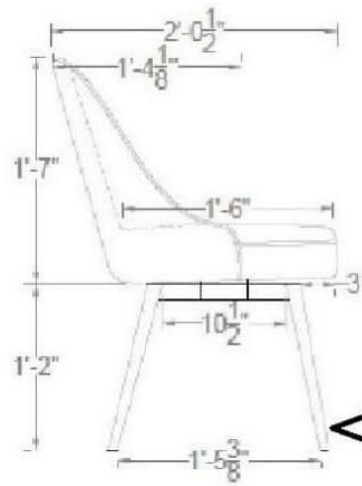

ANNEX-B
SCOPE OF WORK

DETAILED SPECIFICATION OF THE REQUIRED FURNITURE ITEMS

Sr.	ITEMS	SPECIFICATIONS	Qty	Reference Picture
03	Cafeteria Chairs	<p>Product Details: The Elektra Dining Chair is a unique composition inspired by the Danish mid-century principles integrated with modern aesthetics. Each chair has an upholstery jacquard Beige Fabric 2810- each chair is upholstered in luxurious smooth fabric and comfortable cushioning atop slightly.</p> <p>Dimensions: As per the given diagram</p>	80	

Detail Drawing:

TOP VIEW

FRONT VIEW

SIDE VIEW

**Ms black powder coated frame with ply wood
Molty flex, Capri / jet foaming
Back curved with Molded MDF
Master JACUARD BEIGE FABRIC 2810**

Black Metal Legs