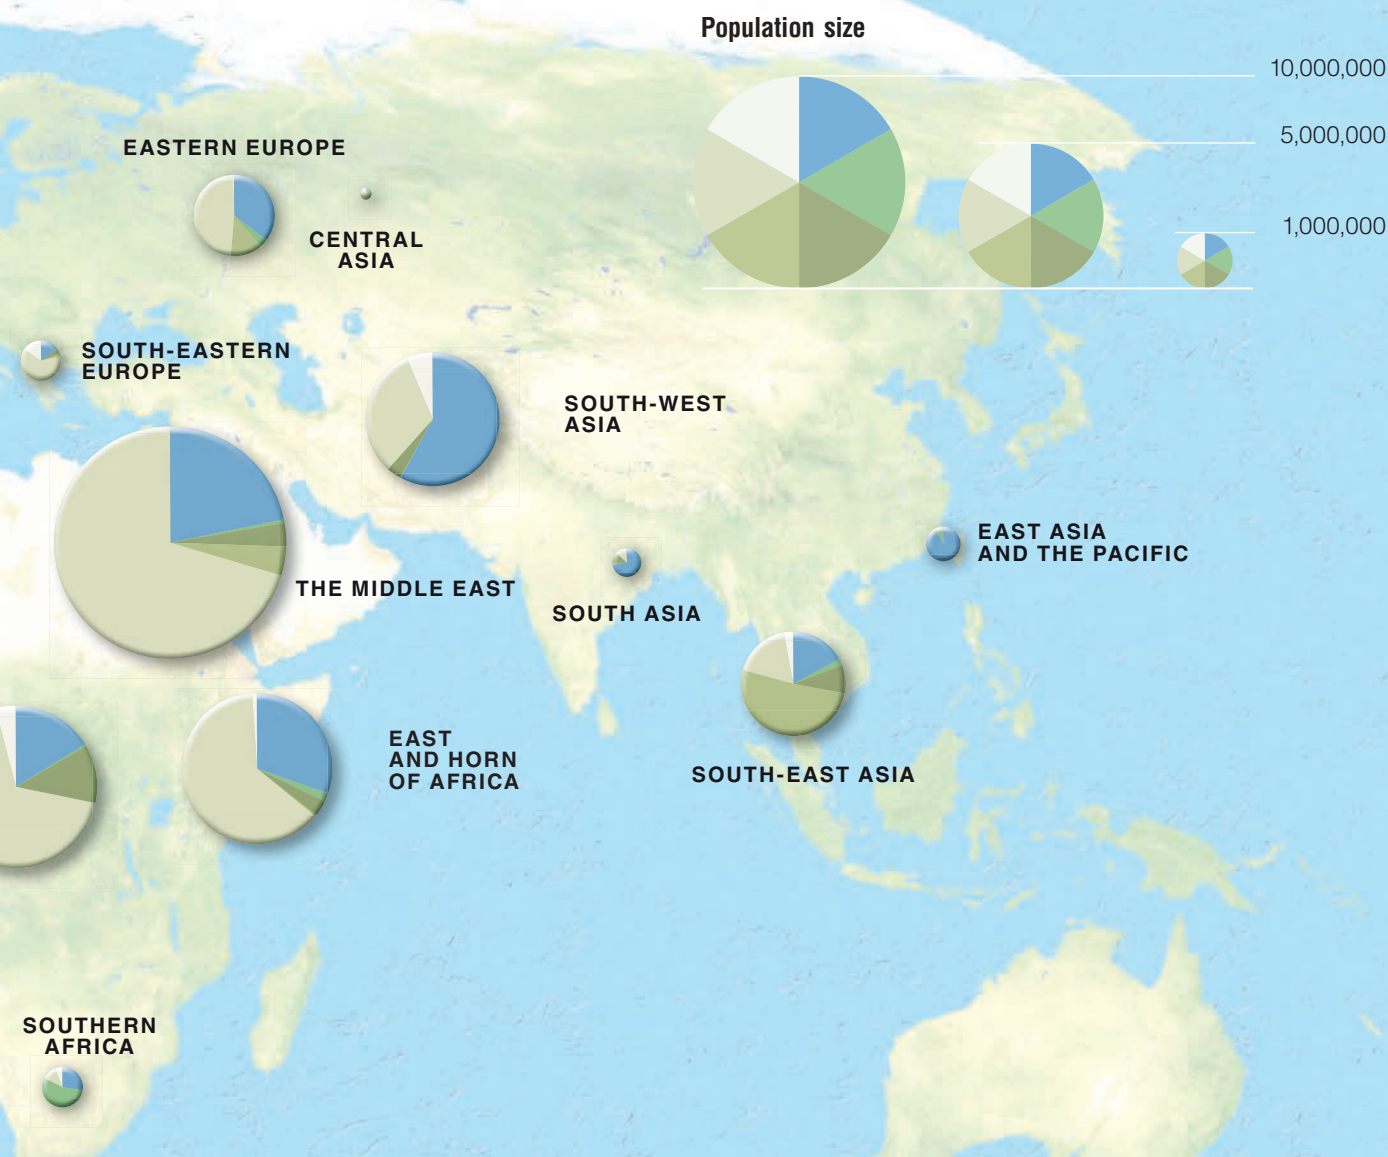

# CONCERN TO UNHCR

Returned IDPs	People under UNHCR's statelessness mandate	Various <sup>(2)</sup>	Total population of concern
595,200	1,302	235,155	5,842,372
124,177	20,000	54,396	5,295,891
63,253	700,001	37,050	1,363,962
-	-	29,015	505,025
5,350	-	-	286,746
156,325	444,237	3,706	11,059,320
112,467	-	275,486	4,302,631
-	28,051	3,675	37,736
40,691	-	425	324,590
238,990	1,393,736	80,284	2,728,971
-	1,063	-	376,889
-	225,333	7,565	1,792,769
19,729	12,033	77,353	498,001
-	433,462	19,672	1,934,918
-	210,001	-	742,372
-	31	12,318	5,784,393
1,356,182	3,469,250	836,100	42,876,586