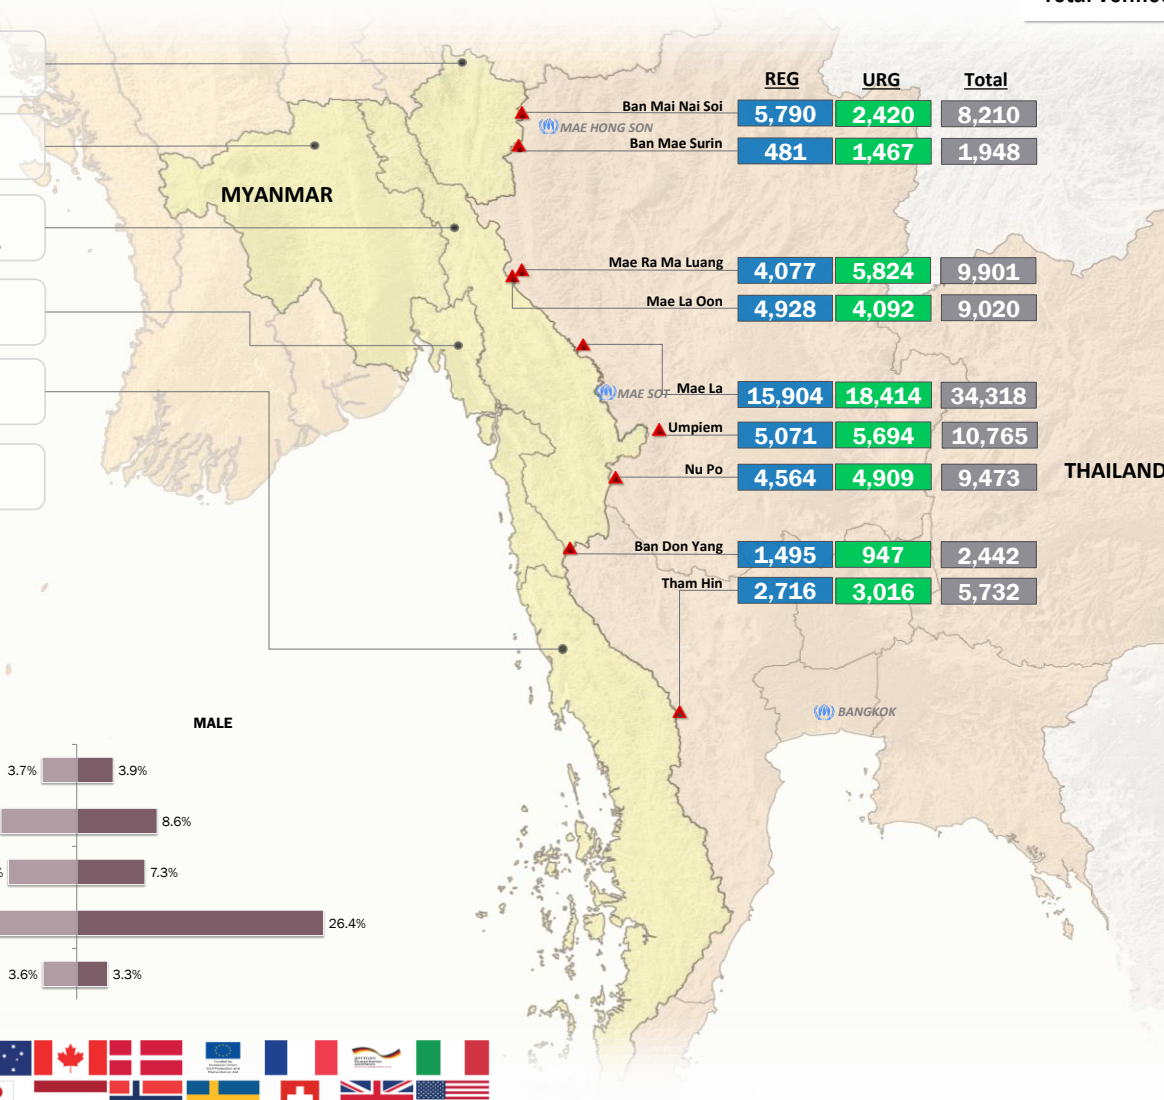

Total Verified Refugee Population *

91,809

Registered population 45,026

Unregistered population 46,783