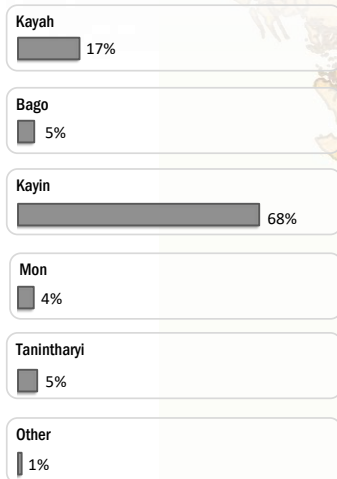

Main States/Regions of Origin

Based on registered refugee population