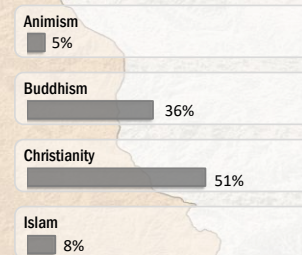

Main States/Regions of Origin

Based on registered refugee population

Total Verified Refugee Population *

91,809

Registered population 45,026

Unregistered population 46,783

Religion

Ethnicity

Age and Gender

Legend

- ▲ Temporary Shelter
- UNHCR Office

Source: UNHCR proGres database

For more information, visit: www.commonservice.info

* Verification Exercise conducted from Jan-Apr 2015 and subsequent data changes to-date. Under reverification.