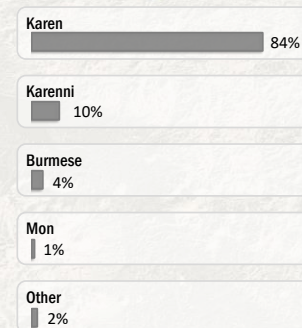

Main States/Regions of Origin

Based on registered refugee population

Total Verified Refugee Population *

91,809

Registered population 45,026

Unregistered population 46,783

Religion

Ethnicity

Age and Gender

Legend

- ▲ Temporary Shelter
- UNHCR Office

Source: UNHCR proGres database

For more information, visit: www.commonservice.info

* Verification Exercise conducted from Jan-Apr 2015 and subsequent data changes to-date. Under reverification.