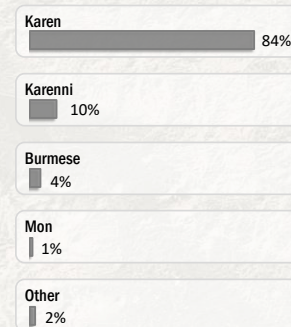

Main States/Regions of Origin

Based on registered refugee population

Total Verified Refugee Population*

91,682

Registered population

44,895

Unregistered population

46,787

Religion

Ethnicity

Age and Gender

Legend

- ▲ Temporary Shelter
- UNHCR Office

Source: UNHCR proGres database For more information, visit: <https://data2.unhcr.org/en/situations/thailand>

* Verification Exercise conducted from Jan-Apr 2015 and subsequent data changes to-date. Under reverification.