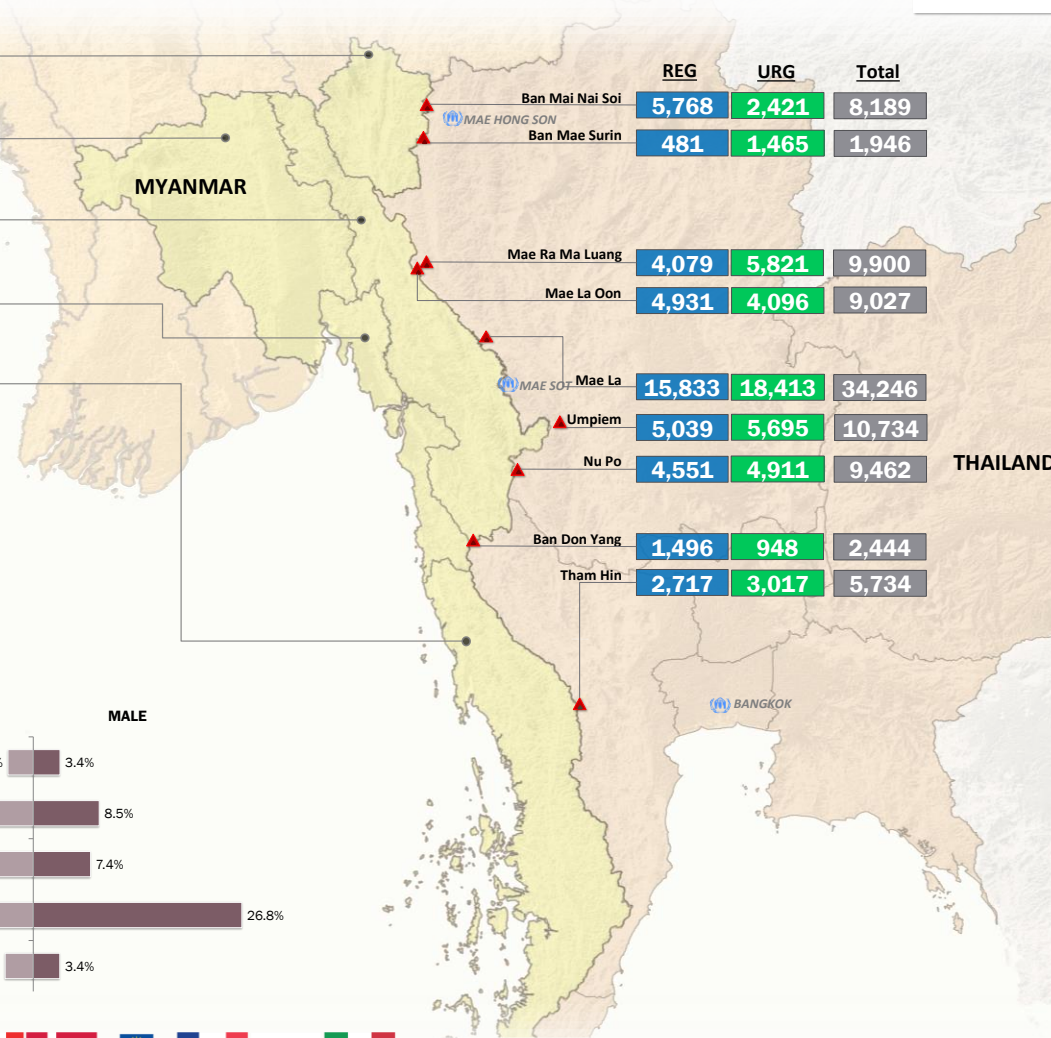

Total Verified Refugee Population*

91,682

Registered population

44,895

Unregistered population

46,787