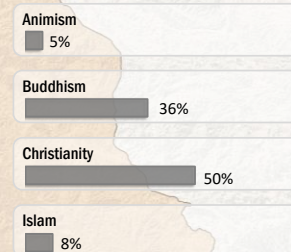

Main States/Regions of Origin

Based on registered refugee population

Total Verified Refugee Population*

91,682

Registered population

44,895

Unregistered population

46,787

Religion

Ethnicity

Age and Gender

Legend

- ▲ Temporary Shelter
- UNHCR Office

Source: UNHCR proGres database For more information, visit: <https://data2.unhcr.org/en/situations/thailand>

* Verification Exercise conducted from Jan-Apr 2015 and subsequent data changes to-date. Under reverification.