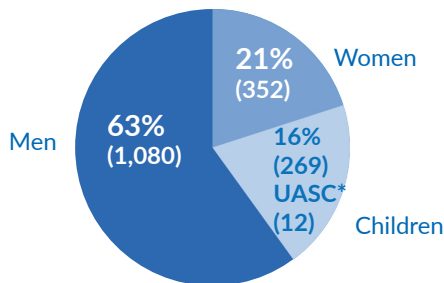

Czech Republic

Total country population:

10,620,000

Source: 1

Persons of concern to UNHCR

5,973

Source: 2

Source: 2

Asylum-seekers arriving in 2018

1,702

*Unaccompanied and separated children

Source: 2, 3

Asylum seekers arriving 2014-2018

Source: 1, 2

Five most common countries of origin among asylum seekers arriving in 2018

Ukraine, Cuba, Georgia, Armenia, Uzbekistan

Number of people granted protection in 2018 **165**

Number of people granted protection in 2017 **147**

Number of people granted protection (2014-2018)

1,661

Source: 2