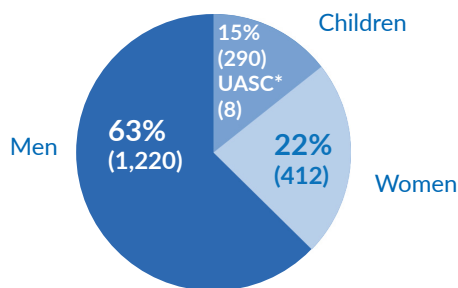

Czech Republic

Total country population:

10,620,000

Source: 1

Persons of concern to UNHCR

5,217

Source: 2

Source: 2

Asylum-seekers registered in the first half of 2020

289

*Unaccompanied and separated children

Source: 2, 3

Asylum seekers arriving 2014-2019

Source: 1, 2

Five most common countries of origin among asylum seekers arriving in 2019