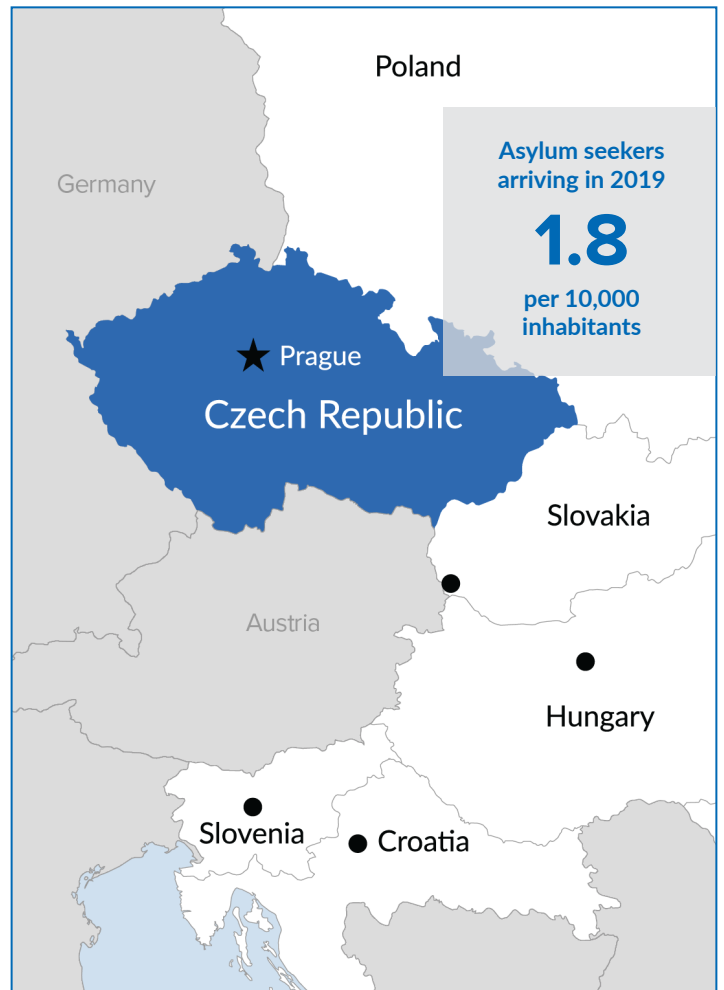

Czech Republic

Total country population:

10,620,000

Source: 1

Persons of concern to UNHCR

5,217

Source: 2

Source: 2

Asylum-seekers registered in the first half of 2020

289

*Unaccompanied and separated children

Source: 2, 3

Asylum seekers arriving 2014-2019

Source: 1, 2

Five most common countries of origin among asylum seekers arriving in 2019

Armenia, Ukraine, Georgia, Vietnam, Kazakhstan

Number of people granted protection in 2020 Jan - June **72**

Number of people granted protection in 2019 **147**

Number of people granted protection since 2014

1,880

Source: 2

Refugees resettled and relocated since 2014:

121