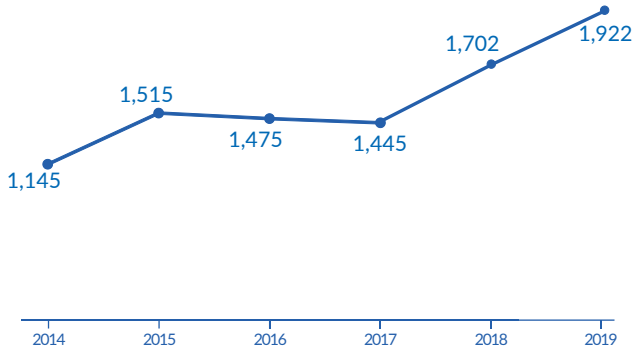

Asylum-seekers registered in the first half of 2020

289

*Unaccompanied and separated children

Source: 2, 3

Asylum seekers arriving 2014-2019

Source: 1, 2

Five most common countries of origin among asylum seekers arriving in 2019

Armenia, Ukraine, Georgia, Vietnam, Kazakhstan

Number of people granted protection in 2020 Jan - June **72**

Number of people granted protection in 2019 **147**

Number of people granted protection since 2014