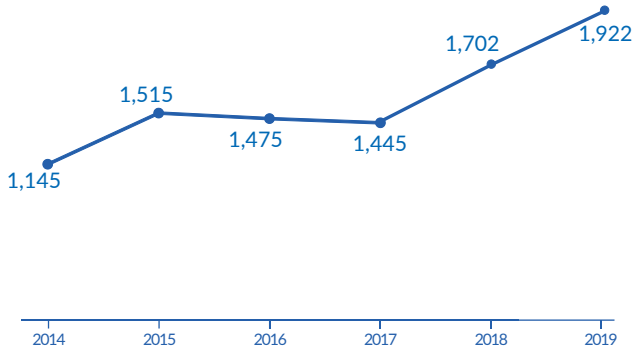

Asylum-seekers arriving in 2019

1,922

*Unaccompanied and separated children

Source: 2, 3

Asylum seekers arriving 2014-2019

Source: 1, 2

Five most common countries of origin among asylum seekers arriving in 2019

Armenia, Ukraine, Georgia, Vietnam, Kazakhstan

Number of people granted protection in 2019 **147**

Number of people granted protection in 2018 **165**

Number of people granted protection (2014-2019)

1,808