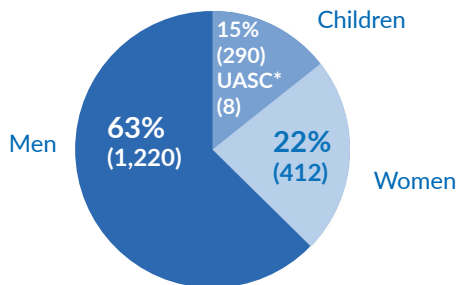

Czech Republic

Total country population:

10,620,000

Source: 1

Persons of concern to UNHCR

5,217

Source: 2

Source: 2

Asylum-seekers arriving in 2019

1,922

*Unaccompanied and separated children

Source: 2, 3

Asylum seekers arriving 2014-2019

Source: 1, 2

Five most common countries of origin among asylum seekers arriving in 2019