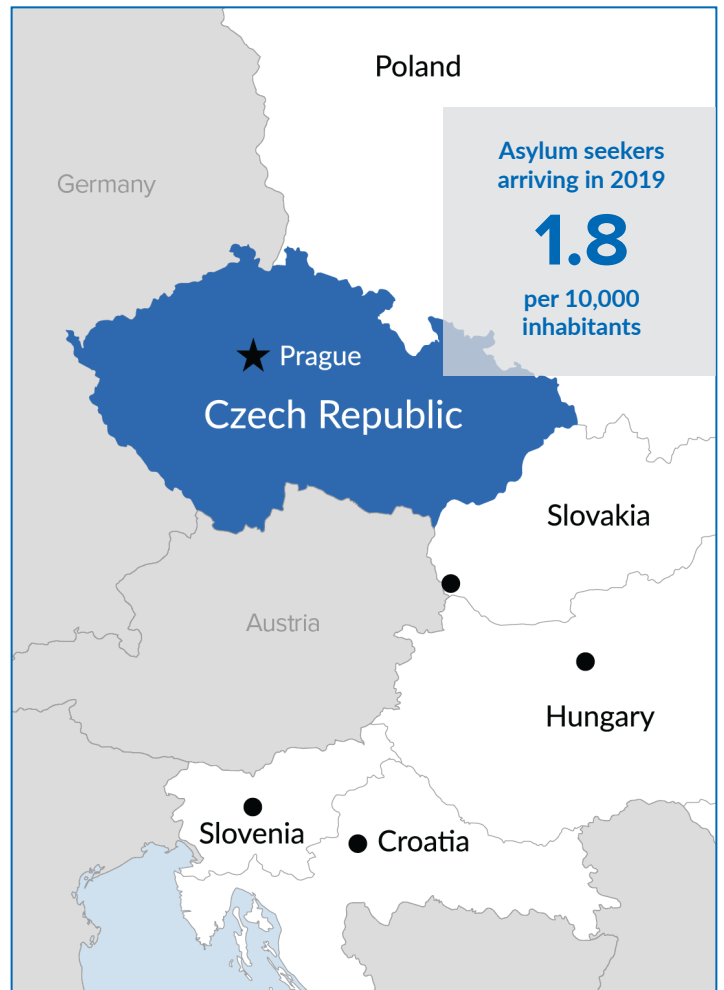

Czech Republic

Total country population:

10,620,000

Source: 1

Persons of concern to UNHCR

5,217

Source: 2

Source: 2

Asylum-seekers arriving in 2019

1,922

*Unaccompanied and separated children

Source: 2, 3

Asylum seekers arriving 2014-2019

Source: 1, 2

Five most common countries of origin among asylum seekers arriving in 2019

Armenia, Ukraine, Georgia, Vietnam, Kazakhstan

Number of people granted protection in 2019 **147**

Number of people granted protection in 2018 **165**

Number of people granted protection (2014-2019)

1,808