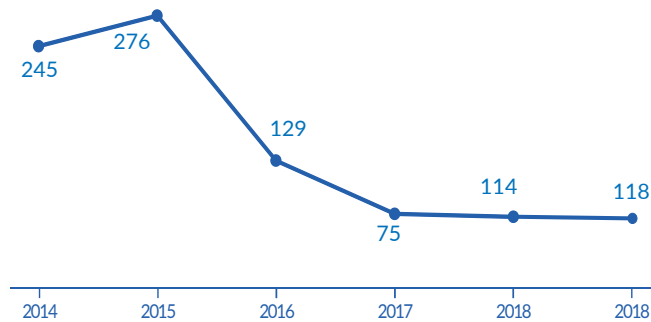

Moldova

Total country population:

3,550,000

Source: 1

Persons of concern to UNHCR

4,030

Asylum seekers **80**

Refugees **431**

Stateless **3,718***

*Includes those at risk of statelessness

Source: 2

Asylum-seekers registered in the first half of 2020

43

Gender breakdown not available

Source: 2

Asylum seekers arriving 2014-2019

Source: 2

Five most common countries of origin among asylum seekers arriving in 2019

Turkey, Bangladesh, Armenia, Syria, Azerbaijan

Number of people granted protection in 2020 Jan - June **29**

Number of people granted protection in 2019 **31**