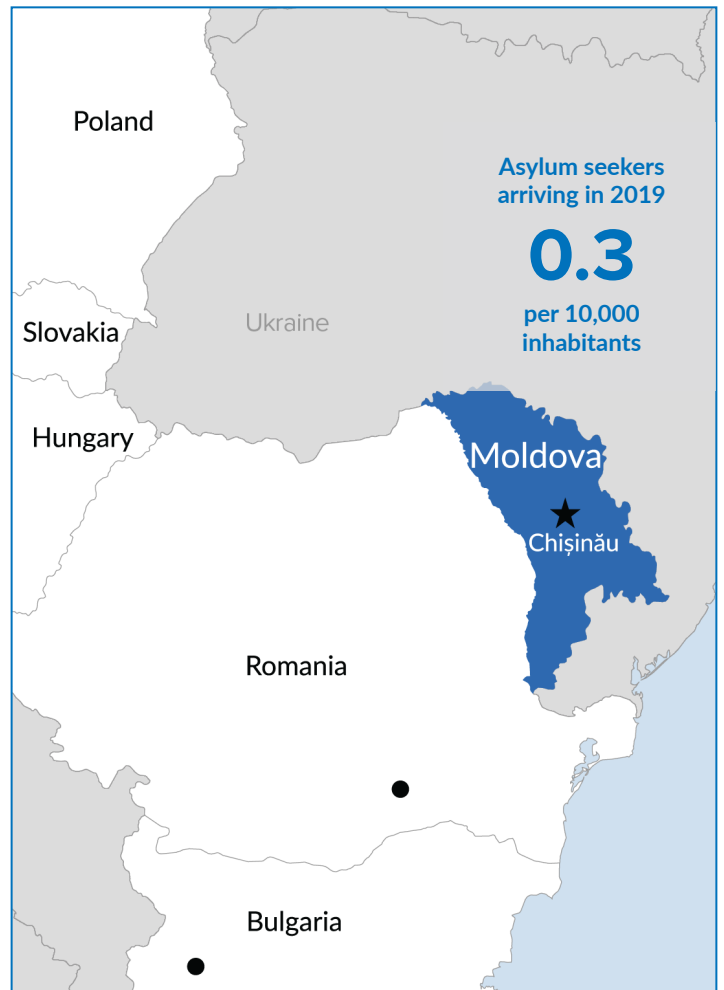

Moldova

Total country population:

3,550,000

Source: 1

Persons of concern to UNHCR

4,030

Asylum seekers **80**

Refugees **431**

Stateless **3,718***

*Includes those at risk of statelessness

Source: 2

Asylum-seekers registered in the first half of 2020

43

Gender breakdown not available

Source: 2

Asylum seekers arriving 2014-2019

Source: 2

Five most common countries of origin among asylum seekers arriving in 2019

Turkey, Bangladesh, Armenia, Syria, Azerbaijan

Number of people granted protection in 2020 Jan - June **29**

Number of people granted protection in 2019 **31**