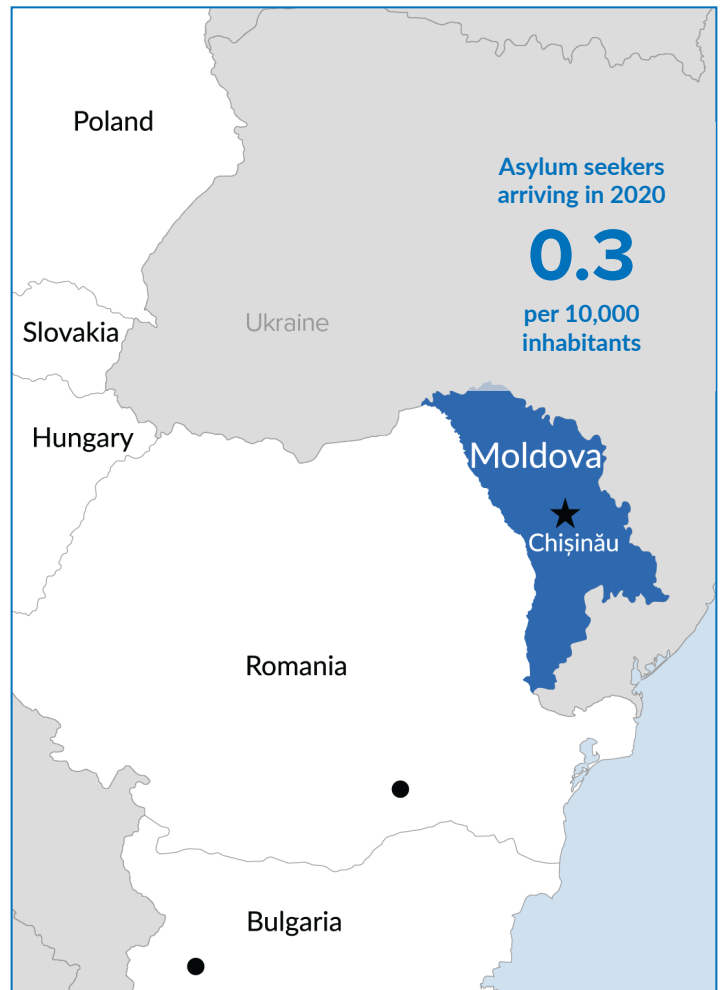

# Moldova

Total country population:

**3,550,000**

Source: 1

Persons of concern to UNHCR

**4,030**

Asylum seekers **77**

Refugees **413**

Stateless **3,405\***

\*Includes those at risk of statelessness

Source: 2

Asylum-seekers registered in 2020

**110**

Gender breakdown not available

Source: 2

Asylum seekers arriving 2014-2019

Source: 2

Five most common countries of origin among asylum seekers arriving in 2020

Turkey, Uzbekistan, Ukraine, Tajikistan, Armenia

Number of people granted protection in 2020 **40**

Number of people granted protection in 2019 **31**