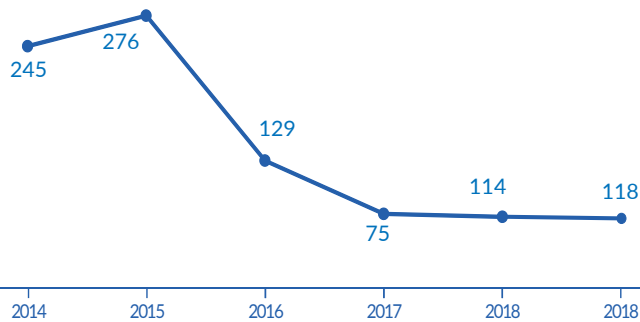

Stateless **3,405\***

\*Includes those at risk of statelessness

Source: 2

Asylum-seekers registered in 2020

**110**

Gender breakdown not available

Source: 2

Asylum seekers arriving 2014-2019

Source: 2

Five most common countries of origin among asylum seekers arriving in 2020

Turkey, Uzbekistan, Ukraine, Tajikistan, Armenia

Number of people granted protection in 2020 **40**

Number of people granted protection in 2019 **31**