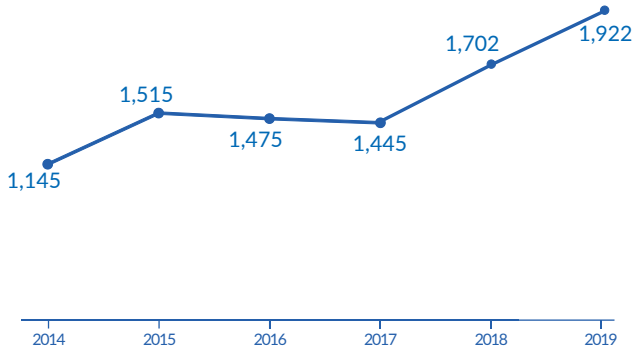

Czech Republic

Total country population:

10,702,000

Source: 1

Persons of concern to UNHCR

3,914

Source: 2

Asylum seekers

606

Refugees

1,922

Stateless

828

Source: 2

Asylum-seekers registered in 2020

1,164

*Unaccompanied and separated children

Source: 2, 3

Asylum seekers arriving 2014-2019

Source: 1, 2

Five most common countries of origin among asylum seekers arriving in 2020

Ukraine, Georgia, Vietnam, Belarus, Uzbekistan

Number of people granted protection in 2020

114

Number of people granted protection in 2019

147

Number of people granted protection since 2014

1,994

Source: 2

Refugees resettled and relocated since 2014: