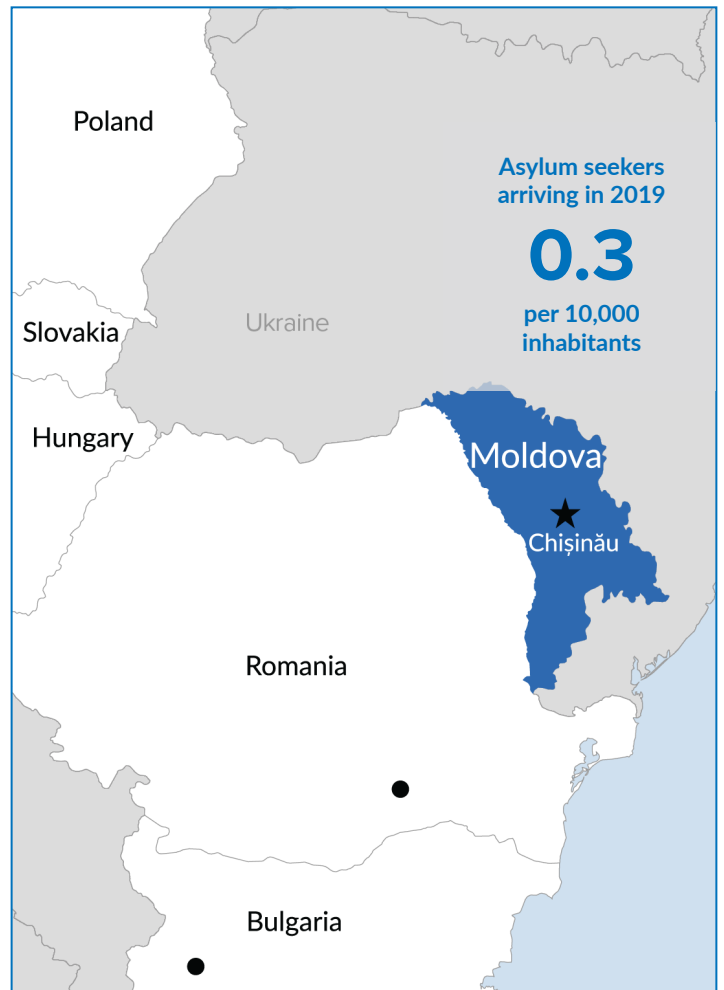

Moldova

Total country population:

3,550,000

Source: 1

Persons of concern to UNHCR

4,030

Asylum seekers **107**

Refugees **423**

Stateless **3,500**

Source: 2

Asylum-seekers arriving in 2019

118

Gender breakdown not available

Source: 2

Asylum seekers arriving 2014-2019

Source: 2

Five most common countries of origin among asylum seekers arriving in 2019

Turkey, Bangladesh, Armenia, Syria, Azerbaijan

Number of people granted protection in 2019 **31**

Number of people granted protection in 2018 **32**