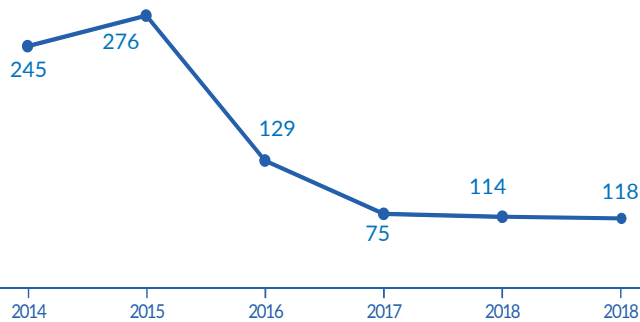

Moldova

Total country population:

3,550,000

Source: 1

Persons of concern to UNHCR

4,030

Asylum seekers **107**

Refugees **423**

Stateless **3,500**

Source: 2

Asylum-seekers arriving in 2019

118

Gender breakdown not available

Source: 2

Asylum seekers arriving 2014-2019

Source: 2

Five most common countries of origin among asylum seekers arriving in 2019

Turkey, Bangladesh, Armenia, Syria, Azerbaijan

Number of people granted protection in 2019 **31**

Number of people granted protection in 2018 **32**