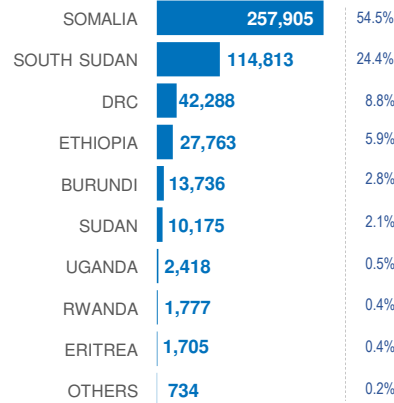

# 473,314

REGISTERED REFUGEES AND ASYLUM-SEEKERS

### HOST LOCATIONS

**84%**  
Living in camps

**16%**  
Living in urban areas

### COUNTRIES OF ORIGIN