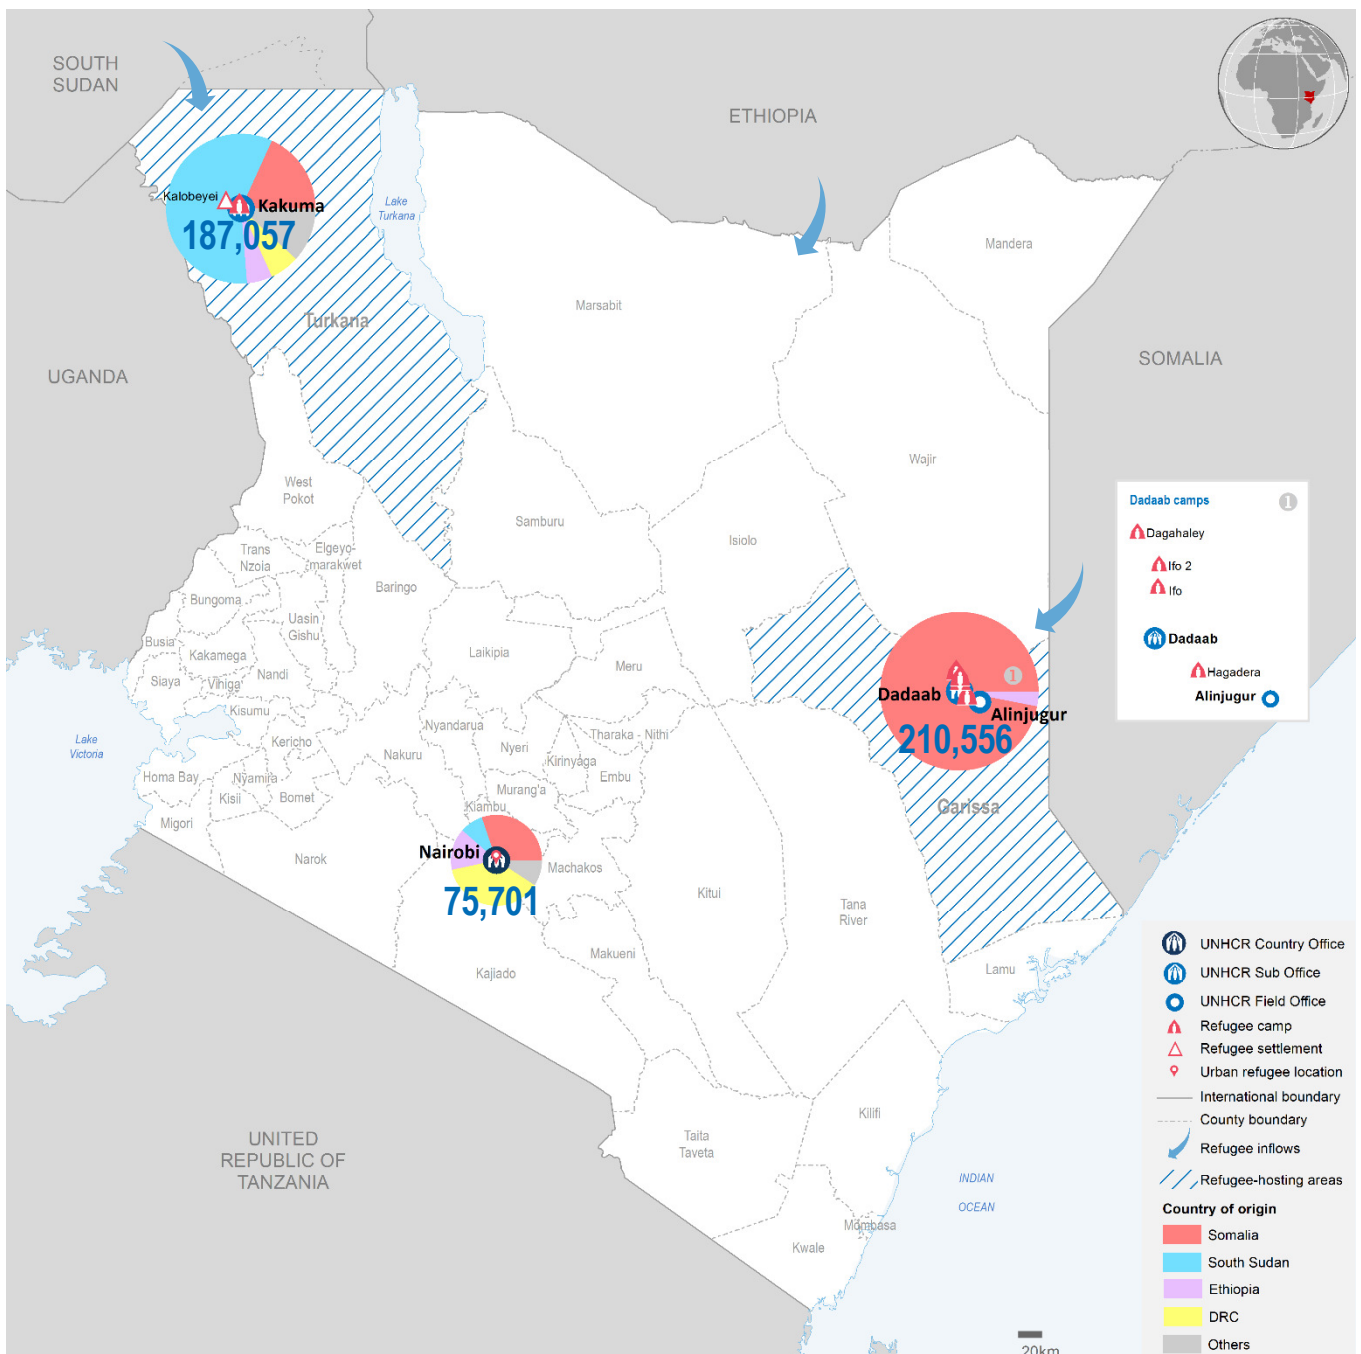

The boundaries and names shown and the designations used on this map do not imply official endorsement or acceptance by the United Nations.

Sources: UNHCR Kenya. Statistics based on UNHCR's Refugee Registration System, proGres Author: UNHCR Kenya - Data Management Unit Nairobi Feedback: kennaodm@unhcr.org