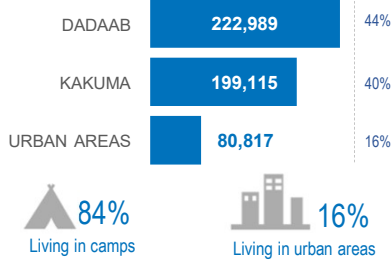

KENYA

Registered refugees and asylum-seekers

as of 30 November 2020

UNHCR
The UN Refugee Agency

502,921

REGISTERED REFUGEES AND ASYLUM-SEEKERS

HOST LOCATIONS