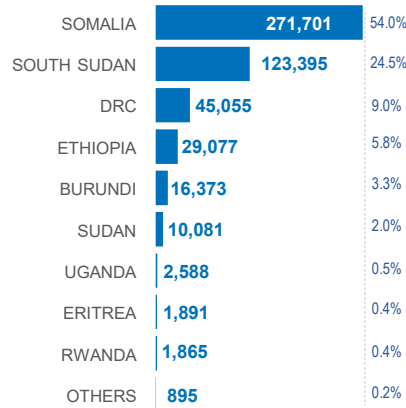

COUNTRIES OF ORIGIN