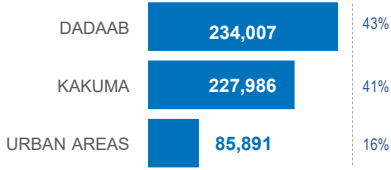

KENYA

Registered refugees and asylum-seekers

as of 31 March 2022

547,884

REGISTERED REFUGEES AND ASYLUM-SEEKERS

HOST LOCATIONS

COUNTRIES OF ORIGIN

DEMOGRAPHICS