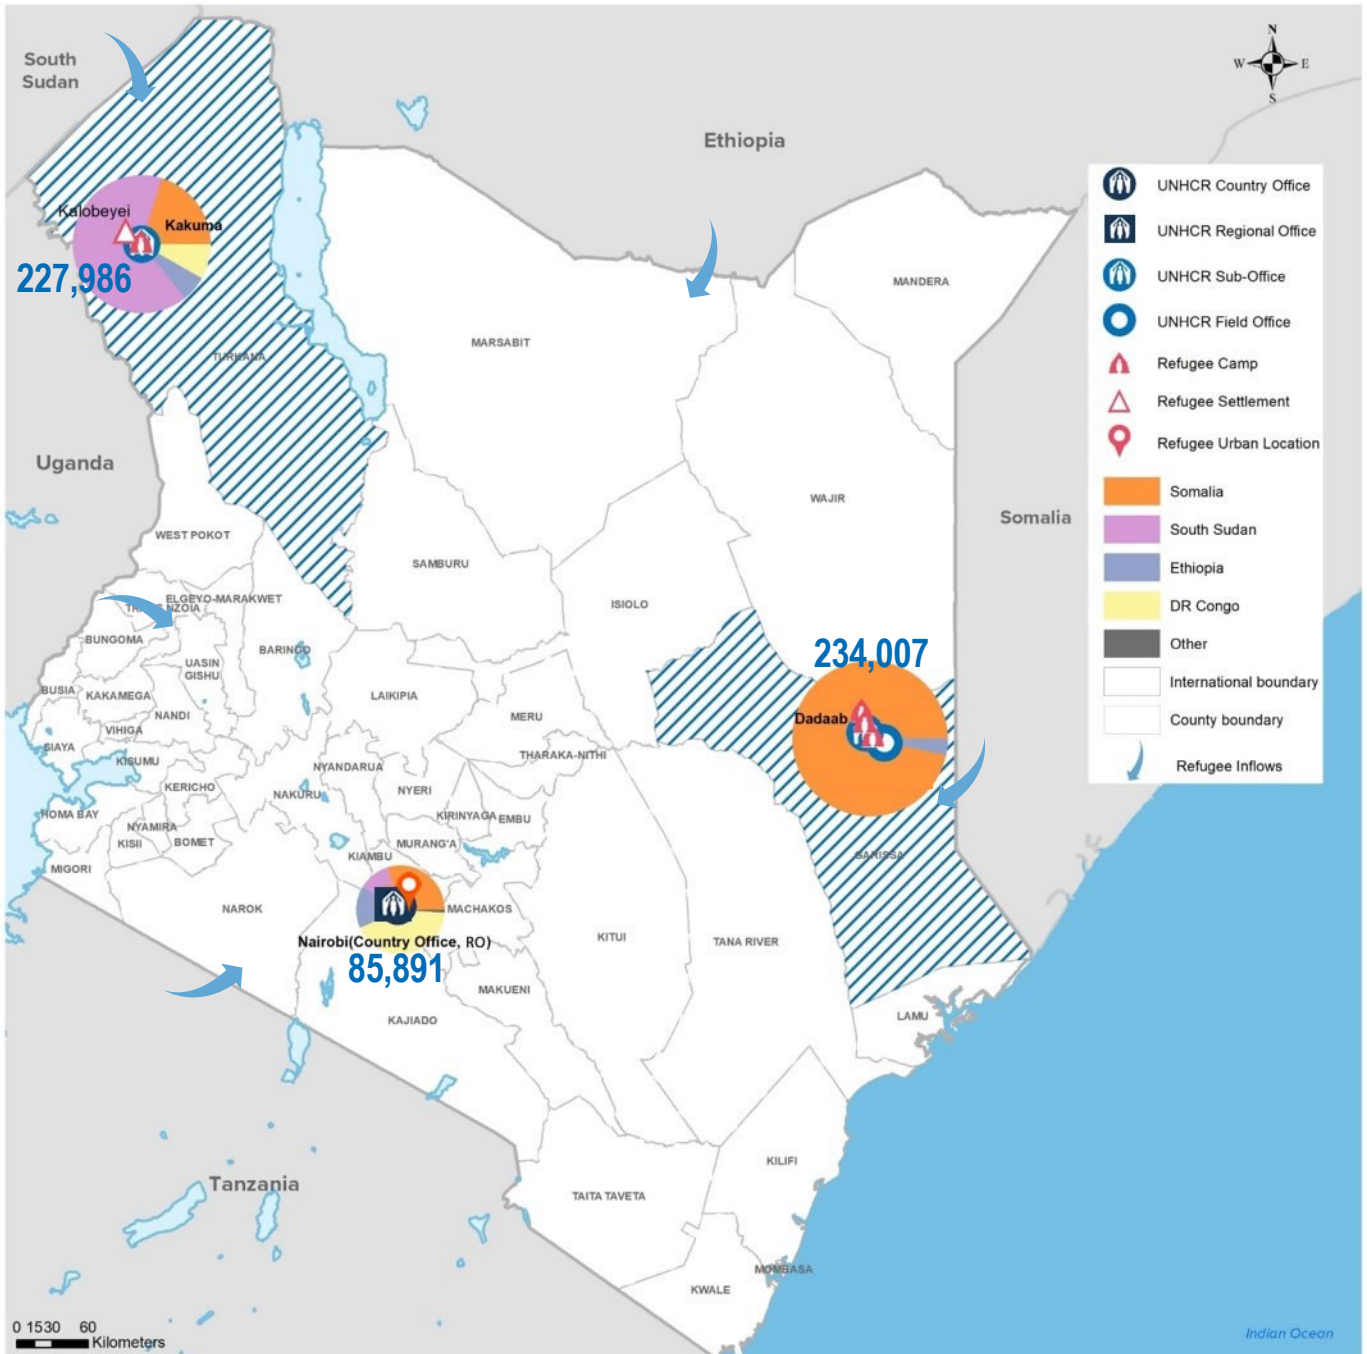

KENYA

Registered refugees and asylum-seekers

as of 31 March 2022

547,884

REGISTERED REFUGEES AND ASYLUM-SEEKERS

HOST LOCATIONS

COUNTRIES OF ORIGIN

DEMOGRAPHICS

age and gender

LEGAL STATUS

The boundaries and names shown and the designations used on this map do not imply official endorsement or acceptance by the United Nations.