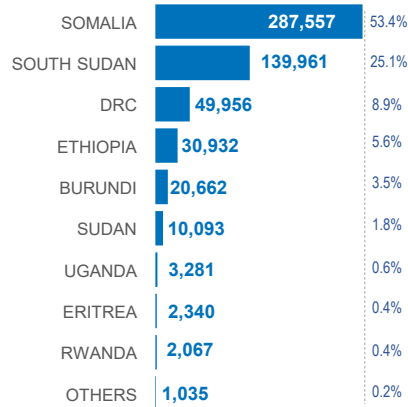

KENYA

Registered refugees and asylum-seekers

as of 31 March 2022

547,884

REGISTERED REFUGEES AND ASYLUM-SEEKERS

HOST LOCATIONS

COUNTRIES OF ORIGIN

DEMOGRAPHICS

age and gender

LEGAL STATUS

The boundaries and names shown and the designations used on this map do not imply official endorsement or acceptance by the United Nations.