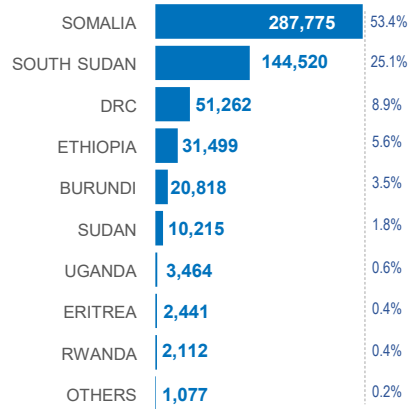

KENYA

Registered refugees and asylum-seekers

as of 30 June 2022

555,183

REGISTERED REFUGEES AND ASYLUM-SEEKERS

HOST LOCATIONS

COUNTRIES OF ORIGIN

DEMOGRAPHICS

age and gender

LEGAL STATUS

The boundaries and names shown and the designations used on this map do not imply official endorsement or acceptance by the United Nations.