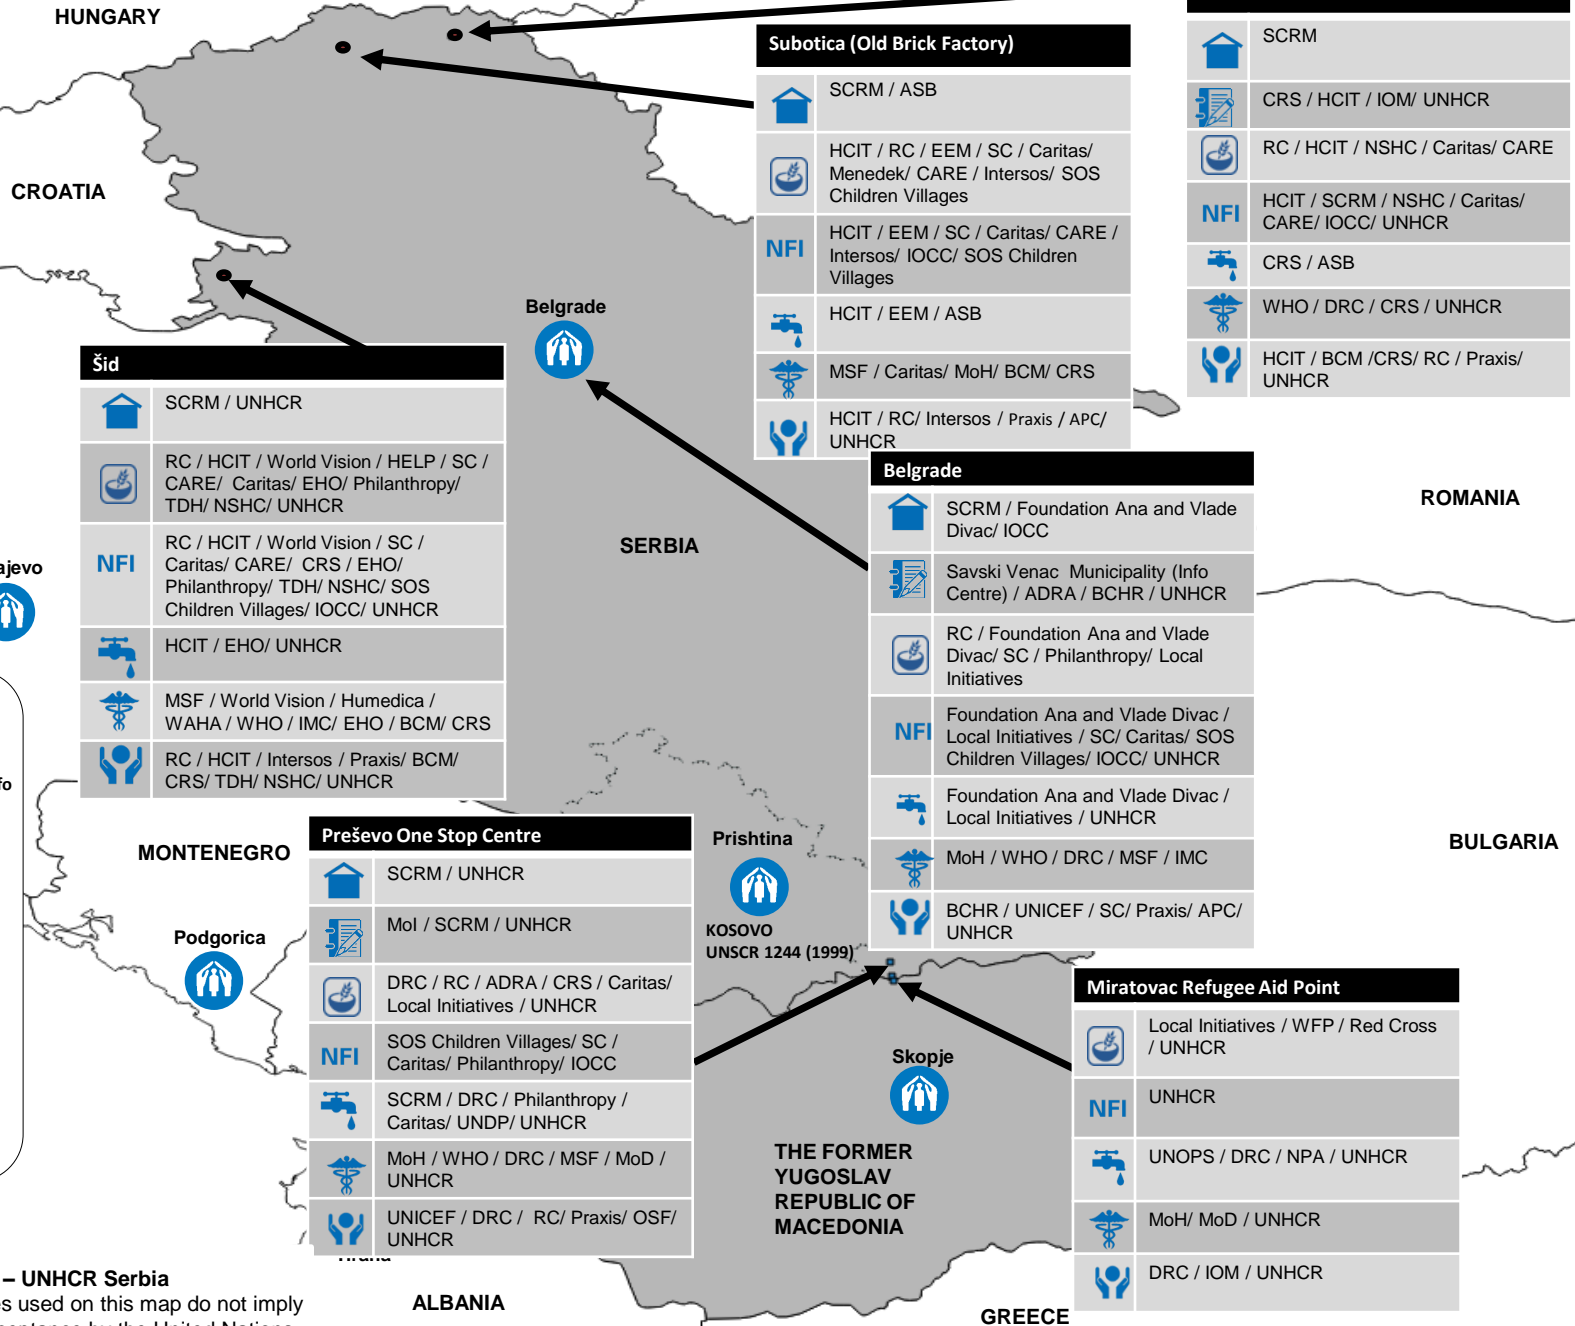

# Who's Doing What Where? (Serbia, 20 October 2015)

	Structures/shelter
	Administrative/Legal/Info
	Food
	NFI
	WASH
	Health
	Protection
	UNHCR Office

Created in October 2015 – UNHCR Serbia  
 The boundaries and names used on this map do not imply official endorsement or acceptance by the United Nations.