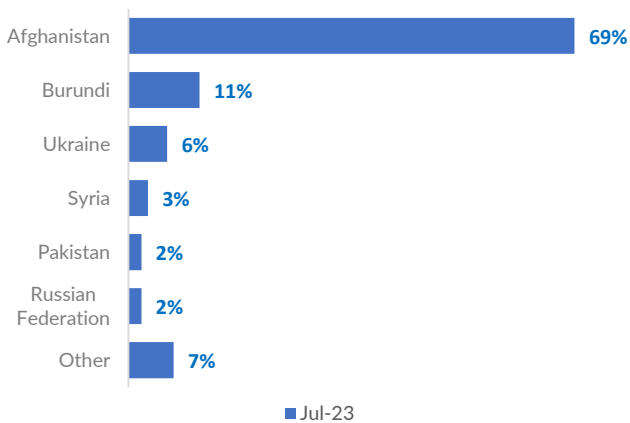

Presence in Asylum Centers
by nationality