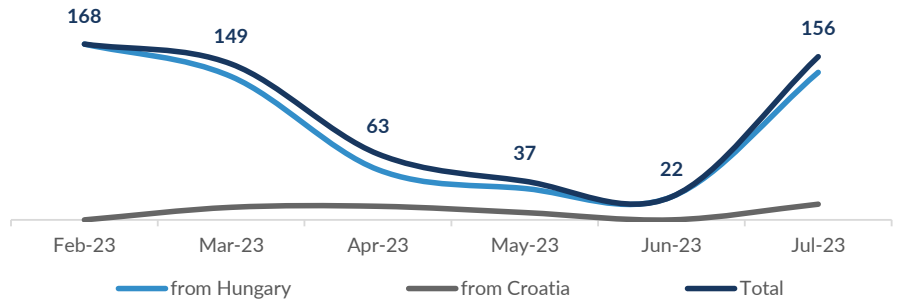

*** Asylum statistics are provided by the Ministry of Interior

Positive decisions 2008 - 2023
by nationality

Positive decisions 2008 - 2022
by age and sex

Persons currently under Temporary Protection:
Temporary protection granted since 2022

Occupancy of Asylum and Reception/Transit Centers**

Presence in Asylum Centers
by nationality

Presence in Reception/Transit Centers
by nationality

Reported pushbacks into Serbia*

Pushbacks from Croatia - July: 15
Pushbacks from Croatia - June: 0

Pushbacks from Hungary - July: 141
Pushbacks from Hungary - June: 22

Profiled cases*

Total profiled cases - July*: 5,724
Total profiled cases - June: 4,299

Percentage of profiled by country of origin

Profiled by Gender