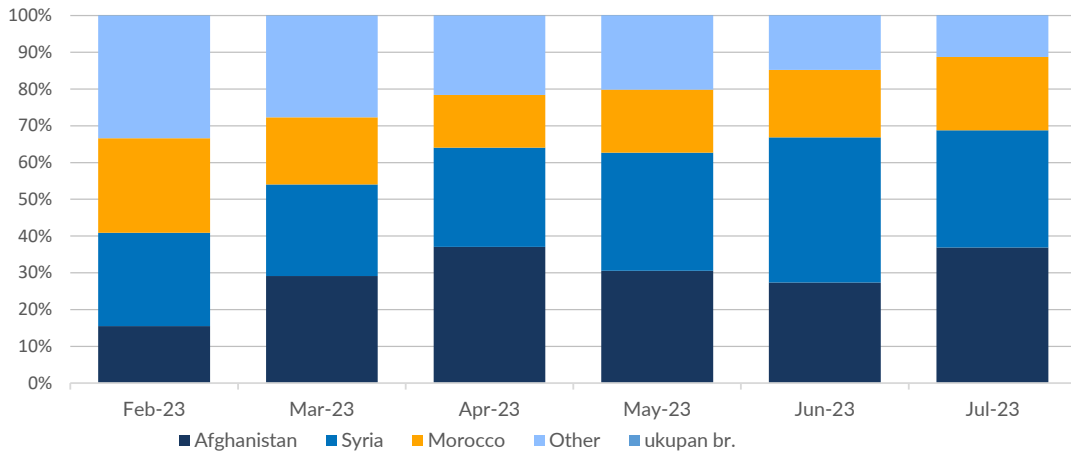

*** Asylum statistics are provided by the Ministry of Interior

Positive decisions 2008 - 2023
by nationality

Positive decisions 2008 - 2022
by age and sex

Persons currently under Temporary Protection:
Temporary protection granted since 2022

Occupancy of Asylum and Reception/Transit Centers**

Presence in Asylum Centers
by nationality

Presence in Reception/Transit Centers
by nationality

Reported pushbacks into Serbia*

Pushbacks from Croatia - July: 15
Pushbacks from Croatia - June: 0

Pushbacks from Hungary - July: 141
Pushbacks from Hungary - June: 22

Profiled cases*

Total profiled cases - July*: 5,724
Total profiled cases - June: 4,299

Percentage of profiled by country of origin

Profiled by Gender