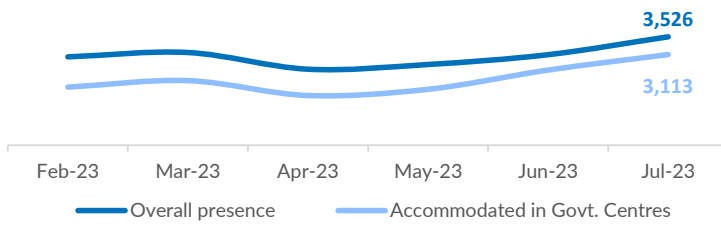

Serbia

July 2023

Asylum-seekers and migrants - presence

| | | |
|---|--------|---|
| Total presence of refugees/migrants – end July*: | 3,526 | ↑ |
| Total presence of refugees/migrants – end June: | 3,110 | |
| Total occupancy of government centers – end July**: | 3,113 | ↑ |
| Total occupancy of government centers – end June: | 2,752 | |
| Other accommodations – end July*: | 413 | ↑ |
| Other accommodations – end June: | 358 | |
| The number of new entries in government centers – July**: | 13,571 | ↑ |
| The number of new entries in government centers – June: | 10,083 | |
| Total of unaccompanied children in the country – July**: | 95 | ↑ |
| Total of unaccompanied children in the country – June: | 78 | |

Asylum and Temporary Protection***

| | |
|---|-----|
| Intentions to seek asylum – July: | 142 |
| Intentions to seek asylum – 2023: | 847 |
| Applications for asylum submitted – July: | 6 |
| Applications for asylum submitted – 2023: | 134 |
| Persons granted refugee status or subsidiary protection – July: | 2 |
| Persons granted refugee status or subsidiary protection – 2023: | 8 |
| Negative decisions (rejected or refused) – July: | 11 |
| Negative decisions (rejected or refused) – 2023: | 35 |
| Temporary protection granted (persons fleeing Ukraine) – July: | 32 |
| Total persons under Temporary Protection: | 861 |