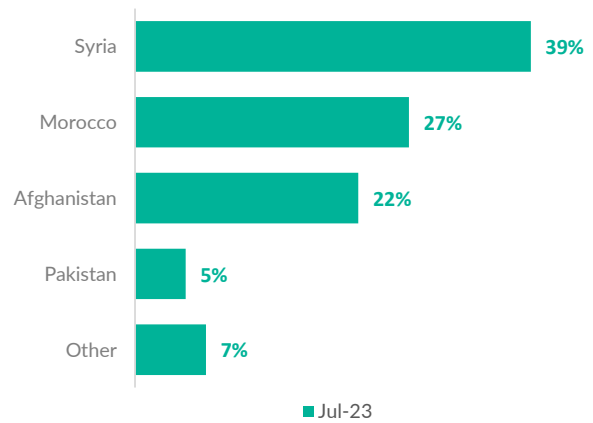

Presence in Reception/Transit Centers
by nationality