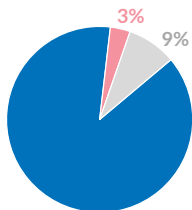

Occupancy of Asylum and Reception/Transit Centers**

Presence in Asylum Centers
by nationality

Presence in Reception/Transit Centers
by nationality

Reported pushbacks into Serbia*

Pushbacks from Croatia - July: 15
Pushbacks from Croatia - June: 0

Pushbacks from Hungary - July: 141
Pushbacks from Hungary - June: 22

Profiled cases*

Total profiled cases - July*: 5,724
Total profiled cases - June: 4,299

Percentage of profiled by country of origin

Profiled by Gender

Men Women Children

UASC among profiled

UASC Other

UASC by gender

Boys Girls