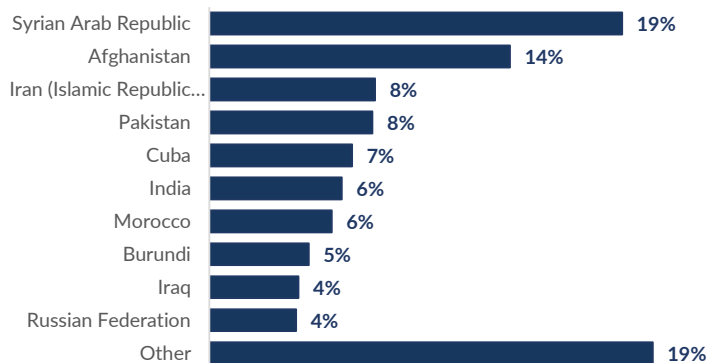

Asylum intentions - 2023 by nationality