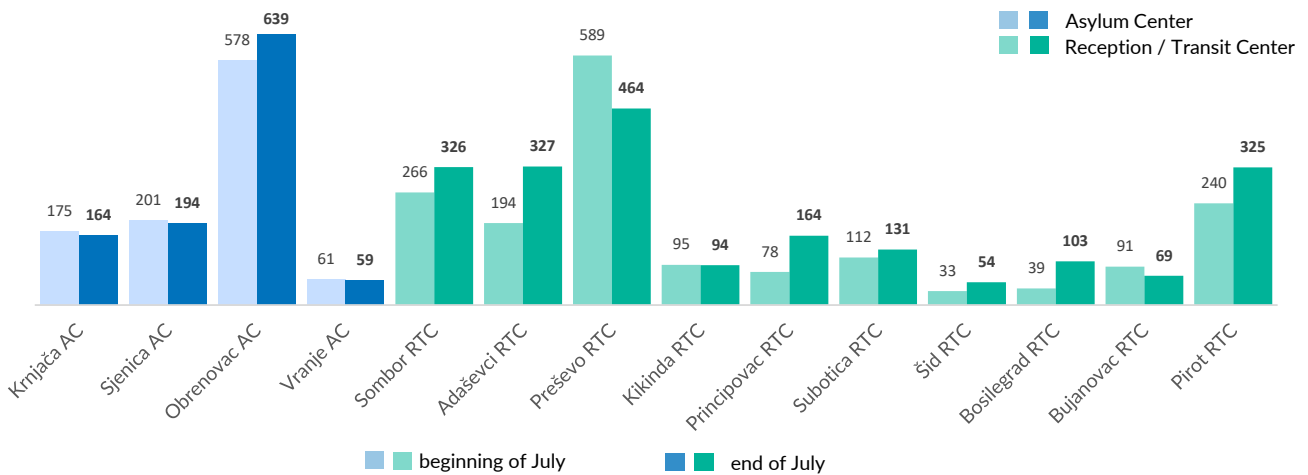

Serbia

July 2023

Asylum-seekers and migrants - presence

| | | |
|---|--------|---|
| Total presence of refugees/migrants – end July*: | 3,526 | ↑ |
| Total presence of refugees/migrants – end June: | 3,110 | |
| Total occupancy of government centers – end July**: | 3,113 | ↑ |
| Total occupancy of government centers – end June: | 2,752 | |
| Other accommodations – end July*: | 413 | ↑ |
| Other accommodations – end June: | 358 | |
| The number of new entries in government centers – July**: | 13,571 | ↑ |
| The number of new entries in government centers – June: | 10,083 | |
| Total of unaccompanied children in the country – July**: | 95 | ↑ |
| Total of unaccompanied children in the country – June: | 78 | |

*** Asylum statistics are provided by the Ministry of Interior

Positive decisions 2008 - 2023
by nationality

Positive decisions 2008 - 2022
by age and sex

Persons currently under Temporary Protection:
Temporary protection granted since 2022

Occupancy of Asylum and Reception/Transit Centers**

Presence in Asylum Centers
by nationality

Presence in Reception/Transit Centers
by nationality

Reported pushbacks into Serbia*

Pushbacks from Croatia - July: 15
Pushbacks from Croatia - June: 0

Pushbacks from Hungary - July: 141
Pushbacks from Hungary - June: 22

Profiled cases*

Total profiled cases - July*: 5,724
Total profiled cases - June: 4,299

Percentage of profiled by country of origin

Profiled by Gender