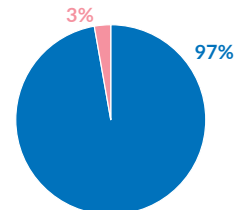

Occupancy of Asylum and Reception/Transit Centers**

Presence in Asylum Centers
by nationality

Presence in Reception/Transit Centers
by nationality

Reported pushbacks into Serbia*

Pushbacks from Croatia - July: 15
Pushbacks from Croatia - June: 0

Pushbacks from Hungary - July: 141
Pushbacks from Hungary - June: 22

Profiled cases*

Total profiled cases - July*: 5,724
Total profiled cases - June: 4,299

Percentage of profiled by country of origin

Profiled by Gender

Men Women Children

UASC among profiled

UASC Other

UASC by gender

Boys Girls