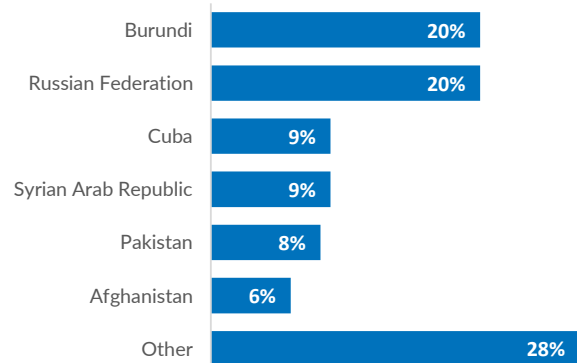

Asylum applications - 2023 by nationality

* Information based on findings of UNHCR staff and partners

** Government centres statistics are provided by Commissariat for Refugees and Migration - Republic of Serbia

*** Asylum statistics are provided by the Ministry of Interior