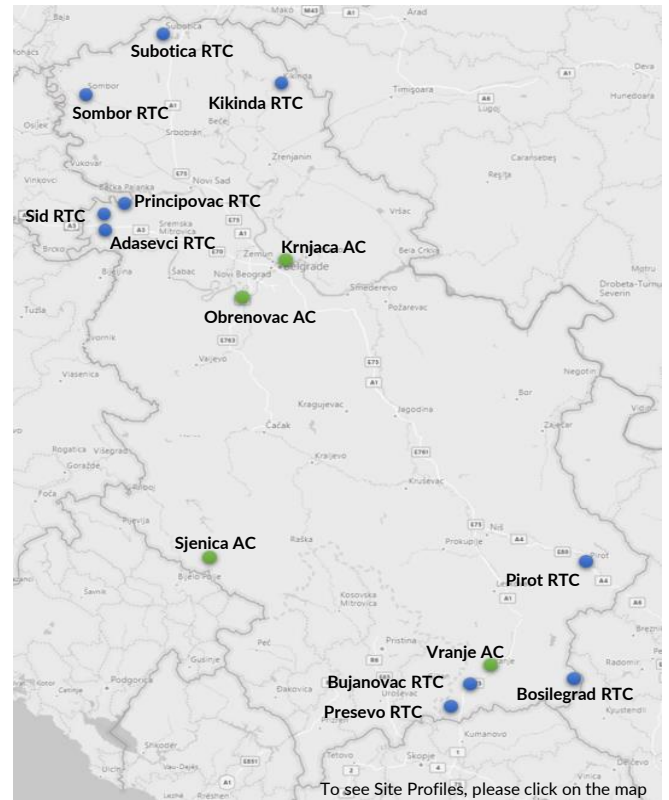

Serbia

July 2023

Asylum-seekers and migrants - presence

| | | |
|---|--------|---|
| Total presence of refugees/migrants – end July*: | 3,526 | ↑ |
| Total presence of refugees/migrants – end June: | 3,110 | |
| Total occupancy of government centers – end July**: | 3,113 | ↑ |
| Total occupancy of government centers – end June: | 2,752 | |
| Other accommodations – end July*: | 413 | ↑ |
| Other accommodations – end June: | 358 | |
| The number of new entries in government centers – July**: | 13,571 | ↑ |
| The number of new entries in government centers – June: | 10,083 | |
| Total of unaccompanied children in the country – July**: | 95 | ↑ |
| Total of unaccompanied children in the country – June: | 78 | |

Asylum and Temporary Protection***

| | |
|---|-----|
| Intentions to seek asylum – July: | 142 |
| Intentions to seek asylum – 2023: | 847 |
| Applications for asylum submitted – July: | 6 |
| Applications for asylum submitted – 2023: | 134 |
| Persons granted refugee status or subsidiary protection – July: | 2 |
| Persons granted refugee status or subsidiary protection – 2023: | 8 |
| Negative decisions (rejected or refused) – July: | 11 |
| Negative decisions (rejected or refused) – 2023: | 35 |
| Temporary protection granted (persons fleeing Ukraine) – July: | 32 |
| Total persons under Temporary Protection: | 861 |