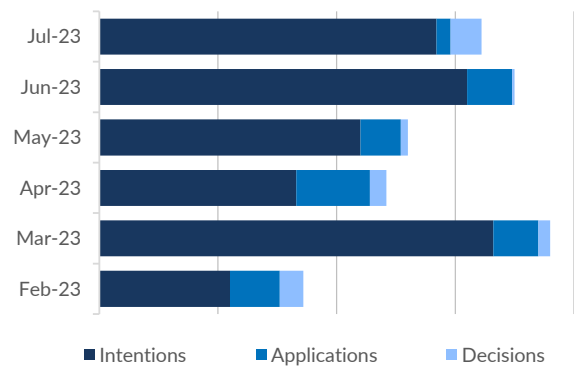

Proportion of Intentions/Applications/Decisions