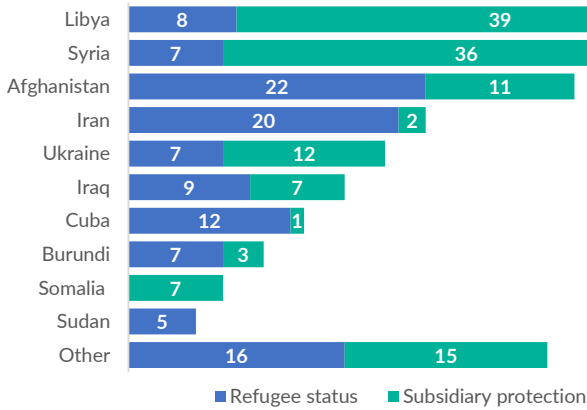

Serbia

July 2023

Asylum-seekers and migrants - presence

| | | |
|---|--------|---|
| Total presence of refugees/migrants – end July*: | 3,526 | ↑ |
| Total presence of refugees/migrants – end June: | 3,110 | |
| Total occupancy of government centers – end July**: | 3,113 | ↑ |
| Total occupancy of government centers – end June: | 2,752 | |
| Other accommodations – end July*: | 413 | ↑ |
| Other accommodations – end June: | 358 | |
| The number of new entries in government centers – July**: | 13,571 | ↑ |
| The number of new entries in government centers – June: | 10,083 | |
| Total of unaccompanied children in the country – July**: | 95 | ↑ |
| Total of unaccompanied children in the country – June: | 78 | |

Asylum and Temporary Protection***

| | |
|---|-----|
| Intentions to seek asylum – July: | 142 |
| Intentions to seek asylum – 2023: | 847 |
| Applications for asylum submitted – July: | 6 |
| Applications for asylum submitted – 2023: | 134 |
| Persons granted refugee status or subsidiary protection – July: | 2 |
| Persons granted refugee status or subsidiary protection – 2023: | 8 |
| Negative decisions (rejected or refused) – July: | 11 |
| Negative decisions (rejected or refused) – 2023: | 35 |
| Temporary protection granted (persons fleeing Ukraine) – July: | 32 |
| Total persons under Temporary Protection: | 861 |

Proportion of Intentions/Applications/Decisions

Asylum intentions - 2023 by nationality

Asylum applications - 2023 by nationality

* Information based on findings of UNHCR staff and partners

** Government centres statistics are provided by Commissariat for Refugees and Migration - Republic of Serbia

*** Asylum statistics are provided by the Ministry of Interior

Positive decisions 2008 - 2023
by nationality

Positive decisions 2008 - 2022
by age and sex

Persons currently under Temporary Protection:
Temporary protection granted since 2022