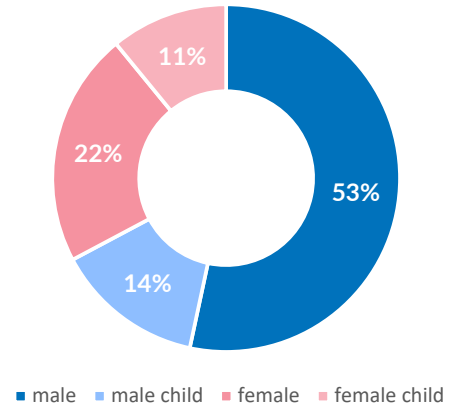

Serbia

July 2023

Asylum-seekers and migrants - presence

| | | |
|---|--------|---|
| Total presence of refugees/migrants – end July*: | 3,526 | ↑ |
| Total presence of refugees/migrants – end June: | 3,110 | |
| Total occupancy of government centers – end July**: | 3,113 | ↑ |
| Total occupancy of government centers – end June: | 2,752 | |
| Other accommodations – end July*: | 413 | ↑ |
| Other accommodations – end June: | 358 | |
| The number of new entries in government centers – July**: | 13,571 | ↑ |
| The number of new entries in government centers – June: | 10,083 | |
| Total of unaccompanied children in the country – July**: | 95 | ↑ |
| Total of unaccompanied children in the country – June: | 78 | |

Asylum and Temporary Protection***

| | |
|---|-----|
| Intentions to seek asylum – July: | 142 |
| Intentions to seek asylum – 2023: | 847 |
| Applications for asylum submitted – July: | 6 |
| Applications for asylum submitted – 2023: | 134 |
| Persons granted refugee status or subsidiary protection – July: | 2 |
| Persons granted refugee status or subsidiary protection – 2023: | 8 |
| Negative decisions (rejected or refused) – July: | 11 |
| Negative decisions (rejected or refused) – 2023: | 35 |
| Temporary protection granted (persons fleeing Ukraine) – July: | 32 |
| Total persons under Temporary Protection: | 861 |

Proportion of Intentions/Applications/Decisions

Asylum intentions - 2023 by nationality

Asylum applications - 2023 by nationality

* Information based on findings of UNHCR staff and partners

** Government centres statistics are provided by Commissariat for Refugees and Migration - Republic of Serbia

*** Asylum statistics are provided by the Ministry of Interior

Positive decisions 2008 - 2023
by nationality

Positive decisions 2008 - 2022
by age and sex

Persons currently under Temporary Protection:
Temporary protection granted since 2022