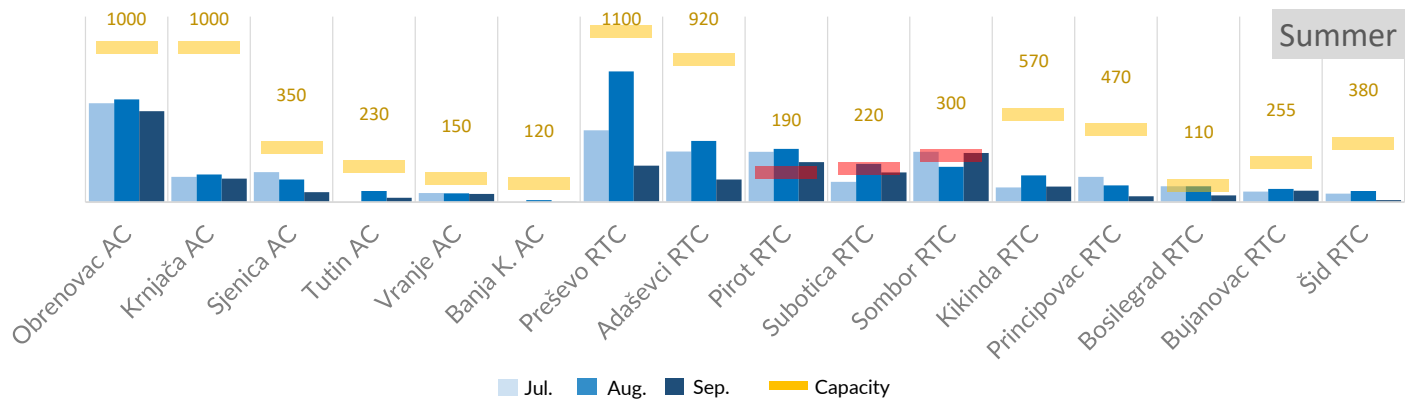

2021 - by nationality - TOTAL 14

2022 - by nationality - TOTAL 30

Jan. - Sep. 2023 - by nationality - TOTAL 8

Positive decisions - by year - TOTAL 246

Occupancy of Asylum and Reception/Transit Centers**

* Claimed nationality as the persons on the move are undocumented

Profiled cases

Total profiled cases – September*: **6,019**
 Total profiled cases – Jan. - Sep.: **32,546**