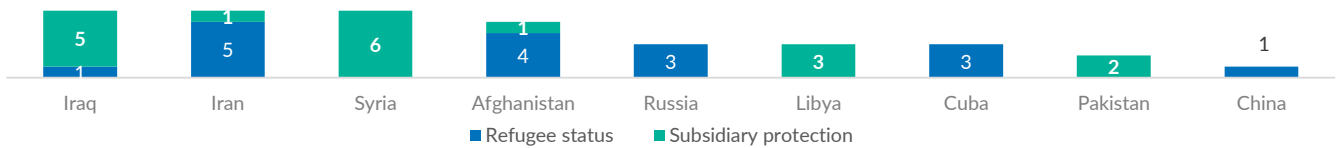

Proportion of Intentions/Applications/Decisions

Asylum intentions - 2023 by nationality TOP 10

Asylum applications - 2023 by nationality TOP 6

* Information based on findings of UNHCR staff and partners

** Government centres statistics are provided by Commissariat for Refugees and Migration - Republic of Serbia

*** Asylum statistics are provided by the Ministry of Interior

Positive decisions 2008 - Sep. 2023 TOTAL 246

Positive decisions last 5 years (2019 - 2023)

2019 - by nationality - TOTAL 35

2020 - by nationality - TOTAL 29