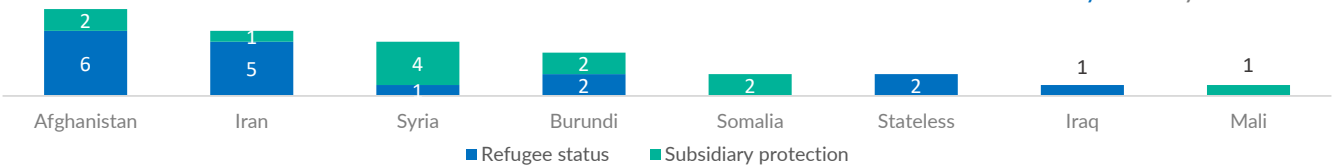

Proportion of Intentions/Applications/Decisions

Asylum intentions - 2023 by nationality TOP 10

Asylum applications - 2023 by nationality TOP 6

* Information based on findings of UNHCR staff and partners

** Government centres statistics are provided by Commissariat for Refugees and Migration - Republic of Serbia

*** Asylum statistics are provided by the Ministry of Interior

Positive decisions 2008 - Sep. 2023 TOTAL 246

Positive decisions last 5 years (2019 - 2023)

2019 - by nationality - TOTAL 35

2020 - by nationality - TOTAL 29

2021 - by nationality - TOTAL 14

2022 - by nationality - TOTAL 30

Jan. - Sep. 2023 - by nationality - TOTAL 8

Positive decisions - by year - TOTAL 246

Occupancy of Asylum and Reception/Transit Centers**

* Claimed nationality as the persons on the move are undocumented