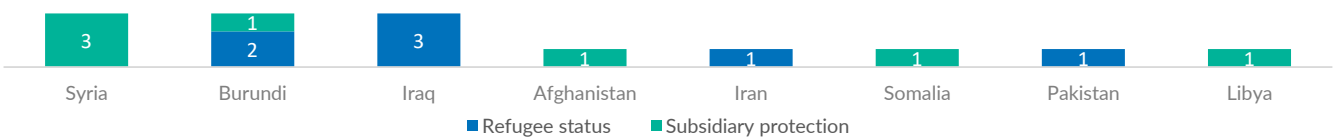

Proportion of Intentions/Applications/Decisions

Asylum intentions - 2023 by nationality TOP 10

Asylum applications - 2023 by nationality TOP 6

* Information based on findings of UNHCR staff and partners

** Government centres statistics are provided by Commissariat for Refugees and Migration - Republic of Serbia

*** Asylum statistics are provided by the Ministry of Interior

Positive decisions 2008 - Sep. 2023 TOTAL 246

Positive decisions last 5 years (2019 - 2023)

2019 - by nationality - TOTAL 35

2020 - by nationality - TOTAL 29

2021 - by nationality - TOTAL 14

2022 - by nationality - TOTAL 30

Jan. - Sep. 2023 - by nationality - TOTAL 8

Positive decisions - by year - TOTAL 246

Occupancy of Asylum and Reception/Transit Centers**

* Claimed nationality as the persons on the move are undocumented