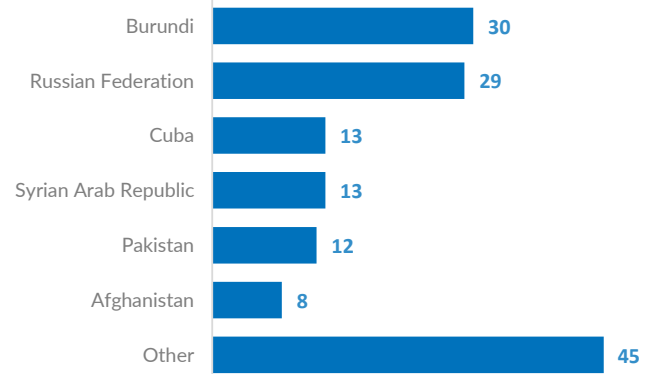

Serbia

August - September 2023

Asylum-seekers and migrants - presence

Total presence of refugees/migrants – end September**:	3,048	↓
Total presence of refugees/migrants – end August:	4,317	
Total occupancy of government centers – end September**:	2,305	
Total occupancy of government centers - Jan. - Sep.:	24,237	
Other accommodations – end September*:	743	
Other accommodations - Jan. - Sep.:	5,324	
The number of new entries in government centers – September**:	13,036	
The number of new entries in government centers - Jan. - Sep.:	83,343	
Total of unaccompanied children in the country - September**:	24	
Total of unaccompanied children in the country - Jan. - Sep.:	397	

Asylum and Temporary Protection***

Intentions to seek asylum - September:	182
Intentions to seek asylum - Jan. - Sep.:	1,257
Applications for asylum submitted – September:	10
Applications for asylum submitted - Jan. - Sep.:	150
Persons granted refugee status or subsidiary protection - September:	0
Persons granted refugee status or subsidiary protection - Jan. - Sep.:	8
Negative decisions (rejected or refused) - September:	1
Negative decisions (rejected or refused) - Jan. - Sep.:	38
Temporary protection granted (persons fleeing Ukraine) - September:	21
Total persons under Temporary Protection:	911

Proportion of Intentions/Applications/Decisions

Asylum intentions - 2023 by nationality TOP 10

Asylum applications - 2023 by nationality TOP 6

* Information based on findings of UNHCR staff and partners

** Government centres statistics are provided by Commissariat for Refugees and Migration - Republic of Serbia