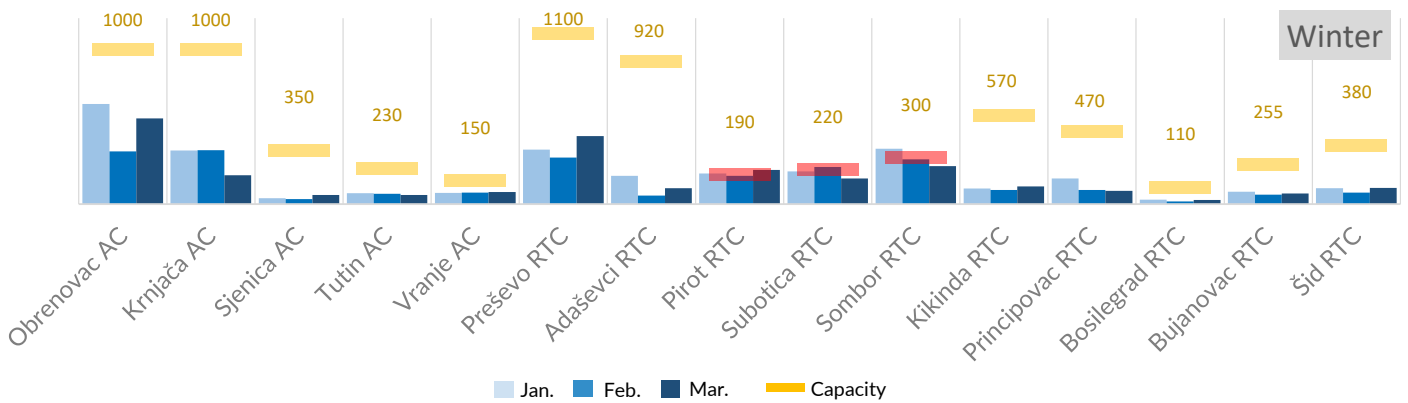

*** Asylum statistics are provided by the Ministry of Interior

Positive decisions 2008 - Sep. 2023 TOTAL 246

Positive decisions last 5 years (2019 - 2023)

2019 - by nationality - TOTAL 35

2020 - by nationality - TOTAL 29

2021 - by nationality - TOTAL 14

2022 - by nationality - TOTAL 30

Jan. - Sep. 2023 - by nationality - TOTAL 8

Positive decisions - by year - TOTAL 246

Occupancy of Asylum and Reception/Transit Centers**

* Claimed nationality as the persons on the move are undocumented

Profiled cases

Total profiled cases – September*: **6,019**
 Total profiled cases – Jan. - Sep.: **32,546**