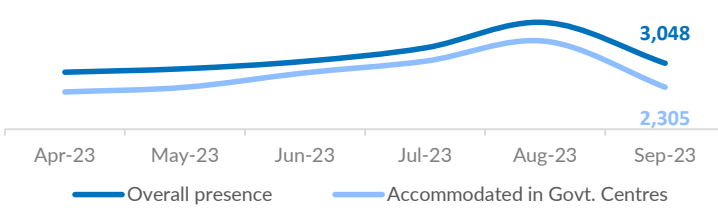

Serbia

August - September 2023

Asylum-seekers and migrants - presence

Total presence of refugees/migrants – end September**:	3,048	↓
Total presence of refugees/migrants – end August:	4,317	
Total occupancy of government centers – end September**:	2,305	
Total occupancy of government centers - Jan. - Sep.:	24,237	
Other accommodations – end September*:	743	
Other accommodations - Jan. - Sep.:	5,324	
The number of new entries in government centers – September**:	13,036	
The number of new entries in government centers - Jan. - Sep.:	83,343	
Total of unaccompanied children in the country - September**:	24	
Total of unaccompanied children in the country - Jan. - Sep.:	397	

Asylum and Temporary Protection***

Intentions to seek asylum - September:	182
Intentions to seek asylum - Jan. - Sep.:	1,257
Applications for asylum submitted – September:	10
Applications for asylum submitted - Jan. - Sep.:	150
Persons granted refugee status or subsidiary protection - September:	0
Persons granted refugee status or subsidiary protection - Jan. - Sep.:	8
Negative decisions (rejected or refused) - September:	1
Negative decisions (rejected or refused) - Jan. - Sep.:	38
Temporary protection granted (persons fleeing Ukraine) - September:	21
Total persons under Temporary Protection:	911