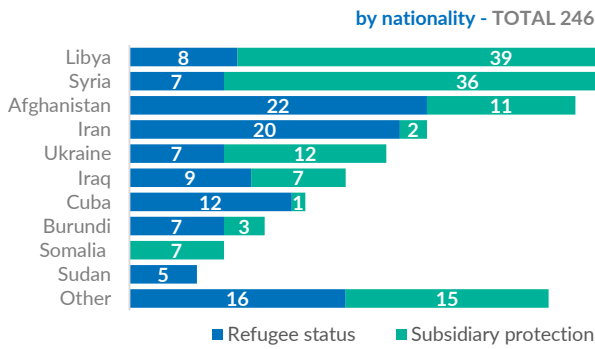

Serbia

August - September 2023

Asylum-seekers and migrants - presence

Total presence of refugees/migrants – end September**:	3,048	↓
Total presence of refugees/migrants – end August:	4,317	
Total occupancy of government centers – end September**:	2,305	
Total occupancy of government centers - Jan. - Sep.:	24,237	
Other accommodations – end September*:	743	
Other accommodations - Jan. - Sep.:	5,324	
The number of new entries in government centers – September**:	13,036	
The number of new entries in government centers - Jan. - Sep.:	83,343	
Total of unaccompanied children in the country - September**:	24	
Total of unaccompanied children in the country - Jan. - Sep.:	397	

Asylum and Temporary Protection***

Intentions to seek asylum - September:	182
Intentions to seek asylum - Jan. - Sep.:	1,257
Applications for asylum submitted – September:	10
Applications for asylum submitted - Jan. - Sep.:	150
Persons granted refugee status or subsidiary protection - September:	0
Persons granted refugee status or subsidiary protection - Jan. - Sep.:	8
Negative decisions (rejected or refused) - September:	1
Negative decisions (rejected or refused) - Jan. - Sep.:	38
Temporary protection granted (persons fleeing Ukraine) - September:	21
Total persons under Temporary Protection:	911

Proportion of Intentions/Applications/Decisions

Asylum intentions - 2023 by nationality TOP 10

Asylum applications - 2023 by nationality TOP 6

* Information based on findings of UNHCR staff and partners

** Government centres statistics are provided by Commissariat for Refugees and Migration - Republic of Serbia

*** Asylum statistics are provided by the Ministry of Interior

Positive decisions 2008 - Sep. 2023 TOTAL 246

Positive decisions last 5 years (2019 - 2023)

2019 - by nationality - TOTAL 35

2020 - by nationality - TOTAL 29