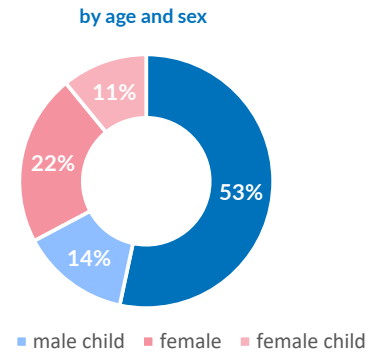

Serbia

August - September 2023

Asylum-seekers and migrants - presence

Total presence of refugees/migrants – end September**:	3,048	↓
Total presence of refugees/migrants – end August:	4,317	
Total occupancy of government centers – end September**:	2,305	
Total occupancy of government centers - Jan. - Sep.:	24,237	
Other accommodations – end September*:	743	
Other accommodations - Jan. - Sep.:	5,324	
The number of new entries in government centers – September**:	13,036	
The number of new entries in government centers - Jan. - Sep.:	83,343	
Total of unaccompanied children in the country - September**:	24	
Total of unaccompanied children in the country - Jan. - Sep.:	397	

Asylum and Temporary Protection***

Intentions to seek asylum - September:	182
Intentions to seek asylum - Jan. - Sep.:	1,257
Applications for asylum submitted – September:	10
Applications for asylum submitted - Jan. - Sep.:	150
Persons granted refugee status or subsidiary protection - September:	0
Persons granted refugee status or subsidiary protection - Jan. - Sep.:	8
Negative decisions (rejected or refused) - September:	1
Negative decisions (rejected or refused) - Jan. - Sep.:	38
Temporary protection granted (persons fleeing Ukraine) - September:	21
Total persons under Temporary Protection:	911

Proportion of Intentions/Applications/Decisions

Asylum intentions - 2023 by nationality TOP 10

Asylum applications - 2023 by nationality TOP 6

* Information based on findings of UNHCR staff and partners

** Government centres statistics are provided by Commissariat for Refugees and Migration - Republic of Serbia

*** Asylum statistics are provided by the Ministry of Interior

Positive decisions 2008 - Sep. 2023 TOTAL 246

Positive decisions last 5 years (2019 - 2023)

2019 - by nationality - TOTAL 35

2020 - by nationality - TOTAL 29