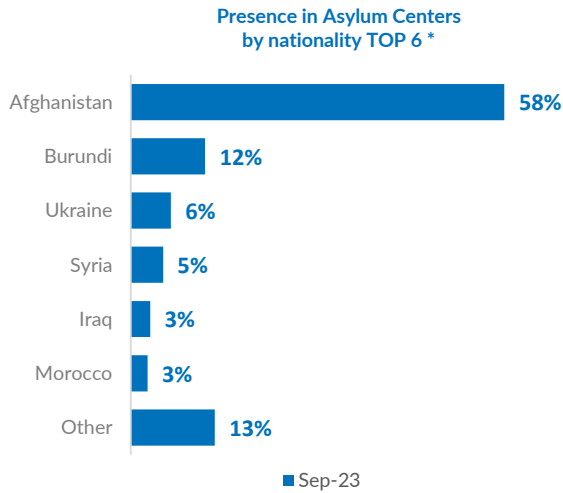

*** Asylum statistics are provided by the Ministry of Interior

Positive decisions 2008 - Sep. 2023 TOTAL 246

Positive decisions last 5 years (2019 - 2023)

2019 - by nationality - TOTAL 35

2020 - by nationality - TOTAL 29

2021 - by nationality - TOTAL 14

2022 - by nationality - TOTAL 30

Jan. - Sep. 2023 - by nationality - TOTAL 8

Positive decisions - by year - TOTAL 246

Occupancy of Asylum and Reception/Transit Centers**

* Claimed nationality as the persons on the move are undocumented

Profiled cases

Total profiled cases – September*: **6,019**
 Total profiled cases – Jan. - Sep.: **32,546**