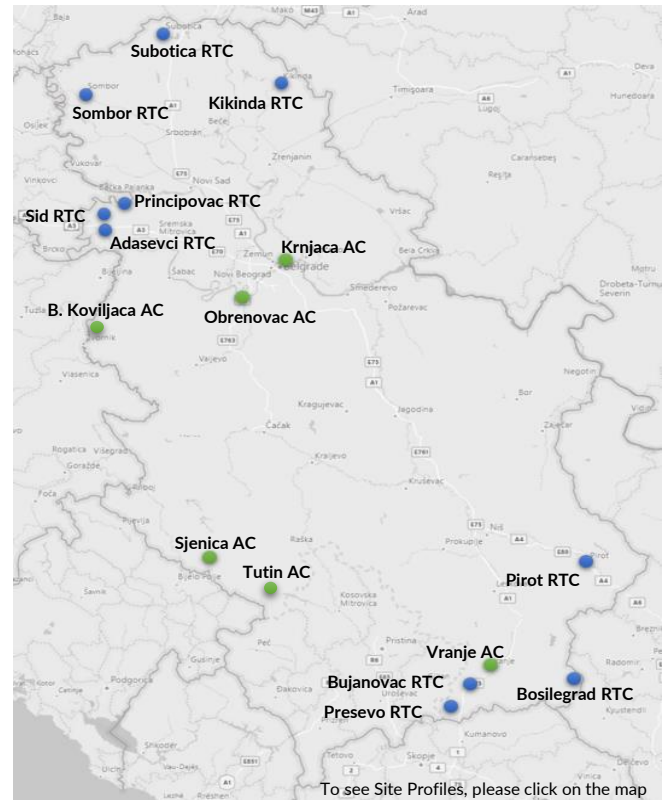

Serbia

August - September 2023

Asylum-seekers and migrants - presence

Total presence of refugees/migrants – end September**:	3,048	↓
Total presence of refugees/migrants – end August:	4,317	
Total occupancy of government centers – end September**:	2,305	
Total occupancy of government centers - Jan. - Sep.:	24,237	
Other accommodations – end September*:	743	
Other accommodations - Jan. - Sep.:	5,324	
The number of new entries in government centers – September**:	13,036	
The number of new entries in government centers - Jan. - Sep.:	83,343	
Total of unaccompanied children in the country - September**:	24	
Total of unaccompanied children in the country - Jan. - Sep.:	397	

Asylum and Temporary Protection***

Intentions to seek asylum - September:	182
Intentions to seek asylum - Jan. - Sep.:	1,257
Applications for asylum submitted – September:	10
Applications for asylum submitted - Jan. - Sep.:	150
Persons granted refugee status or subsidiary protection - September:	0
Persons granted refugee status or subsidiary protection - Jan. - Sep.:	8
Negative decisions (rejected or refused) - September:	1
Negative decisions (rejected or refused) - Jan. - Sep.:	38
Temporary protection granted (persons fleeing Ukraine) - September:	21
Total persons under Temporary Protection:	911