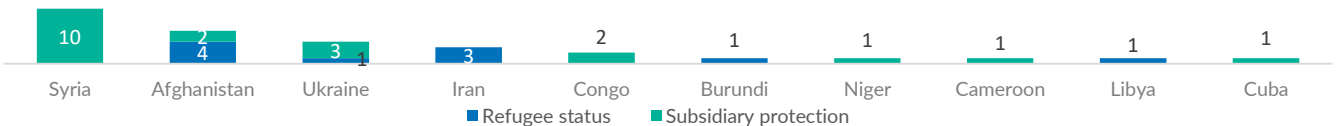

Proportion of Intentions/Applications/Decisions

Asylum intentions - 2023 by nationality TOP 10

Asylum applications - 2023 by nationality TOP 6

* Information based on findings of UNHCR staff and partners

** Government centres statistics are provided by Commissariat for Refugees and Migration - Republic of Serbia

*** Asylum statistics are provided by the Ministry of Interior

Positive decisions 2008 - Sep. 2023 TOTAL 246

Positive decisions last 5 years (2019 - 2023)

2019 - by nationality - TOTAL 35

2020 - by nationality - TOTAL 29

2021 - by nationality - TOTAL 14

2022 - by nationality - TOTAL 30

Jan. - Sep. 2023 - by nationality - TOTAL 8

Positive decisions - by year - TOTAL 246

Occupancy of Asylum and Reception/Transit Centers**

* Claimed nationality as the persons on the move are undocumented