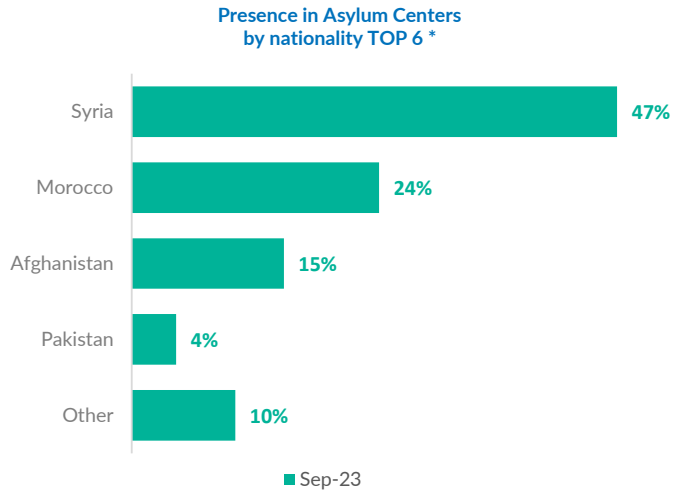

Serbia

August - September 2023

Asylum-seekers and migrants - presence

Total presence of refugees/migrants – end September**:	3,048	↓
Total presence of refugees/migrants – end August:	4,317	
Total occupancy of government centers – end September**:	2,305	
Total occupancy of government centers - Jan. - Sep.:	24,237	
Other accommodations – end September*:	743	
Other accommodations - Jan. - Sep.:	5,324	
The number of new entries in government centers – September**:	13,036	
The number of new entries in government centers - Jan. - Sep.:	83,343	
Total of unaccompanied children in the country - September**:	24	
Total of unaccompanied children in the country - Jan. - Sep.:	397	

*** Asylum statistics are provided by the Ministry of Interior

Positive decisions 2008 - Sep. 2023 TOTAL 246

Positive decisions last 5 years (2019 - 2023)

2019 - by nationality - TOTAL 35

2020 - by nationality - TOTAL 29

2021 - by nationality - TOTAL 14

2022 - by nationality - TOTAL 30

Jan. - Sep. 2023 - by nationality - TOTAL 8

Positive decisions - by year - TOTAL 246

Occupancy of Asylum and Reception/Transit Centers**

* Claimed nationality as the persons on the move are undocumented