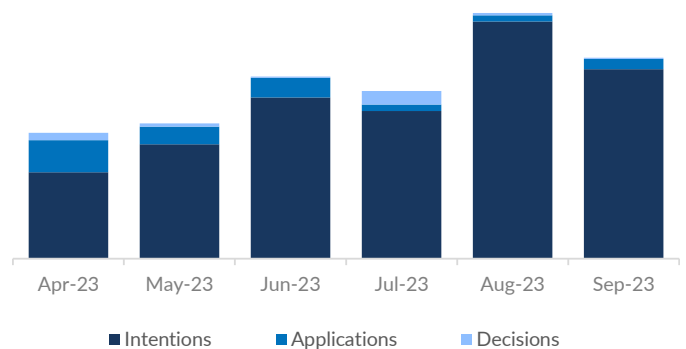

Proportion of Intentions/Applications/Decisions