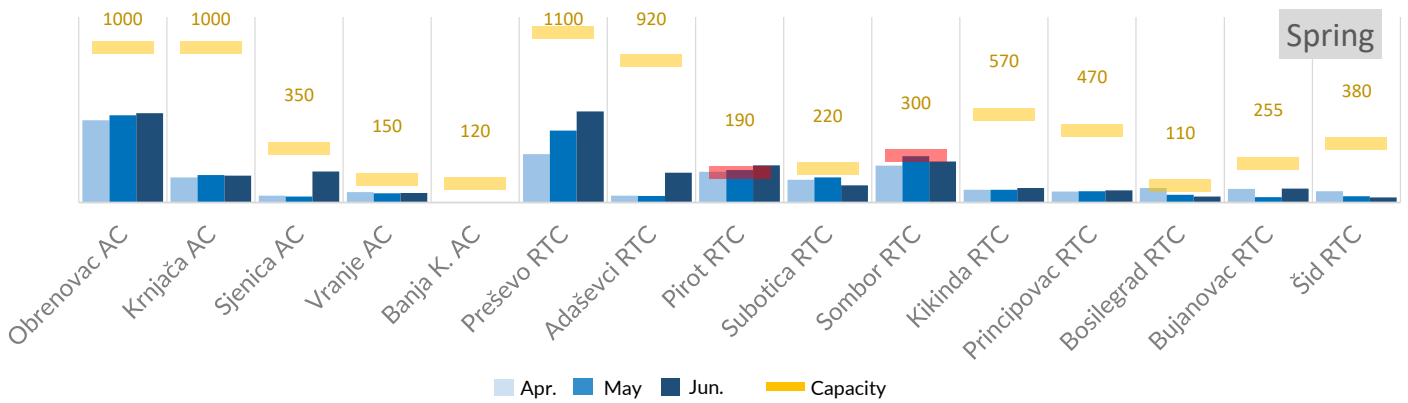

*** Asylum statistics are provided by the Ministry of Interior

Positive decisions 2008 - Sep. 2023 TOTAL 246

Positive decisions last 5 years (2019 - 2023)

2019 - by nationality - TOTAL 35

2020 - by nationality - TOTAL 29

2021 - by nationality - TOTAL 14

2022 - by nationality - TOTAL 30

Jan. - Sep. 2023 - by nationality - TOTAL 8

Positive decisions - by year - TOTAL 246

Occupancy of Asylum and Reception/Transit Centers**

* Claimed nationality as the persons on the move are undocumented

Profiled cases

Total profiled cases – September*: **6,019**
 Total profiled cases – Jan. - Sep.: **32,546**