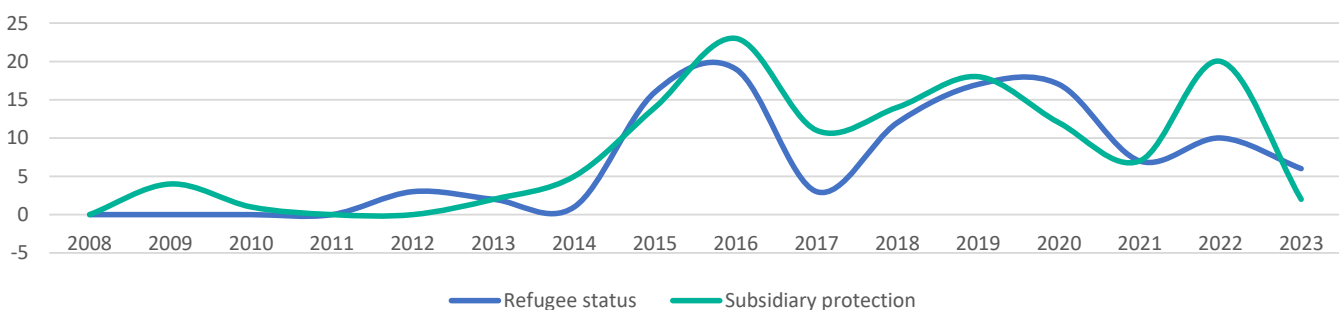

*** Asylum statistics are provided by the Ministry of Interior

Positive decisions 2008 - Sep. 2023 TOTAL 246

Positive decisions last 5 years (2019 - 2023)

2019 - by nationality - TOTAL 35

2020 - by nationality - TOTAL 29

2021 - by nationality - TOTAL 14

2022 - by nationality - TOTAL 30

Jan. - Sep. 2023 - by nationality - TOTAL 8

Positive decisions - by year - TOTAL 246

Occupancy of Asylum and Reception/Transit Centers**

* Claimed nationality as the persons on the move are undocumented

Profiled cases

Total profiled cases – September*: **6,019**
 Total profiled cases – Jan. - Sep.: **32,546**