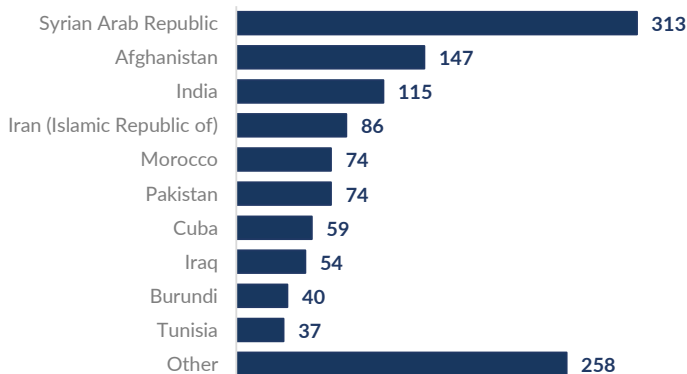

Asylum intentions - 2023 by nationality TOP 10